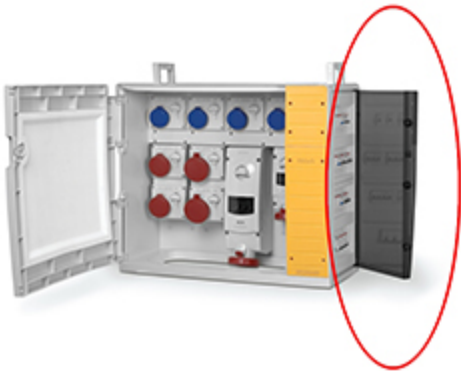

Product Technical Sheet

12 Aug 2021 09:41

658.0016

DOOR KIT

TINTED DOOR

Product Approvals

TECHDATA

Type of product	DOOR KIT
Commercial series	MBX5
Synthetical description	DOOR KIT
Material	THERMOPLASTIC
Notes	TINTED DOOR