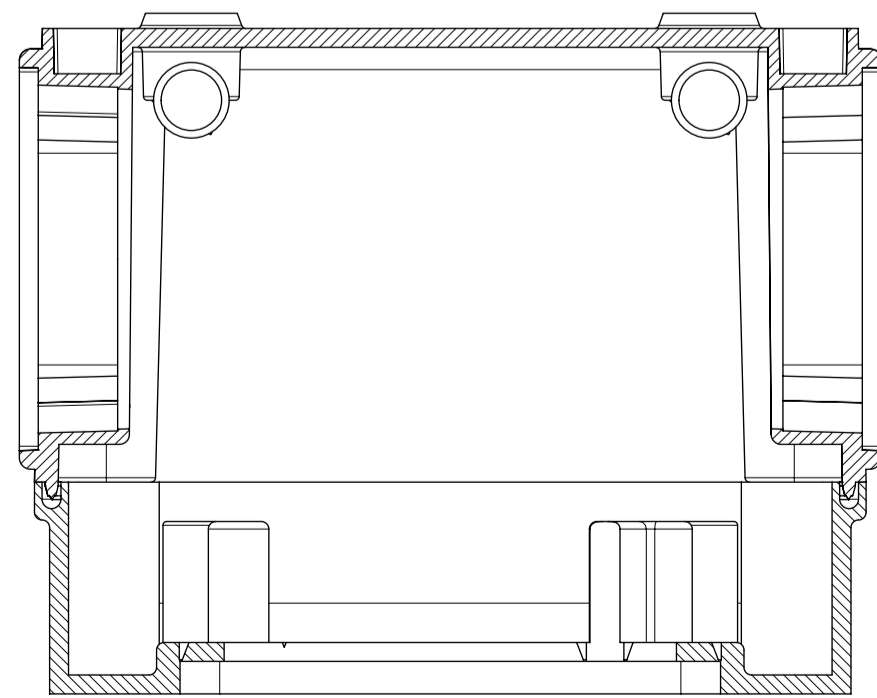

Sezione B-B

Sezione A-A

At the end of the law, we reserve the ownership of this design may not be copied and transfer it to third parties or competitors SCAME S.p.A. PARRE - (Bergamo)	Format	A1	Scale	1:1	Mould N°	1000XXXX	Drawn	SCAME
	Tolerances for linear and angular dimensions without indication of specific tolerances: JS13 / UNI EN20286							Date
DESCRIPTION							CODE	Sheet 1 / 1
QUADRO VUOTO BLOCK1 3 PRESE (2+1)							4002280	