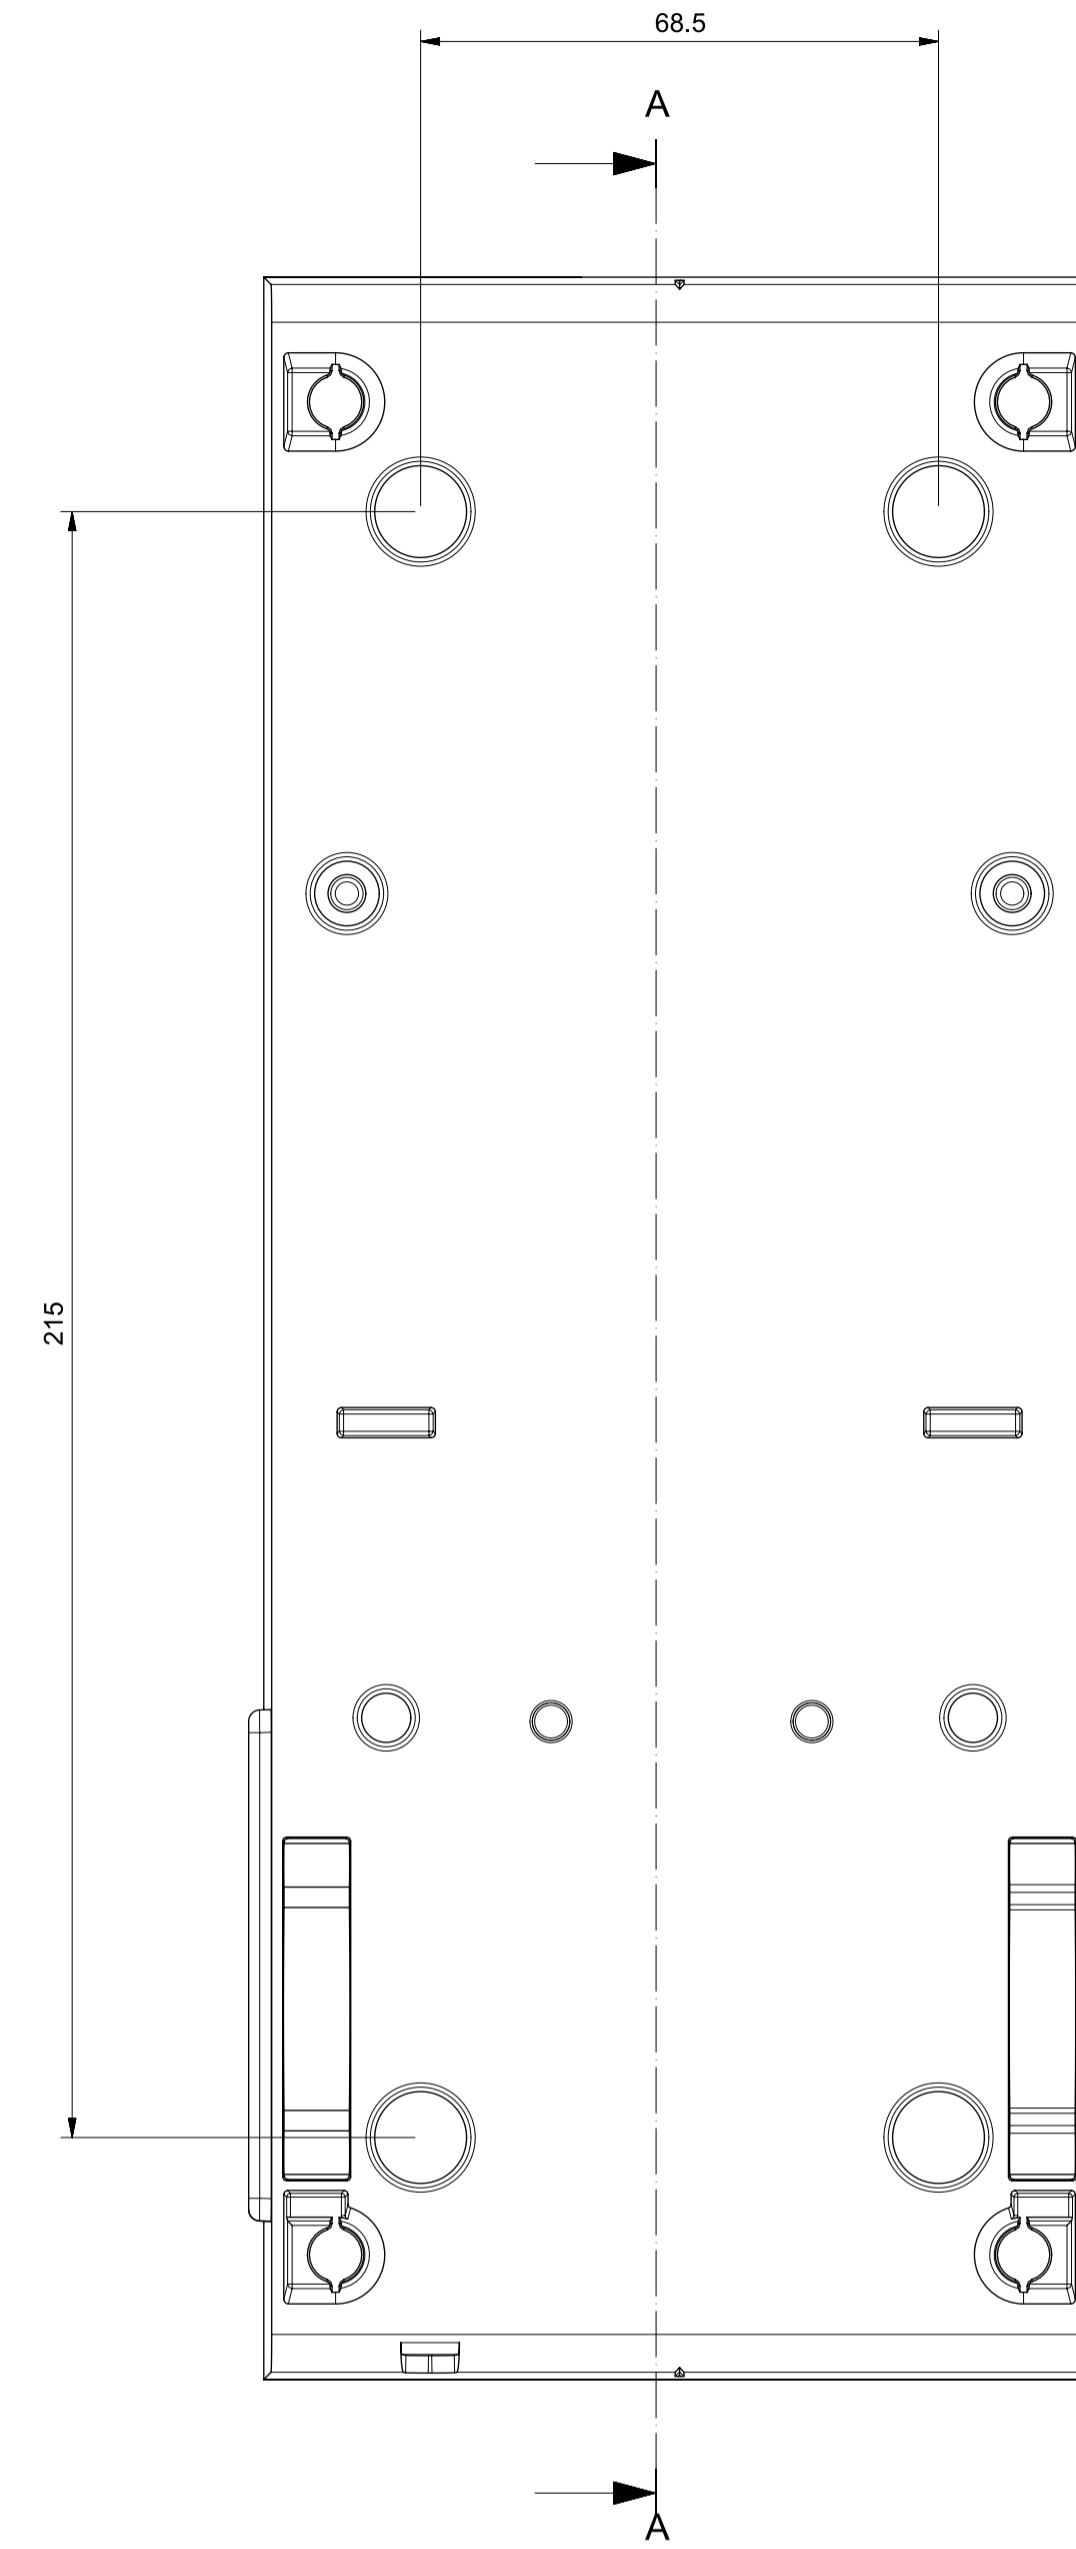

Sezione B-B

Sezione A-A

At the end of the law, we reserve the ownership of this design may not be copied and transfer it to third parties or competitors SCAME S.p.A. PARRE - (Bergamo)	Format	A1	Scale	1:1	Mould N°	1000XXXX	Drawn	SCAME
	Tolerances for linear and angular dimensions without indication of specific tolerances: JS13 / UNI EN20286							Date
DESCRIPTION							CODE	Sheet 1 / 1
QUADRO VUOTO BLOCK1 3 PRESE (2+1)							4002280	