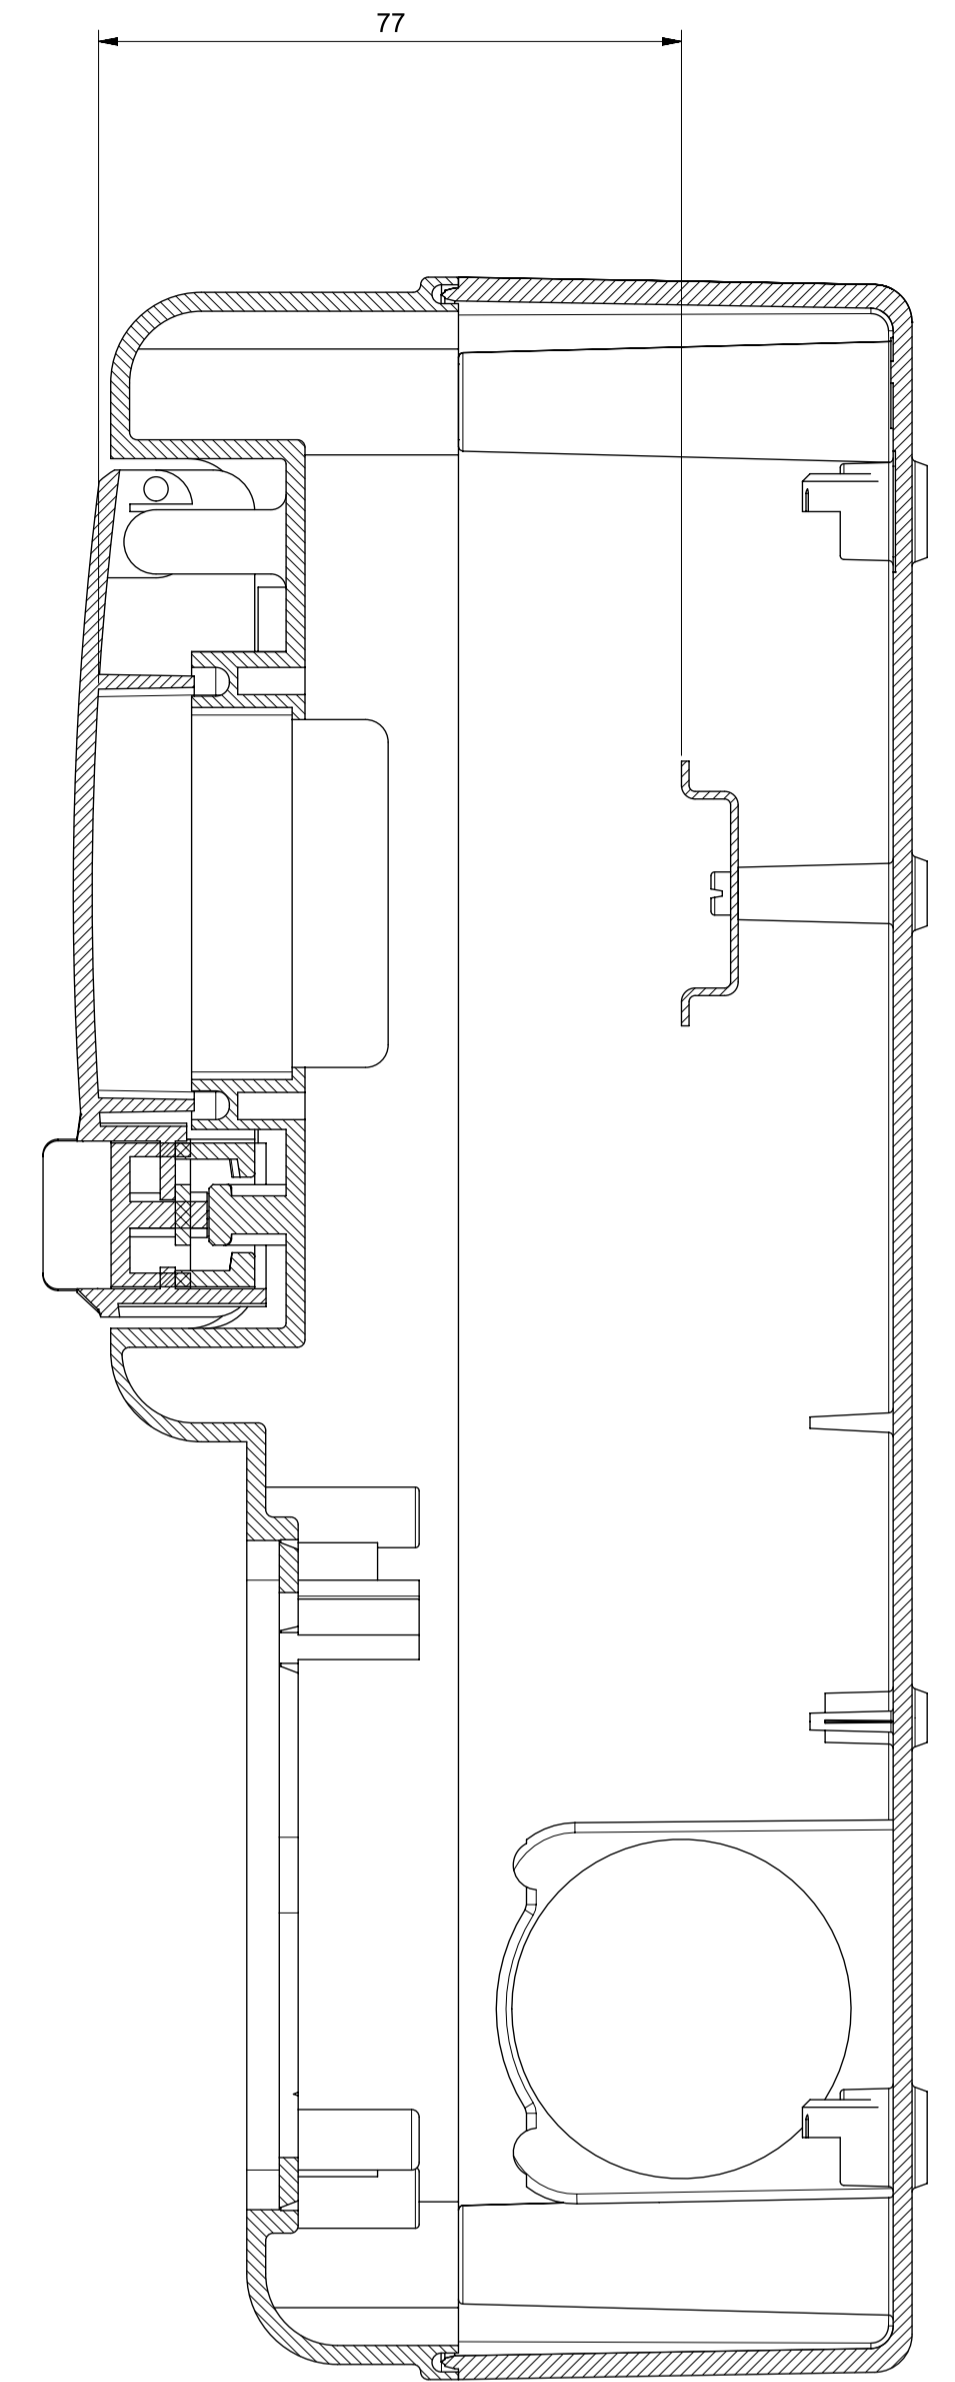

Sezione B-B

Sezione A-A

At the end of the law, we reserve the ownership of this design may not be copied and transfer it to third parties or competitors SCAME S.p.A. PARRE - (Bergamo)	Format	A1	Scale	1:1	Mould N°	1000XXXX	Drawn	SCAME
	Tolerances for linear and angular dimensions without indication of specific tolerances: JS13 / UNI EN20286							Date
DESCRIPTION							CODE	Sheet 1 / 1
QUADRO VUOTO BLOCK1 3 PRESE (2+1)							4002280	