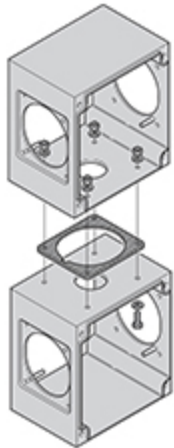

Product Technical Sheet

12 Aug 2021 09:46

692.4342

ADAPTOR COUPLING KIT

ADAPTOR COUPLING KIT

Product Approvals

TECHDATA

Commercial series	ENCLOSURES ACCESSORIES
Type of product	ADAPTOR COUPLING KIT
Synthetical description	ADAPTOR COUPLING KIT
Material	METAL