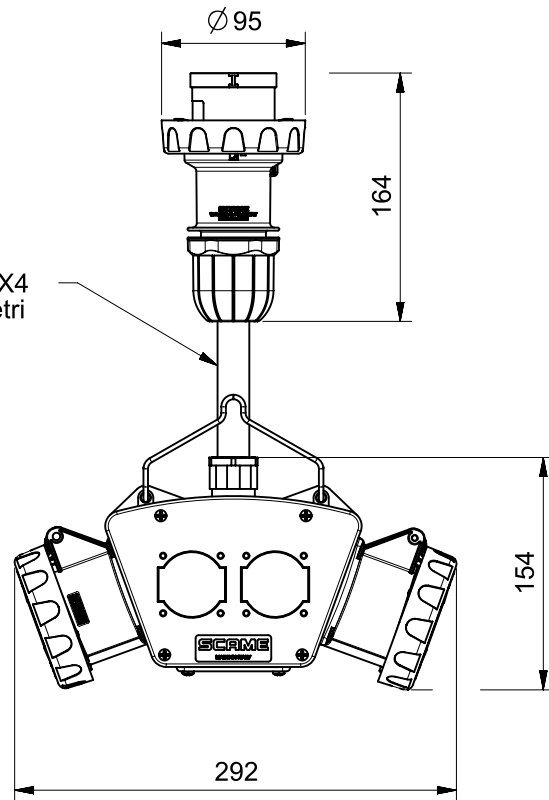

CAVO GOMMA 4X4
Lunghezza: 2 Metri

<p>Under the terms of the law we reserve the ownership of this design may not be copied and transfer it to third parties or competitors</p> <p>SCAME S.p.A. PARRE - (Bergamo)</p>	Format	A4O	Scale	1:5	Mould N°	Drawn	SCAME	
	Tolerances for linear and angular dimensions without indication of specific tolerances: JS13 / UNI 286-1:2010						Date	
	DESCRIPTION					Approved		
ADATTATORE 2 USC. C/CAVO 3P+T 380V IP66						CODE	Sheet 1 / 1	
							4014289	