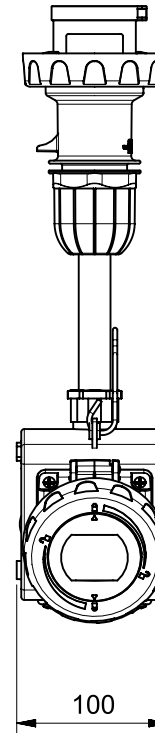

CAVO GOMMA 4X4
Lunghezza: 2 Metri

<p>Under the terms of the law we reserve the ownership of this design may not be copied and transfer it to third parties or competitors</p> <p>SCAME S.p.A. PARRE - (Bergamo)</p>	Format	A4O	Scale	1:5	Mould N°	Drawn	SCAME	
	Tolerances for linear and angular dimensions without indication of specific tolerances: JS13 / UNI 286-1:2010						Date	
	DESCRIPTION					Approved		
ADATTATORE 2 USC. C/CAVO 3P+T 380V IP66						CODE	Sheet 1 / 1	
							4014289	