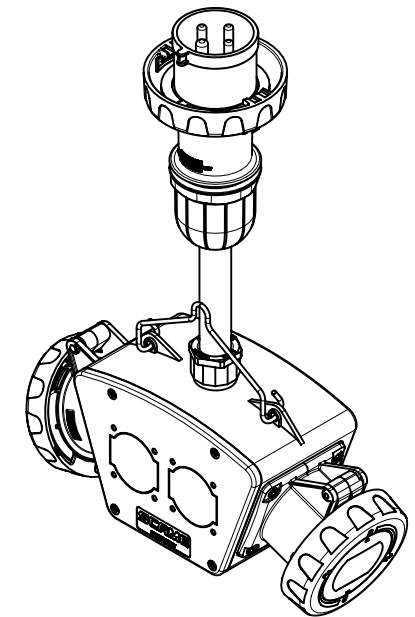

CAVO GOMMA 4X4
Lunghezza: 2 Metri

<p>Under the terms of the law we reserve the ownership of this design may not be copied and transfer it to third parties or competitors</p> <p>SCAME S.p.A. PARRE - (Bergamo)</p>	Format	A4O	Scale	1:5	Mould N°	Drawn	SCAME	
	Tolerances for linear and angular dimensions without indication of specific tolerances: JS13 / UNI 286-1:2010						Date	
	DESCRIPTION					Approved		
ADATTATORE 2 USC. C/CAVO 3P+T 380V IP66						CODE	Sheet 1 / 1	
							4014289	