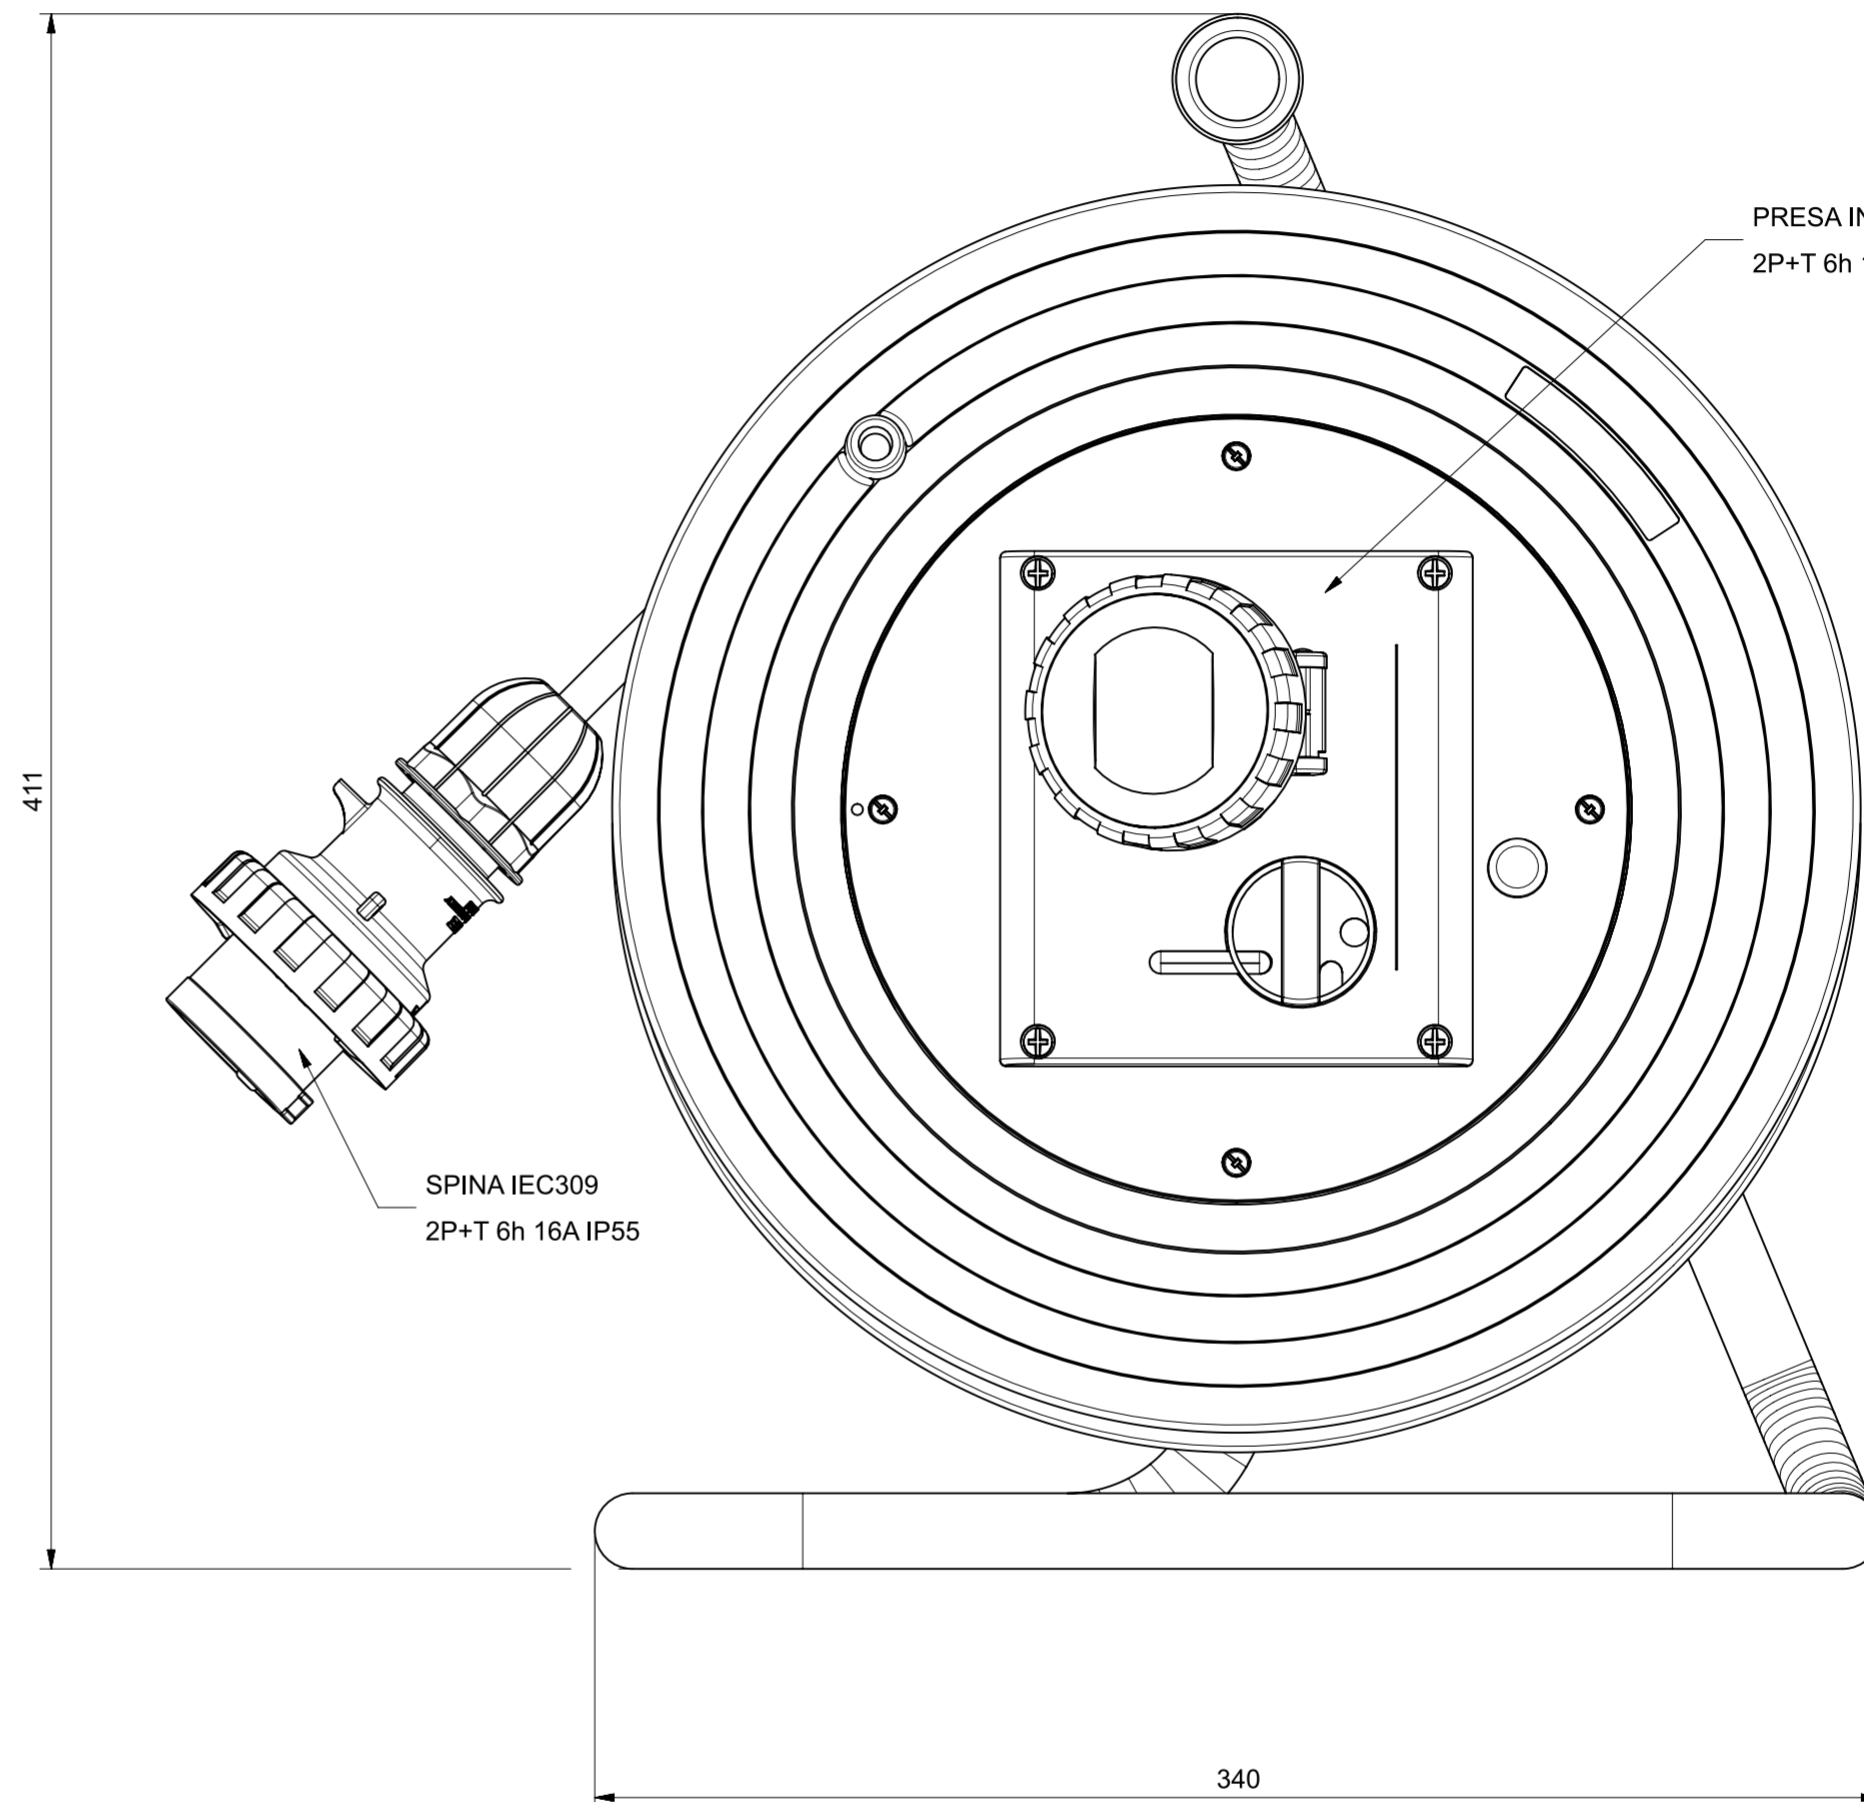

CAVO: VEDI TABELLA

PRESA INTERBLOCCATA IEC309
2P+T 6h 16A IP55

SPINA IEC309
2P+T 6h 16A IP55

CODICE AVVOLGICAVO	TIPO DI CAVO	SEZIONE (mm2)	LUNGHEZZA (m)
746.3512-350	H07RN-F	3x2,5	30

<p>At the end of the law, we reserve the ownership of this design may not be copied and transfer it to third parties or competitors</p> <p>SCAME S.p.A. PARRE - (Bergamo)</p>	Format	A2	Scale	1:2	Mould N°	1000XXXX	Drawn	SCAME	
	Tolerances for linear and angular dimensions without indication of specific tolerances: JS13 / UNI 286-1:2010							Date	gg-mm-aaaa
	DESCRIPTION							Approved	
<p>AVVOLGICAVO ROLLER 330</p>							CODE	Sheet 1 / 1	
								4007888	