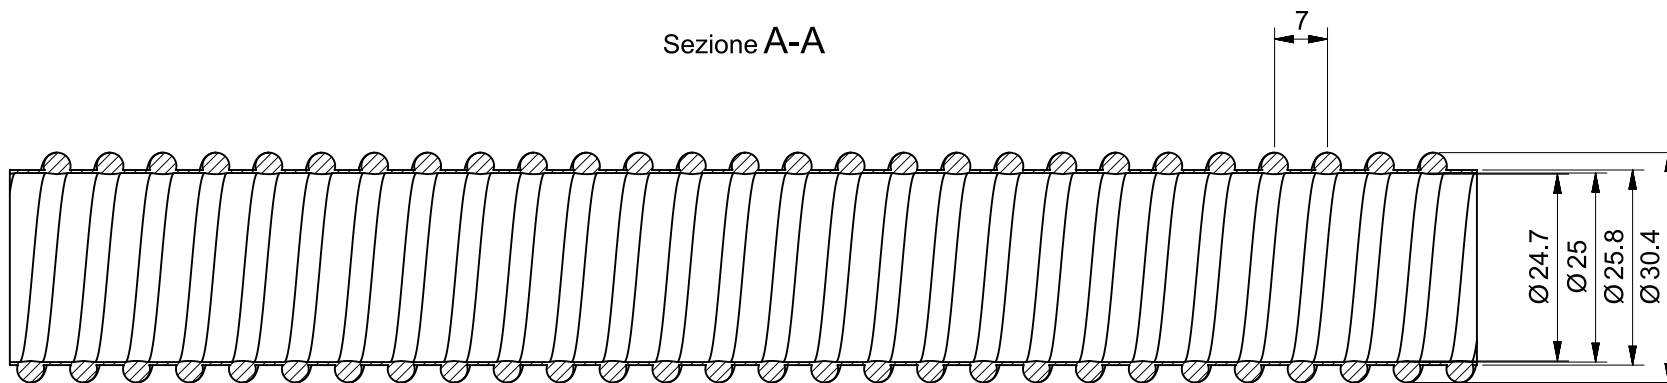

Sezione A-A

TIPO	LUNGHEZZA
A	194 X 864.2032
B	215 X 864.9032

Under the terms of the law we reserve the ownership of this design may not be copied and transfer it to third parties or competitors	Format	A4O	Scale	1:1	Mould N°	Drawn	Bettinaglio	
	Tolerances for linear and angular dimensions without indication of specific tolerances: JS13 / UNI 286-1:2010						Date	05-09-2019
<b>SCAME</b> S.p.A. PARRE - (Bergamo)	DESCRIPTION						Approved	
	<b>GUAINA SPIRALATA D.25 GRIGIA</b>						CODE	Sheet 1 / 1
							<b>4011432</b>	