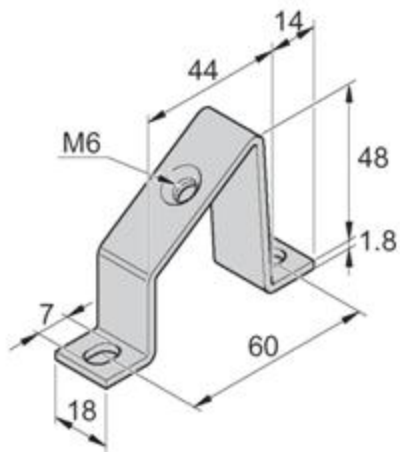

Product Technical Sheet

12 Aug 2021 11:14

865.200

SUPPORT BRACKET

60x48x1,8mm

Product Approvals

TECHDATA

Commercial series	RAILDIN Series
Type of product	SUPPORT BRACKET
Synthetical description	SUPPORT BRACKET
Material	ZINC-COATED STEEL
Dimensions	60x48x1,8mm