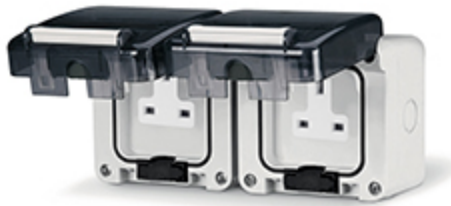

137.6002

DOUBLE UNSWITCHED SOCKET

DOUBLE UNSWITCHED SOCKET 13A M95x2
(195x95mm)

Product Approvals

TECHDATA		STANDARDS AND LAWS	
Colour	GREY	DIRECTIVE RoHS 2011/65/EU	[European Law] Restriction of the use of certain hazardous substances in electrical and electronic equipment
Commercial series	PROTECTA Series		
Type of product	DOUBLE UNSWITCHED SOCKET		
Synthetical description	DOUBLE UNSWITCHED SOCKET		
Type	BRITISH BS1363		
Mounting version	SURFACE MOUNTING		
Protection degree	Splash proof		
Protection degree IP	IP66		
Material	THERMOPLASTIC		
Rated current	13A		
Rated voltage	250V		
Dimensions	M95x2(195x95mm)		