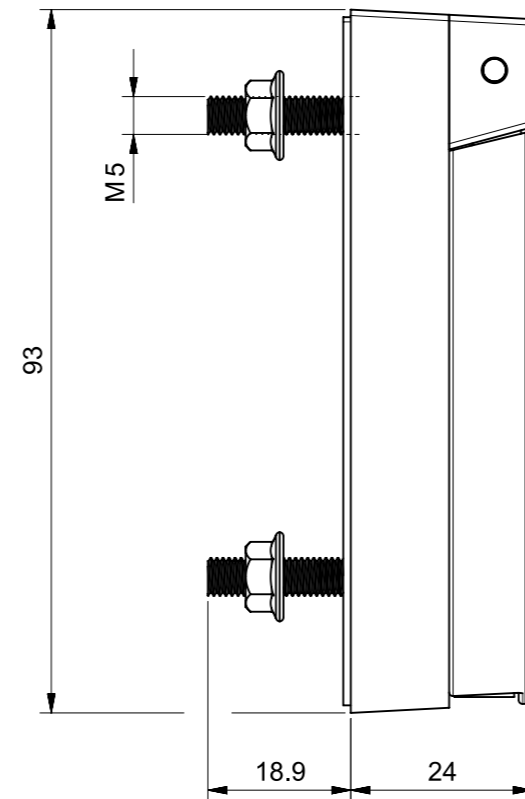

FILO LED / LED WIRE	VOLTAGGIO / VOLTAGE
NERO / BLACK	+12 Vdc
ROSSO / RED	GND
VERDE / GREEN	GND
BLU / BLUE	GND

Under the terms of the law we reserve the ownership of this design may not be copied and transfer it to third parties or competitors SCAME S.p.A. PARRE - (Bergamo)	Format	A3	Scale	1:1	Mould N°	Drawn	SCAME	
	Tolerances for linear and angular dimensions without indication of specific tolerances: JS13 / UNI 286-1:2010						Date	
	DESCRIPTION						Approved	
COPERCHIO ROUND LIGHT PRESA T2						CODICE Sheet 1 / 1 4012692		