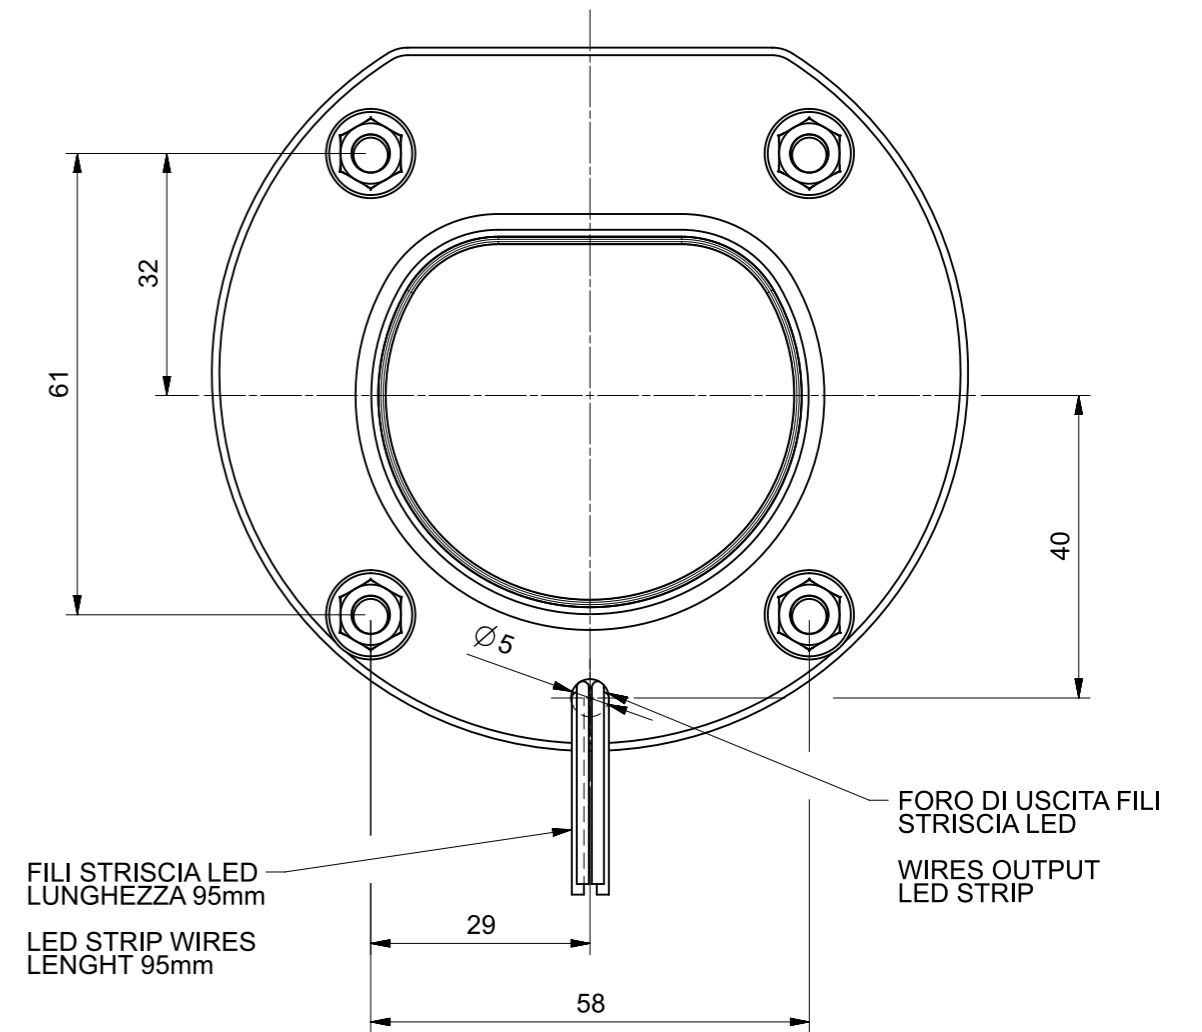

FILO LED / LED WIRE	VOLTAGGIO / VOLTAGE
NERO / BLACK	+12 Vdc
ROSSO / RED	GND
VERDE / GREEN	GND
BLU / BLUE	GND

Under the terms of the law we reserve the ownership of this design may not be copied and transfer it to third parties or competitors SCAME S.p.A. PARRE - (Bergamo)	Format	A3	Scale	1:1	Mould N°	Drawn	SCAME	
	Tolerances for linear and angular dimensions without indication of specific tolerances: JS13 / UNI 286-1:2010						Date	
	DESCRIPTION						Approved	
COPERCHIO ROUND LIGHT PRESA T2						CODICE Sheet 1 / 1 4012692		