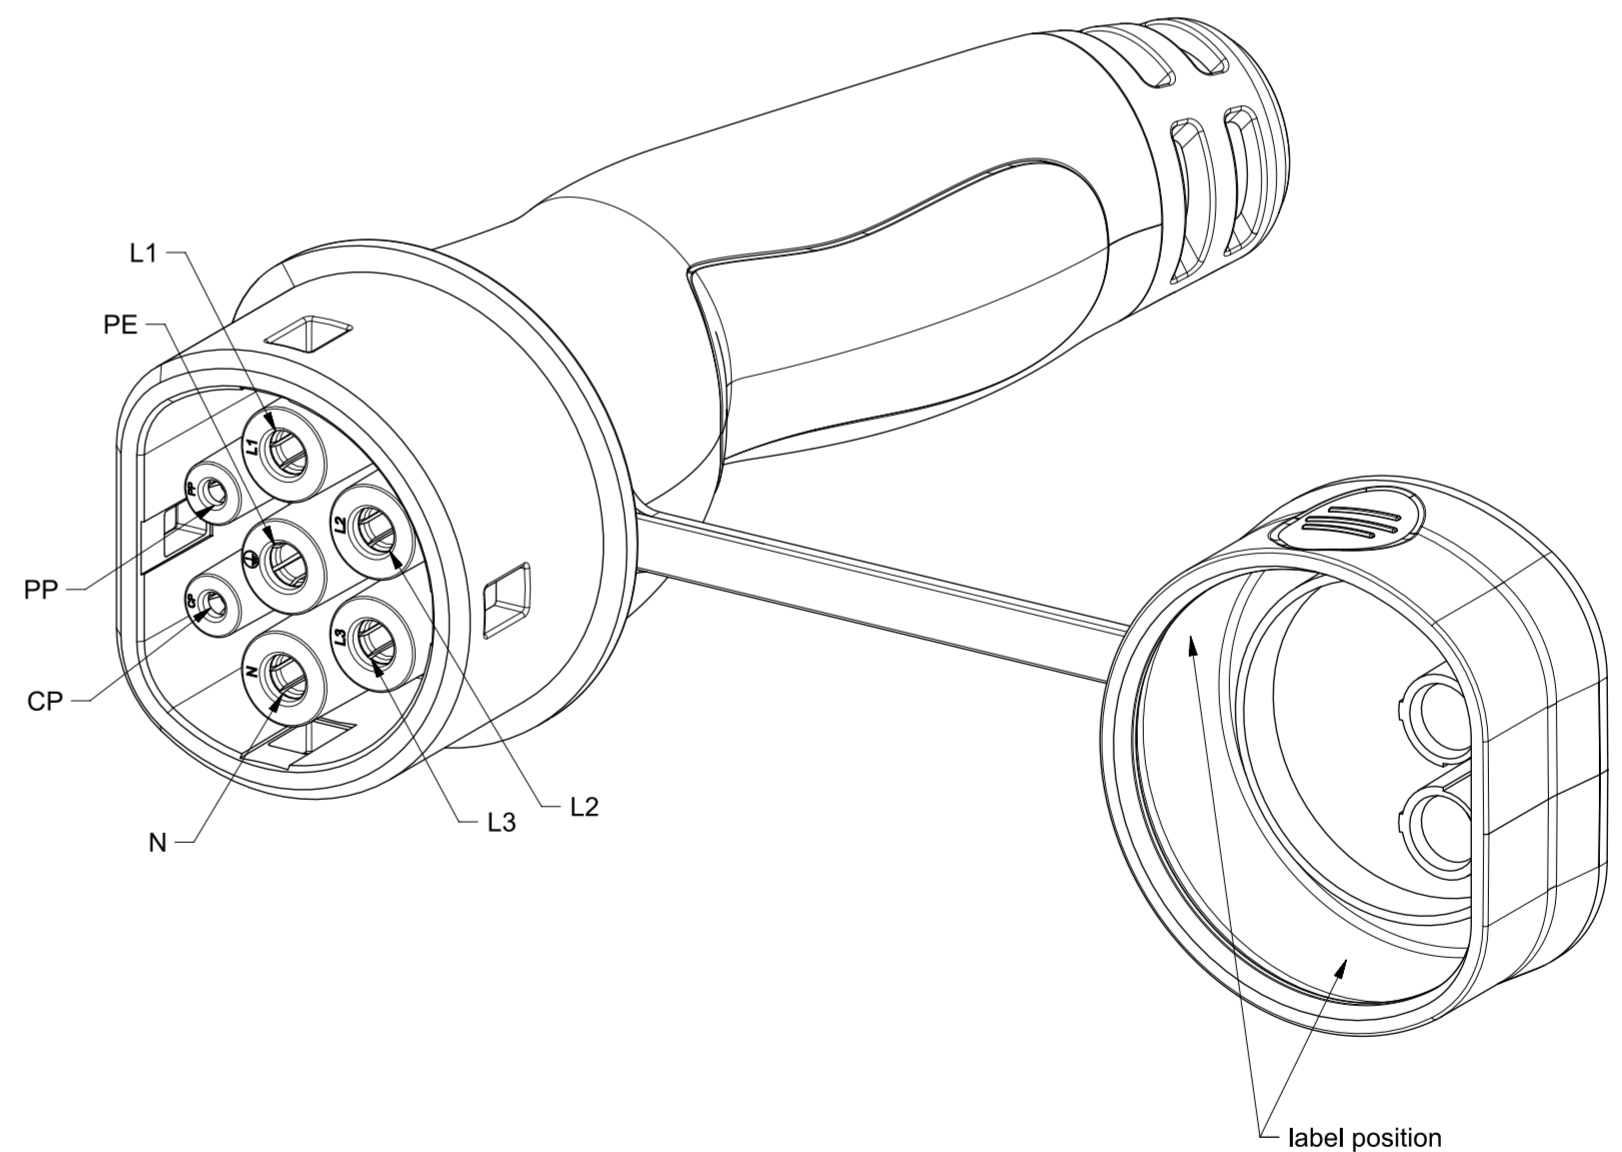

ITEM	DESCRIPTION	CHARACTERISTICS	COLOR
1	CONNECTOR	TYPE 2 - 32A AC THREE-PHASE	
2	PLUG	TYPE 3C 32A AC THREE-PHASE	
3	CABLE	5G6+1x0,5 EN50620-2017	BLACK

PART NUMBER	A (m)
201.CSC424-5	5 (0 ; 0,1)
201.CSC424-8	7,5 (0 ; 0,1)

SCAME
Via Costa Eritra 15 - 24020 Parre BG ITALY
XXXXXXXXXXXXXXXXXXXX
XXXXXXXXXX
201.XXXXXXXXXX

General data

201.XXXXXXXXXX
????????
Year: xxxx

Batch data

Under the terms of the law we reserve the ownership of this design may not be copied and transfer it to third parties or competitors	Format	A2	Scale	1:1	Mould N°	Drawn	SCAME
	Tolerances for linear and angular dimensions without indication of specific tolerances: JS13 / UNI 286-1:2010					Date	
						Approved	
SCAME S.p.A. PARRE - (Bergamo)	DESCRIPTION CORD SET - SPINA 3C 32A TRIFASE + CONNECTOR T2 - CAVO 5G6					CODE	Sheet 1 / 1 4010456