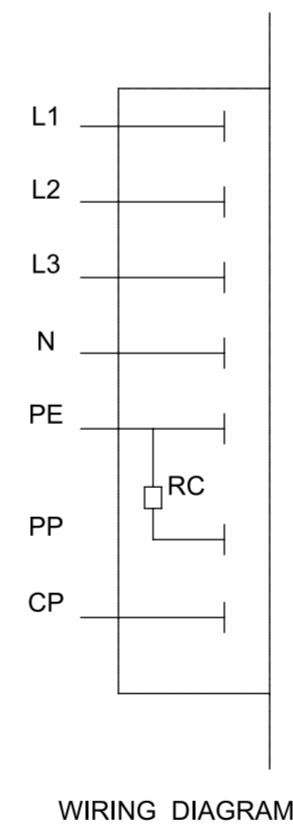

ITEM	DESCRIPTION	CHARACTERISTICS	COLOR
1	CONNECTOR	TYPE 2 - 32A AC THREE-PHASE	
2	PLUG	TYPE 3C 32A AC THREE-PHASE	
3	CABLE	5G6+1x0,5 EN50620-2017	BLACK

PART NUMBER	A (m)
201.CSC424-5	5 (0 ; 0,1)
201.CSC424-8	7,5 (0 ; 0,1)

SCAME
Via Costa Eritra 15 - 24020 Parre BG ITALY
XXXXXXXXXXXXXXXXXXXX
XXXXXXXXXX
201.XXXXXXXXXX

General data

201.XXXXXXXXXX
????????
Year: xxxx

Batch data

Under the terms of the law we reserve the ownership of this design may not be copied and transfer it to third parties or competitors	Format	A2	Scale	1:1	Mould N°	Drawn	SCAME
	Tolerances for linear and angular dimensions without indication of specific tolerances: JS13 / UNI 286-1:2010					Date	
						Approved	
SCAME S.p.A. PARRE - (Bergamo)	DESCRIPTION CORD SET - SPINA 3C 32A TRIFASE + CONNECTOR T2 - CAVO 5G6					CODE	Sheet 1 / 1 4010456