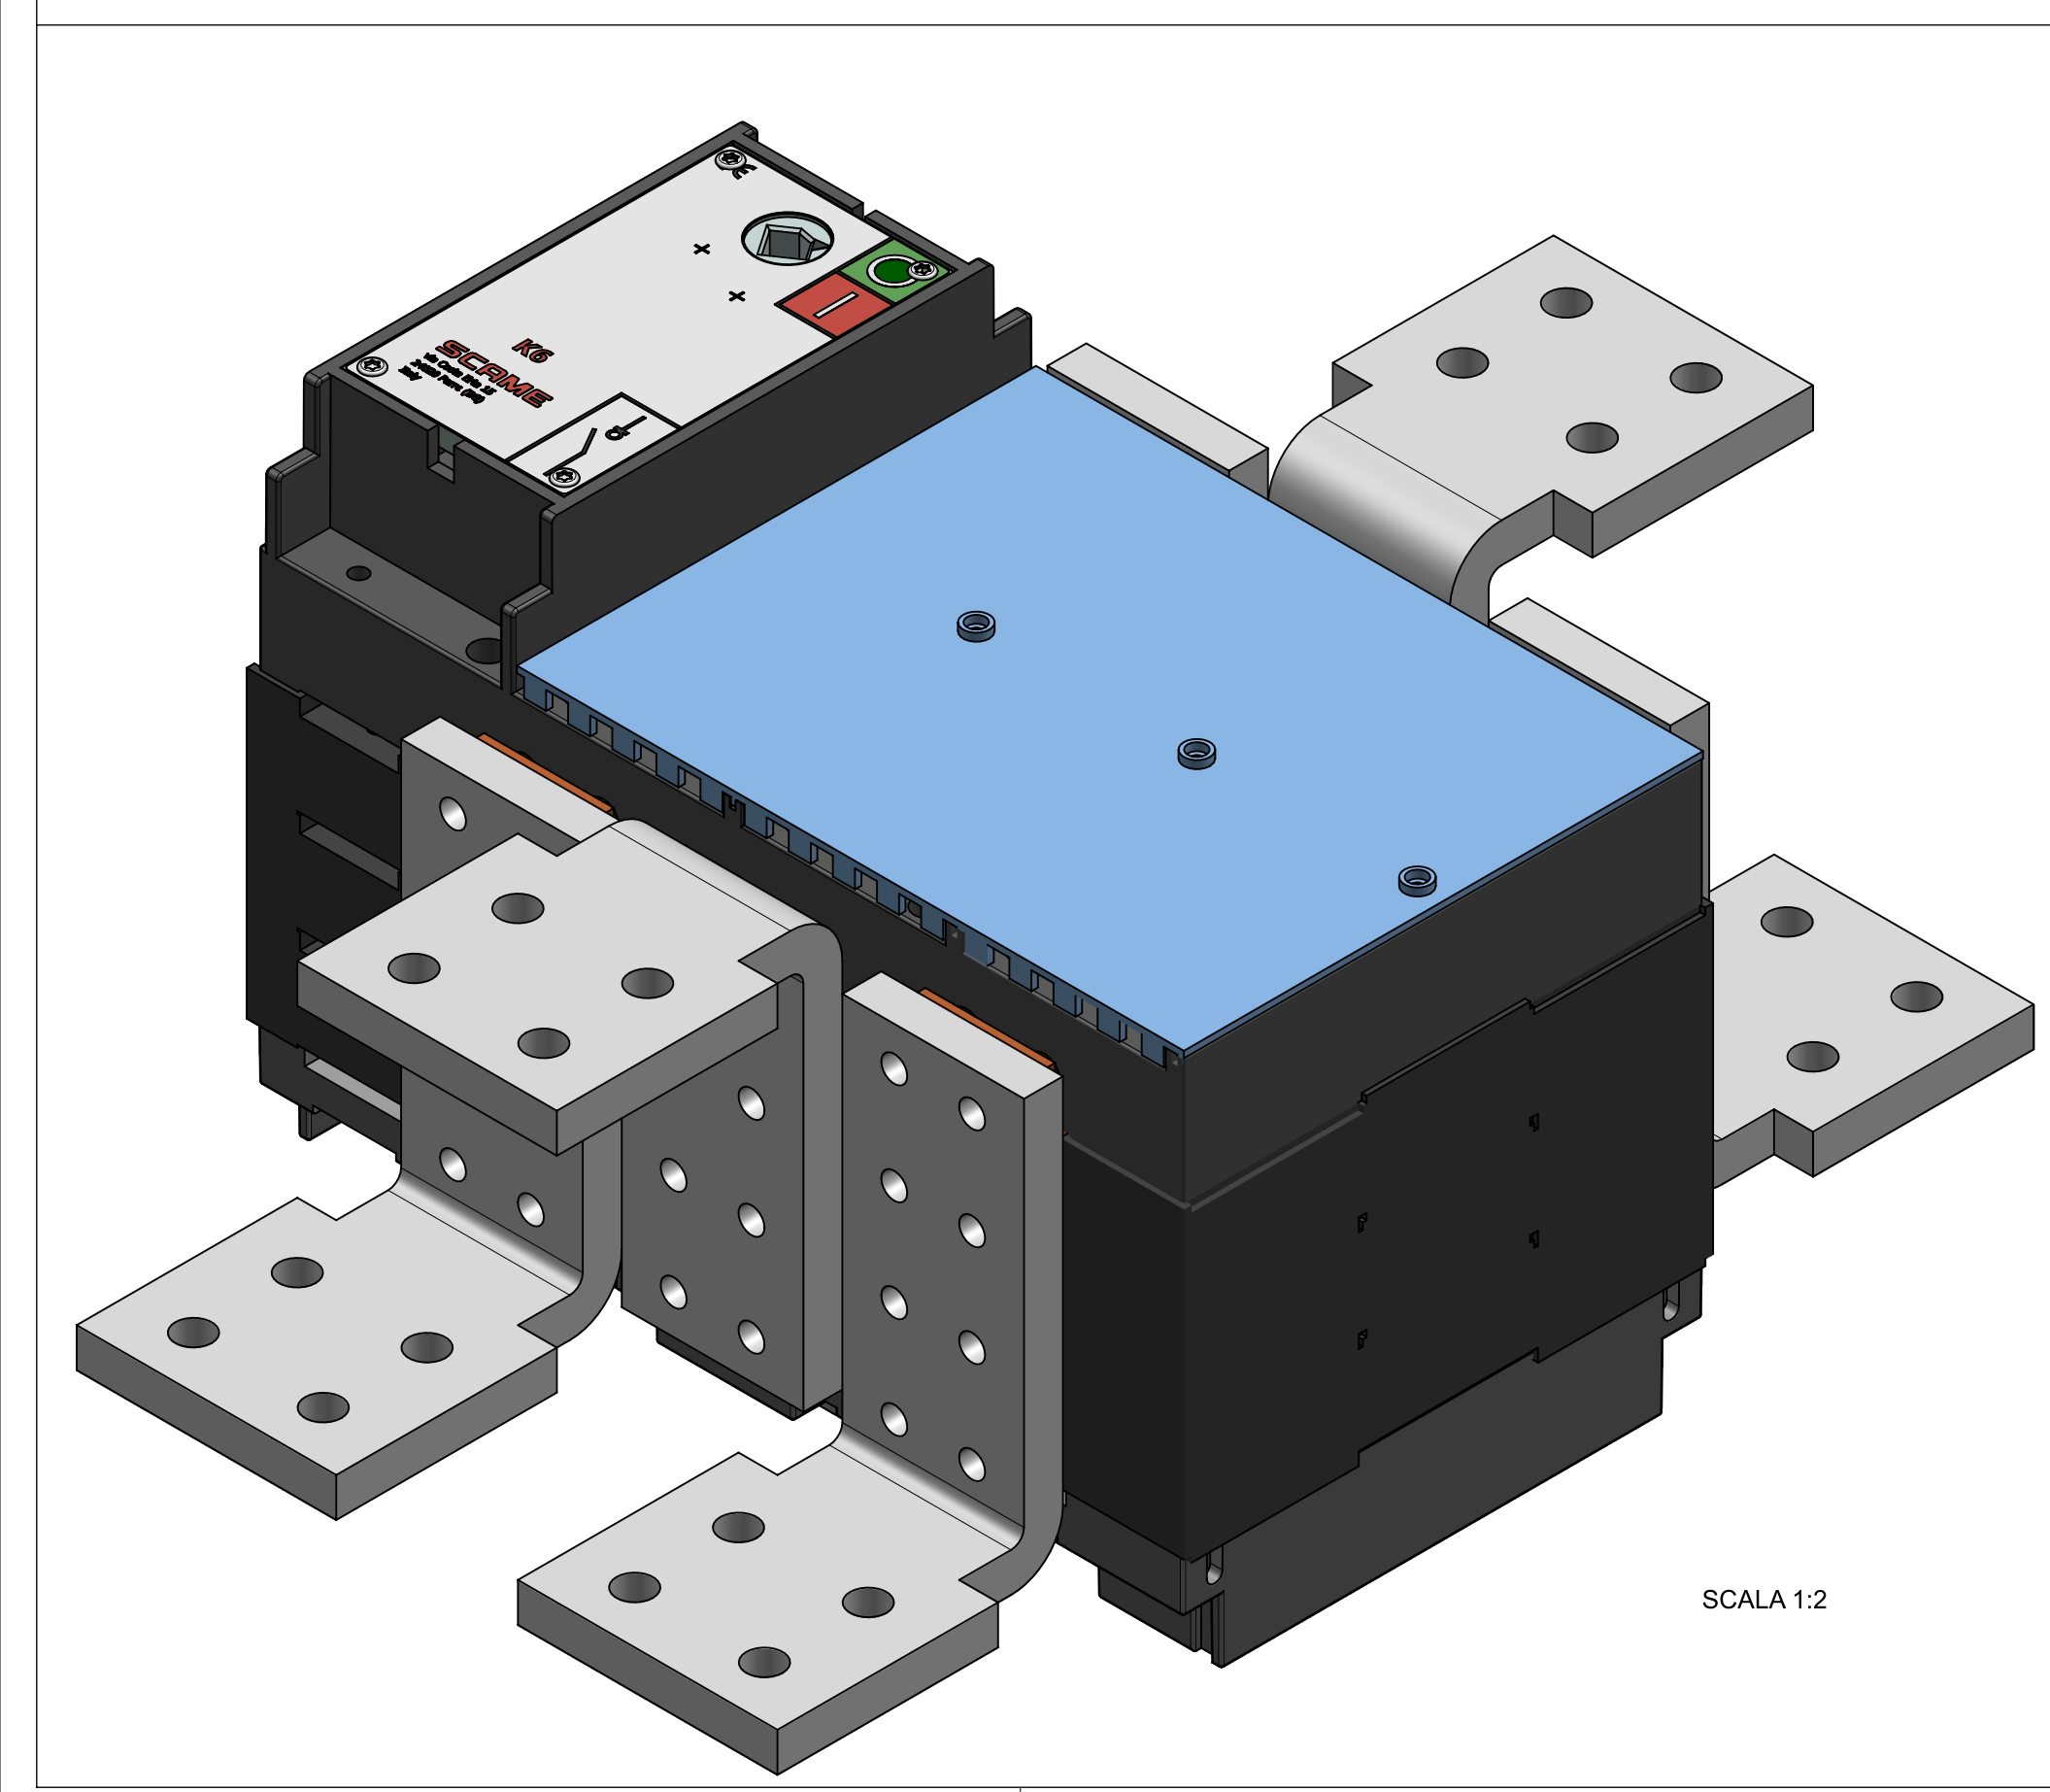

K6
SCAME
 Via Costa Erta 15
 24020 Parre (BG)
 Italy

SCALA 1:2