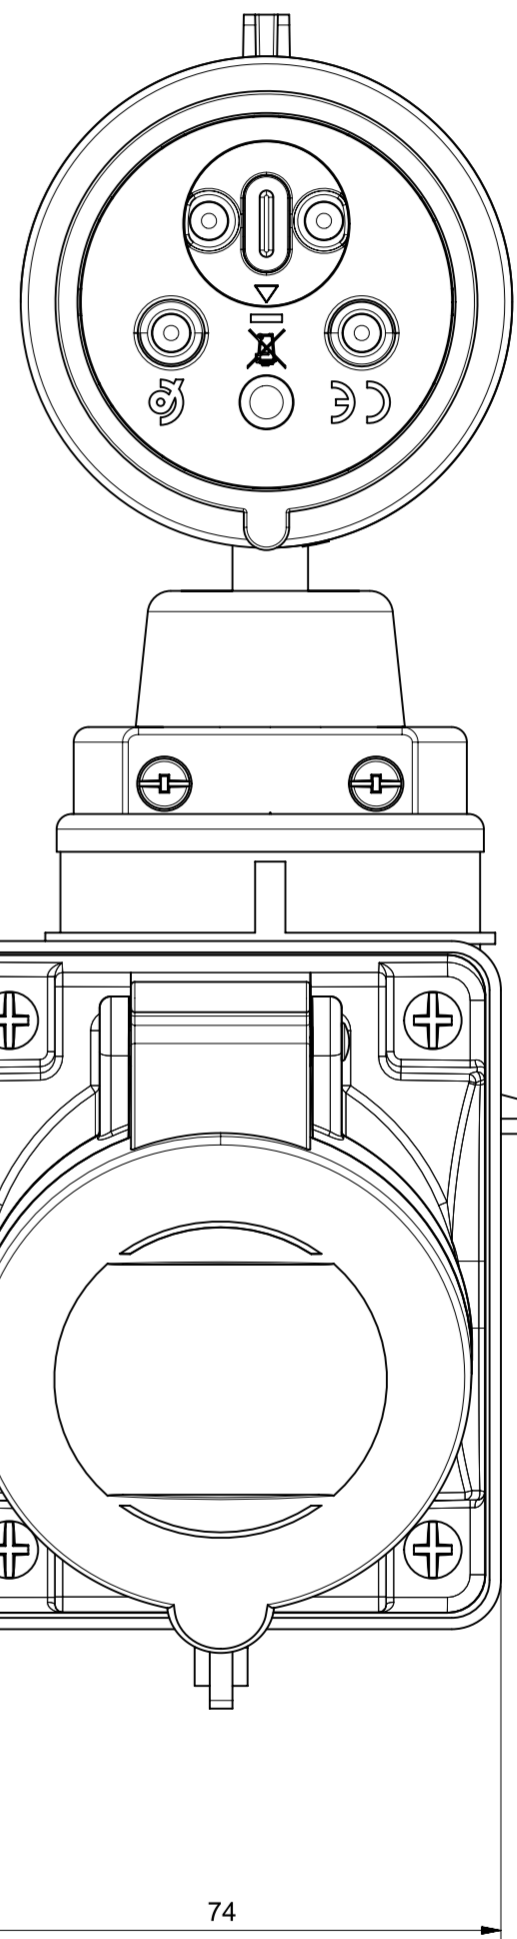

3P+N+T 16 A IP44 reverse

2 m - 5x2,5 H07RN-F

3P+N+T 16 A IP44

3P+N+T 16 A IP44

148

204

74

L'IMMAGINE E' RELATIVA ALLA VERSIONE 6h
THE IMAGE REFERS TO 6h CLOCK POSITION

At the end of the law, we reserve the ownership of this design may not be copied and transfer it to third parties or competitors SCAME S.p.A. PARRE - (Bergamo)	Format	A2	Scale	1:1	Mould N°	1000XXXX	Drawn	SCAME
	Tolerances for linear and angular dimensions without indication of specific tolerances: JS13 / UNI 286-1:2010							Date
DESCRIPTION ADATTATORE MULTIPLO A DUE USCITE							CODICE	Sheet 1 / 1
								4007682