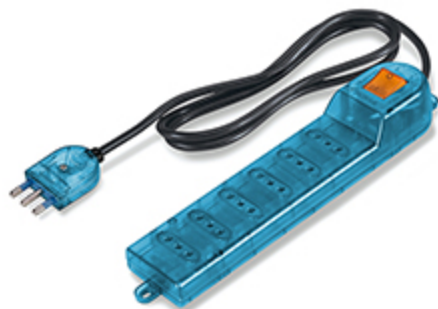

160.237/C-T MULTI SOCKET

2P+E-10A-(S11) TRANS. TURQUOISE 6x2P+E-10A-(P11)

Product Approvals

TECHDATA		STANDARDS AND LAWS	
Commercial series	BLUELINE Series - Lighting pr.	CEI 23-124 (2012-08)	[Italian Standard] Spine e prese per usi domestici e similari - Parte 2-7: Prescrizioni particolari per cordoni prolungatori
Type of product	MULTI SOCKET	CEI 23-124 V1 (2015-01)	[Italian Standard] Spine e prese per usi domestici e similari - Parte 2-7: Prescrizioni particolari per cordoni prolungatori
Synthetical description	MULTI SOCKET		
Rated current	10A	DIRECTIVE LOW VOLTAGE 2014/35 /UE	[European Directives] Low Voltage Directive
Poles	2P+E	DIRECTIVE EMC 2014/30/UE	[European Directives] Electromagnetic Compatibility Directive
Rated voltage	250V	DIRECTIVE RoHS 2011/65/EU	[European Law] Restriction of the use of certain hazardous substances in electrical and electronic equipment
Type of plugs	2P+E-10A-(S11)		
Abbreviation of individuation	P11		
No. of available outlets	6 NR		
Type of sockets	6x2P+E-10A-(P11)		
Cable length	1,5m		
Cable	H05VV-F		
Cable section	1mm ²		
Max power	MAX 2.300W		
Material	ENGINEERING PLASTIC		
Colour	TRANS. TURQUOISE		
Options	With cable and plug		
Options	With luminous switch		

Options

With LIGHTING PROTECT.
device