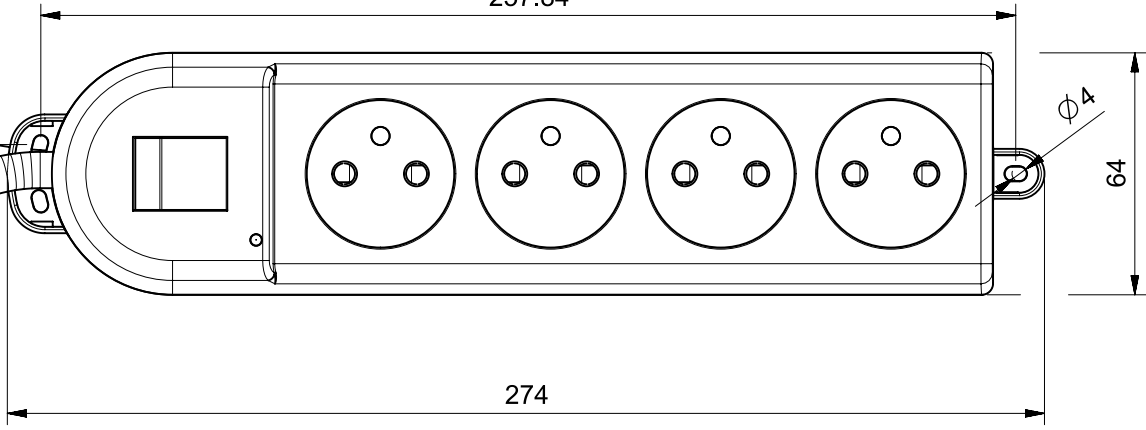

48

CAVO H05VV-F 3G 1mm<sup>2</sup>  
LUNGHEZZA: 1,5 METRI

SPINA UNEL

257.84

15.48

Ø 4

64

274

<p>Under the terms of the law we reserve the ownership of this design may not be copied and transfer it to third parties or competitors</p> <p><b>SCAME</b> S.p.A. PARRE - (Bergamo)</p>	Format	A4O	Scale	1:2	Mould N°	Drawn	SCAME	
	Tolerances for linear and angular dimensions without indication of specific tolerances: JS13 / UNI 286-1:2010					 	Date	
	DESCRIPTION					CODE		Sheet 1 / 1
MULTIPRESA 4 X PRESE FRANCESI serie BLUELINE					4005884			