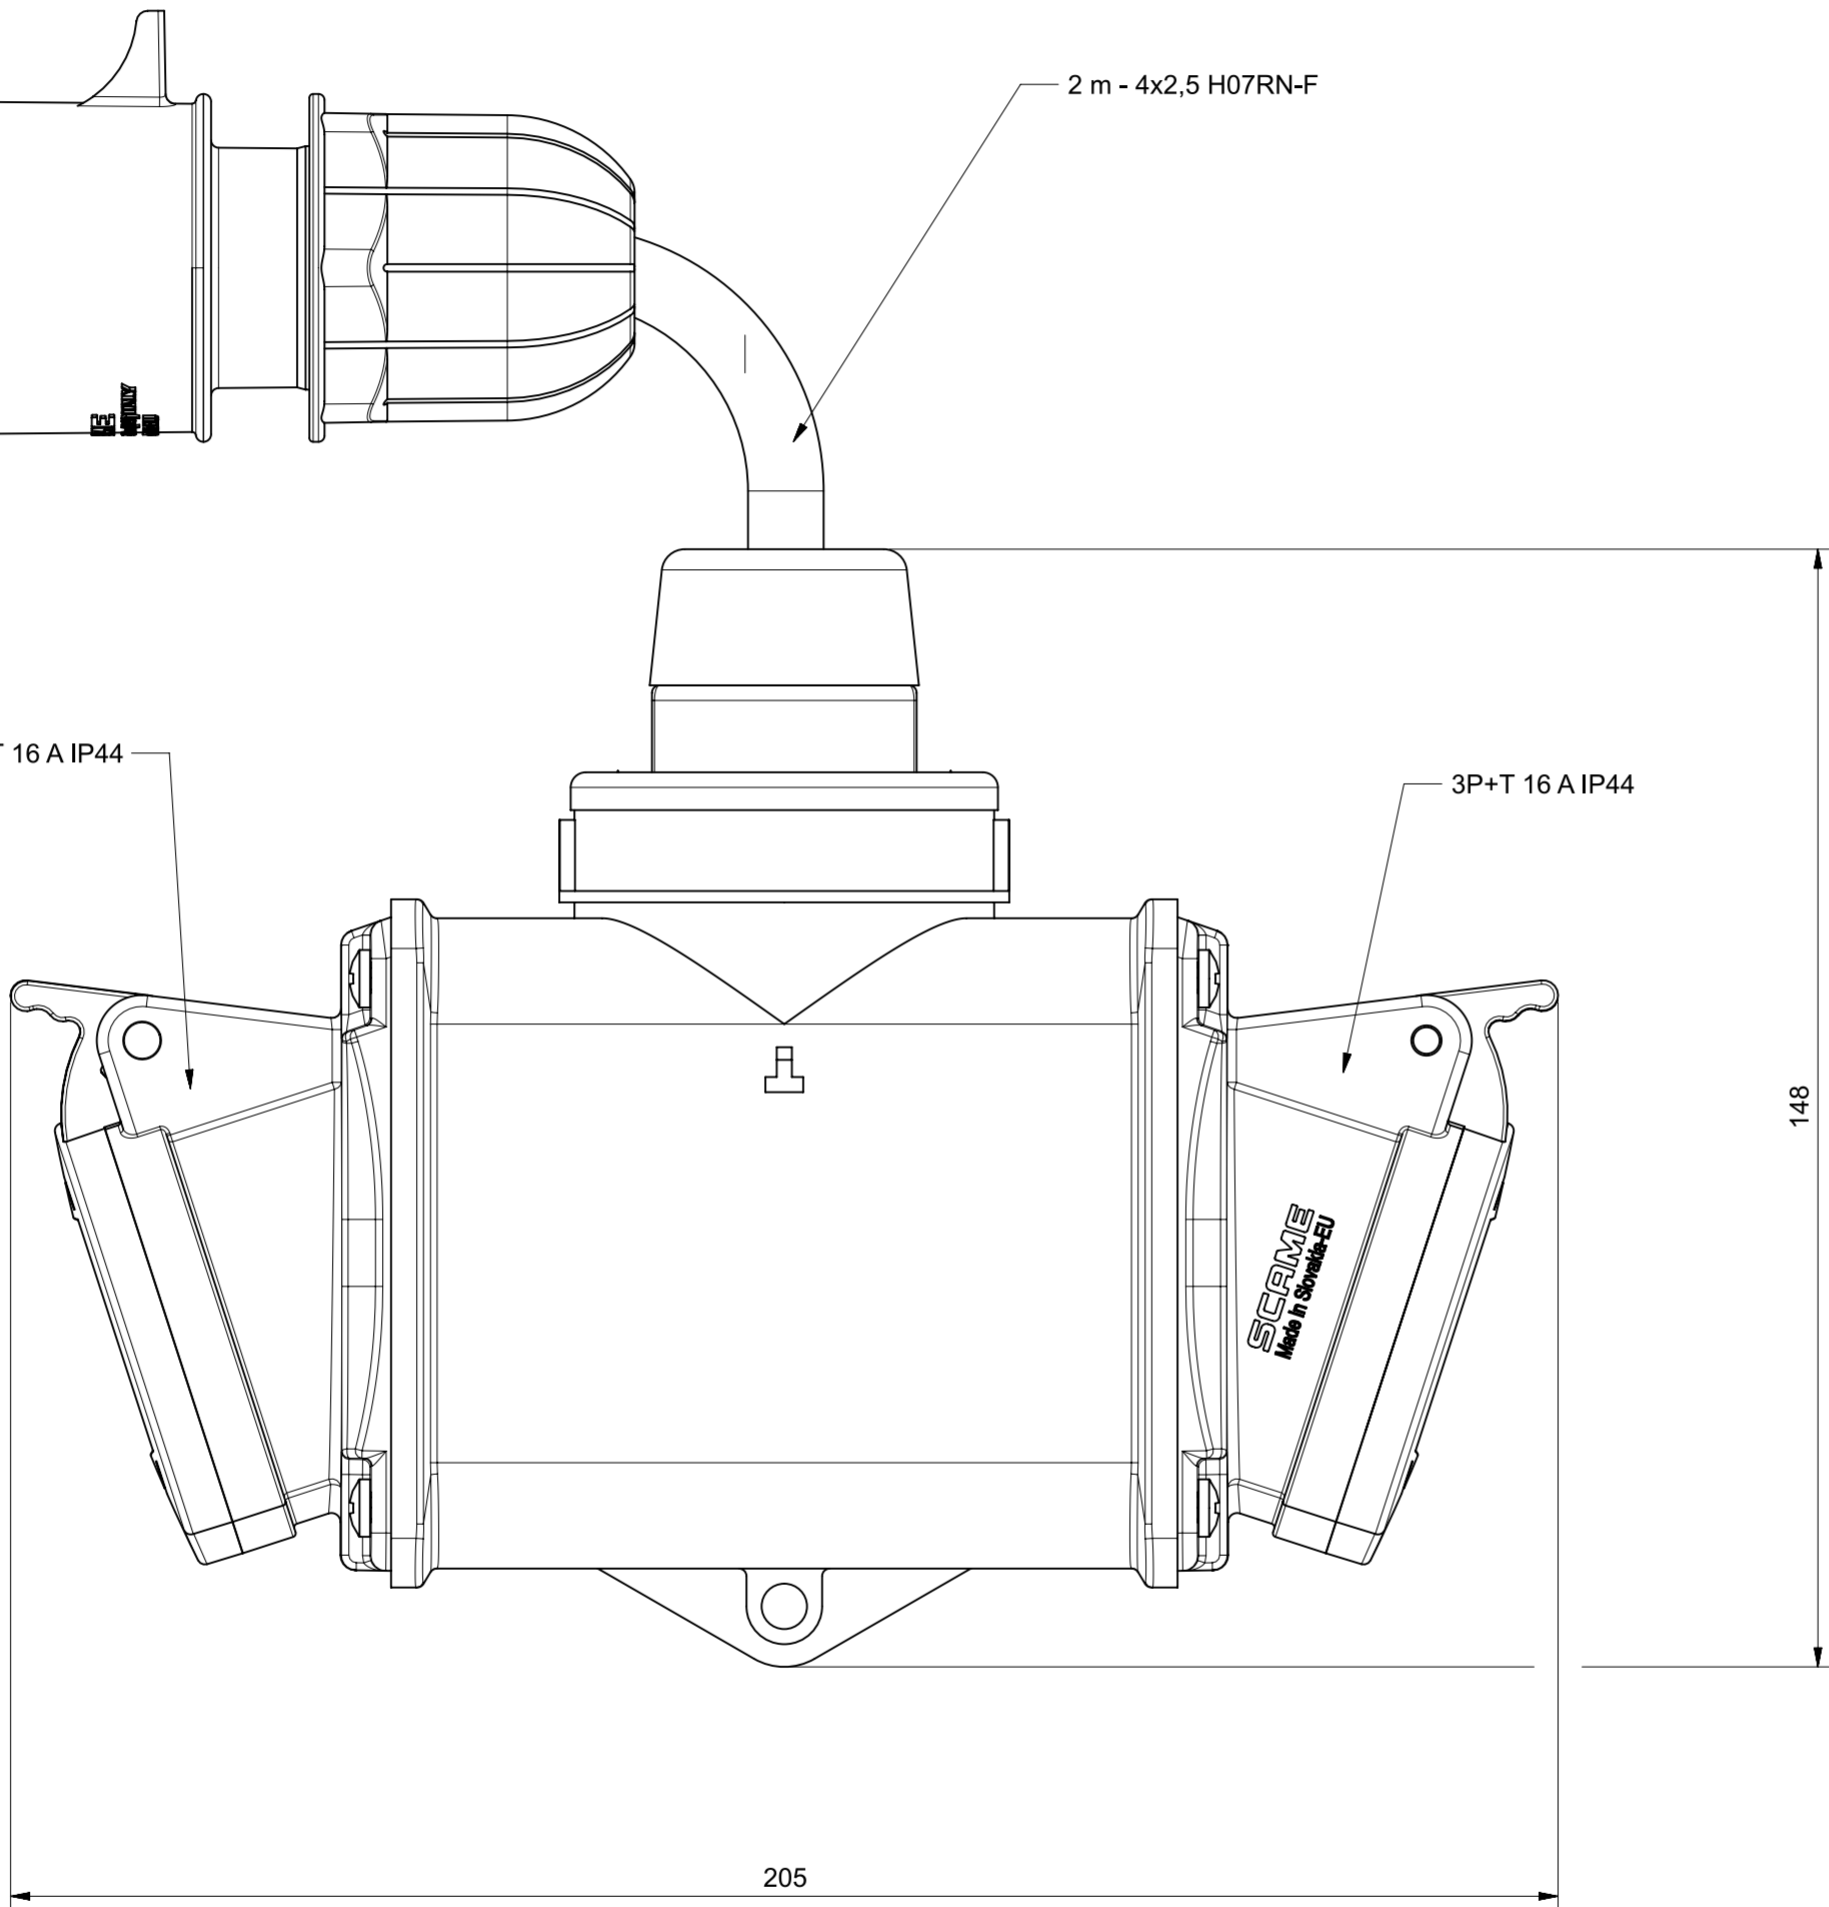

3P+T 16 A IP44 reverse

2 m - 4x2,5 H07RN-F

3P+T 16 A IP44

3P+T 16 A IP44

L'IMMAGINE E' RELATIVA ALLA VERSIONE 6h  
THE IMAGE REFERS TO 6h CLOCK POSITION

<p>At the end of the law, we reserve the ownership of this design may not be copied and transfer it to third parties or competitors</p> <p><b>SCAME</b> S.p.A. PARRE - (Bergamo)</p>	Format	A2	Scale	1:1	Mould N°	1000XXXX	Drawn	SCAME
	<p>Tolerances for linear and angular dimensions without indication of specific tolerances: JS13 / UNI 286-1:2010</p>							Date
<p>DESCRIPTION</p> <p><b>ADATTATORE MULTIPLO A DUE USCITE</b></p>							CODICE	Sheet 1 / 1
								<b>4007681</b>