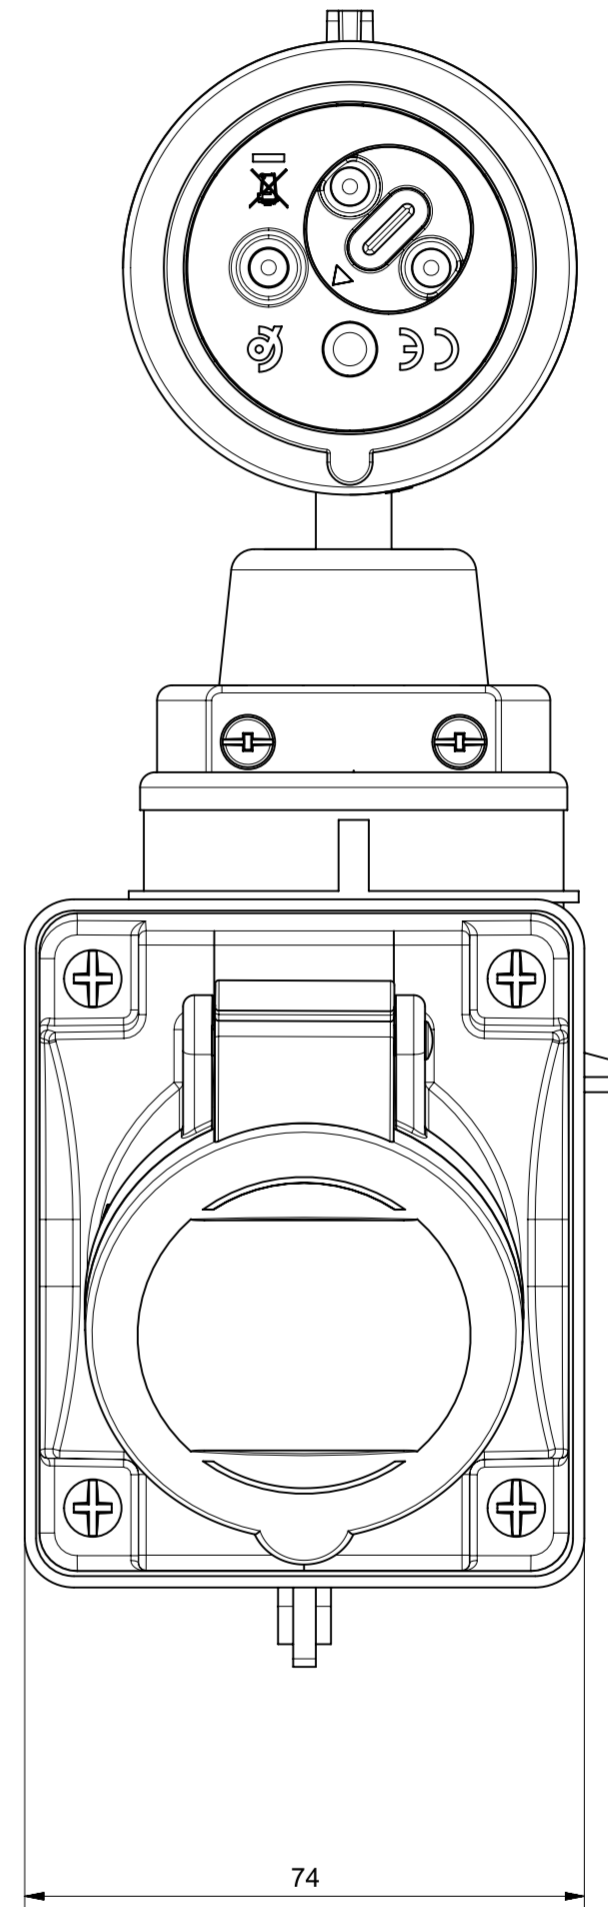

3P+T 16 A IP44 reverse

2 m - 4x2,5 H07RN-F

3P+T 16 A IP44

3P+T 16 A IP44

L'IMMAGINE E' RELATIVA ALLA VERSIONE 6h  
THE IMAGE REFERS TO 6h CLOCK POSITION

<p>At the end of the law, we reserve the ownership of this design may not be copied and transfer it to third parties or competitors</p> <p><b>SCAME</b> S.p.A. PARRE - (Bergamo)</p>	Format	A2	Scale	1:1	Mould N°	1000XXXX	Drawn	SCAME
	<p>Tolerances for linear and angular dimensions without indication of specific tolerances: JS13 / UNI 286-1:2010</p>							Date
<p>DESCRIPTION</p> <p><b>ADATTATORE MULTIPLO A DUE USCITE</b></p>							CODICE	Sheet 1 / 1
								<b>4007681</b>