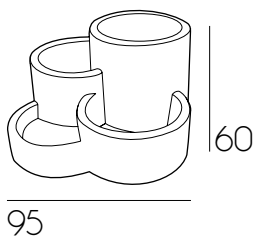

Indoor · Outdoor
CDK_PV_110

ILLUMINABILE 

(optional)
Portavaso per Florida
CDK_PV_110_VS

VASO QUADRUPLO

Indoor · Outdoor
MLC_95

niagara

victoria

VASO QUADRUPLO