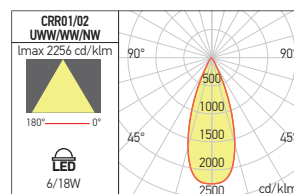

XCORE ROUND

FINISHING AVAILABLE

MWH MBK

CRR01

CRR02

Code	Finishing	Type of LED	Power	Input voltage	Output current / voltage driver	Driver	LED flux	System flux	CCT	CRI	Optics	Weight
CRR01UWW MWH	MWH	COB CREE	6W	220-240V AC	650 mA / 9V DC	Included	755 lm	467 lm	2700K	80	38°	0,25 kg
CRR01WW MWH	MWH	COB CREE	6W	220-240V AC	650 mA / 9V DC	Included	780 lm	482 lm	3000K	80	38°	0,25 kg
CRR01NW MWH	MWH	COB CREE	6W	220-240V AC	650 mA / 9V DC	Included	840 lm	514 lm	4000K	80	38°	0,25 kg
CRR01UWW MBK	MBK	COB CREE	6W	220-240V AC	650 mA / 9V DC	Included	755 lm	467 lm	2700K	80	38°	0,25 kg
CRR01WW MBK	MBK	COB CREE	6W	220-240V AC	650 mA / 9V DC	Included	780 lm	482 lm	3000K	80	38°	0,25 kg
CRR01NW MBK	MBK	COB CREE	6W	220-240V AC	650 mA / 9V DC	Included	840 lm	514 lm	4000K	80	38°	0,25 kg
CRR02UWW MWH	MWH	COB CREE	18W	220-240V AC	450 mA / 36V DC	Included	2030 lm	1362 lm	2700K	80	38°	0,52 kg
CRR02WW MWH	MWH	COB CREE	18W	220-240V AC	450 mA / 36V DC	Included	2100 lm	1397 lm	3000K	80	38°	0,52 kg
CRR02NW MWH	MWH	COB CREE	18W	220-240V AC	450 mA / 36V DC	Included	2260 lm	1489 lm	4000K	80	38°	0,52 kg
CRR02UWW MBK	MBK	COB CREE	18W	220-240V AC	450 mA / 36V DC	Included	2030 lm	1362 lm	2700K	80	38°	0,52 kg
CRR02WW MBK	MBK	COB CREE	18W	220-240V AC	450 mA / 36V DC	Included	2100 lm	1397 lm	3000K	80	38°	0,52 kg
CRR02NW MBK	MBK	COB CREE	18W	220-240V AC	450 mA / 36V DC	Included	2260 lm	1489 lm	4000K	80	38°	0,52 kg