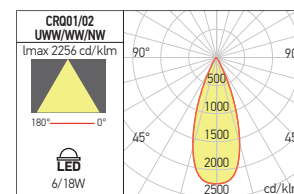

XCORE SQUARE

FINISHING AVAILABLE

MWH MBK

CRQ01

CRQ02

Code	Finishing	Type of LED	Power	Input voltage	Output current / voltage driver	Driver	LED flux	System flux	CCT	CRI	Optics	Weight
CRQ01UWW MWH	MWH	COB CREE	6W	220-240V AC	650 mA / 9V DC	Included	755 lm	467 lm	2700K	80	38°	0,19 kg
CRQ01WW MWH	MWH	COB CREE	6W	220-240V AC	650 mA / 9V DC	Included	780 lm	479 lm	3000K	80	38°	0,19 kg
CRQ01NW MWH	MWH	COB CREE	6W	220-240V AC	650 mA / 9V DC	Included	840 lm	512 lm	4000K	80	38°	0,19 kg
CRQ01UWW MBK	MBK	COB CREE	6W	220-240V AC	650 mA / 9V DC	Included	755 lm	467 lm	2700K	80	38°	0,19 kg
CRQ01WW MBK	MBK	COB CREE	6W	220-240V AC	650 mA / 9V DC	Included	780 lm	479 lm	3000K	80	38°	0,19 kg
CRQ01NW MBK	MBK	COB CREE	6W	220-240V AC	650 mA / 9V DC	Included	840 lm	512 lm	4000K	80	38°	0,19 kg
CRQ02UWW MWH	MWH	COB CREE	18W	220-240V AC	450 mA / 36V DC	Included	2030 lm	1362 lm	2700K	80	38°	0,56 kg
CRQ02WW MWH	MWH	COB CREE	18W	220-240V AC	450 mA / 36V DC	Included	2100 lm	1395 lm	3000K	80	38°	0,56 kg
CRQ02NW MWH	MWH	COB CREE	18W	220-240V AC	450 mA / 36V DC	Included	2260 lm	1487 lm	4000K	80	38°	0,56 kg
CRQ02UWW MBK	MBK	COB CREE	18W	220-240V AC	450 mA / 36V DC	Included	2030 lm	1362 lm	2700K	80	38°	0,56 kg
CRQ02WW MBK	MBK	COB CREE	18W	220-240V AC	450 mA / 36V DC	Included	2100 lm	1395 lm	3000K	80	38°	0,56 kg
CRQ02NW MBK	MBK	COB CREE	18W	220-240V AC	450 mA / 36V DC	Included	2260 lm	1487 lm	4000K	80	38°	0,56 kg