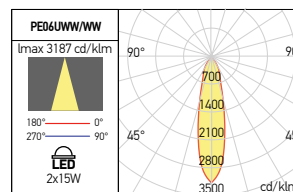

PE06 CEILING

FINISHING AVAILABLE

MWH MBK

Code	Finishing	LED type	Power	Input voltage	Output current / voltage driver	Driver	LED flux	System flux	CCT	CRI	Optics	Weight
PE06UWW MWH	MWH	COB CITIZEN	2x15W	200-240V AC	700 mA / 27-42V DC	Included	2 x 1640 lm	2 x 942 lm	2700K	80	24°	1,52 kg
PE06UWW MBK	MBK	COB CITIZEN	2x15W	200-240V AC	700 mA / 27-42V DC	Included	2 x 1640 lm	2 x 942 lm	2700K	80	24°	1,52 kg
PE06WW MWH	MWH	COB CITIZEN	2x15W	200-240V AC	700 mA / 27-42V DC	Included	2 x 1690 lm	2 x 970 lm	3000K	80	24°	1,52 kg
PE06WW MBK	MBK	COB CITIZEN	2x15W	200-240V AC	700 mA / 27-42V DC	Included	2 x 1690 lm	2 x 970 lm	3000K	80	24°	1,52 kg