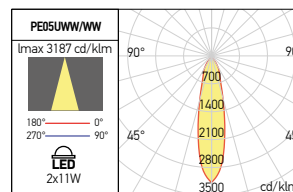

PE05 CEILING

FINISHING AVAILABLE

MWH MBK

Code	Finishing	LED type	Power	Input voltage	Output current / voltage driver	Driver	LED flux	System flux	CCT	CRI	Optics	Weight
PE05UWW MWH	MWH	COB CITIZEN	2x11W	200-240V AC	500 mA / 27-42V DC	Included	2 x 1170 lm	2 x 672 lm	2700K	80	24°	1,05 kg
PE05UWW MBK	MBK	COB CITIZEN	2x11W	200-240V AC	500 mA / 27-42V DC	Included	2 x 1170 lm	2 x 672 lm	2700K	80	24°	1,05 kg
PE05WW MWH	MWH	COB CITIZEN	2x11W	200-240V AC	500 mA / 27-42V DC	Included	2 x 1210 lm	2 x 691 lm	3000K	80	24°	1,05 kg
PE05WW MBK	MBK	COB CITIZEN	2x11W	200-240V AC	500 mA / 27-42V DC	Included	2 x 1210 lm	2 x 691 lm	3000K	80	24°	1,05 kg