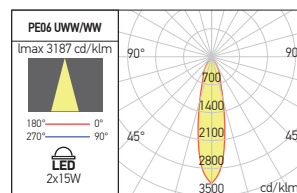

PE06 CEILING

FINISHING AVAILABLE

MWH MBK

Code	Finishing	LED type	Power	Input voltage	Output current / voltage / driver	Driver	LED flux	System flux	CCT	CRI	Optics	Weight
PE06UWW MWH	MWH	COB CITIZEN	2x15W	200-240V AC	700 mA / 27-42V DC	Included	2 x 1640 lm	2 x 942 lm	2700K	80	24°	1,52 kg
PE06UWW MBK	MBK	COB CITIZEN	2x15W	200-240V AC	700 mA / 27-42V DC	Included	2 x 1640 lm	2 x 942 lm	2700K	80	24°	1,52 kg
PE06WW MWH	MWH	COB CITIZEN	2x15W	200-240V AC	700 mA / 27-42V DC	Included	2 x 1690 lm	2 x 970 lm	3000K	80	24°	1,52 kg
PE06WW MBK	MBK	COB CITIZEN	2x15W	200-240V AC	700 mA / 27-42V DC	Included	2 x 1690 lm	2 x 970 lm	3000K	80	24°	1,52 kg