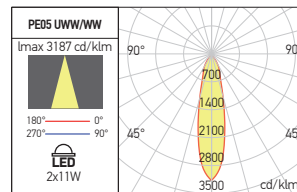

PE05 CEILING

FINISHING AVAILABLE

MWH MBK

Code	Finishing	LED type	Power	Input voltage	Output current / voltage / driver	Driver	LED flux	System flux	CCT	CRI	Optics	Weight
PE05UWW MWH	MWH	COB CITIZEN	2x11W	200-240V AC	500 mA / 27-42V DC	Included	2 x 1170 lm	2 x 672 lm	2700K	80	24°	1,05 kg
PE05UWW MBK	MBK	COB CITIZEN	2x11W	200-240V AC	500 mA / 27-42V DC	Included	2 x 1170 lm	2 x 672 lm	2700K	80	24°	1,05 kg
PE05WW MWH	MWH	COB CITIZEN	2x11W	200-240V AC	500 mA / 27-42V DC	Included	2 x 1210 lm	2 x 691 lm	3000K	80	24°	1,05 kg
PE05WW MBK	MBK	COB CITIZEN	2x11W	200-240V AC	500 mA / 27-42V DC	Included	2 x 1210 lm	2 x 691 lm	3000K	80	24°	1,05 kg