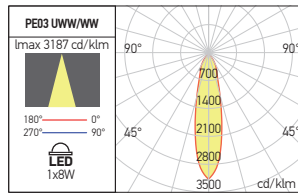

PE03 CEILING

FINISHING AVAILABLE

MWH MBK