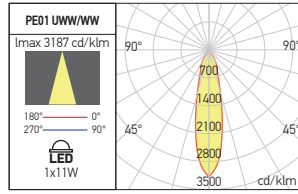

xpipe

PE01 RECESSED

FINISHING AVAILABLE

MWH MBK

PE02 RECESSED

FINISHING AVAILABLE

MWH MBK

Code	Finishing	LED type	Power	Input voltage	Output current / voltage driver	Driver	LED flux	System flux	CCT	CRI	Optics	Ø	Weight
PE01UWW MWH	MWH	COB CITIZEN	1x11W	220-240V AC	500 mA / 12-24V DC	Included	1170 lm	672 lm	2700K	80	24°	Ø45 mm	0,24 kg
PE01UWW MBK	MBK	COB CITIZEN	1x11W	220-240V AC	500 mA / 12-24V DC	Included	1170 lm	672 lm	2700K	80	24°	Ø45 mm	0,24 kg
PE01WW MWH	MWH	COB CITIZEN	1x11W	220-240V AC	500 mA / 12-24V DC	Included	1210 lm	691 lm	3000K	80	24°	Ø45 mm	0,24 kg
PE01WW MBK	MBK	COB CITIZEN	1x11W	220-240V AC	500 mA / 12-24V DC	Included	1210 lm	691 lm	3000K	80	24°	Ø45 mm	0,24 kg
PE02UWW MWH	MWH	COB CITIZEN	1x15W	220-240V AC	350 mA / 27-42V DC	Included	1640 lm	942 lm	2700K	80	24°	Ø55 mm	0,30 kg
PE02UWW MBK	MBK	COB CITIZEN	1x15W	220-240V AC	350 mA / 27-42V DC	Included	1640 lm	942 lm	2700K	80	24°	Ø55 mm	0,30 kg
PE02WW MWH	MWH	COB CITIZEN	1x15W	220-240V AC	350 mA / 27-42V DC	Included	1690 lm	970 lm	3000K	80	24°	Ø55 mm	0,30 kg
PE02WW MBK	MBK	COB CITIZEN	1x15W	220-240V AC	350 mA / 27-42V DC	Included	1690 lm	970 lm	3000K	80	24°	Ø55 mm	0,30 kg

PE03 CEILING

FINISHING AVAILABLE

MWH MBK

PE04 CEILING

FINISHING AVAILABLE

MWH MBK