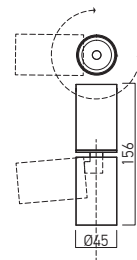

PE03 CEILING

FINISHING AVAILABLE

MWH MBK