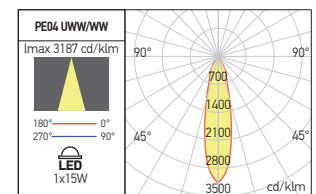

PE03 CEILING

FINISHING AVAILABLE

MWH MBK

PE04 CEILING

FINISHING AVAILABLE

MWH MBK

Code	Finishing	LED type	Power	Input voltage	Output current / voltage driver	Driver	LED flux	System flux	CCT	CRI	Optics	Ø	Weight
PE03UWW MWH	MWH	COB CITIZEN	1x8W	220-240V AC	500 mA / 12-21V DC	Included	860 lm	491 lm	2700K	80	24°	Ø45 mm	0,28 kg
PE03UWW MBK	MBK	COB CITIZEN	1x8W	220-240V AC	500 mA / 12-21V DC	Included	860 lm	491 lm	2700K	80	24°	Ø45 mm	0,28 kg
PE03WW MWH	MWH	COB CITIZEN	1x8W	220-240V AC	500 mA / 12-21V DC	Included	890 lm	502 lm	3000K	80	24°	Ø45 mm	0,28 kg
PE03WW MBK	MBK	COB CITIZEN	1x8W	220-240V AC	500 mA / 12-21V DC	Included	890 lm	502 lm	3000K	80	24°	Ø45 mm	0,28 kg
PE04UWW MWH	MWH	COB CITIZEN	1x15W	220-240V AC	350 mA / 30-42V DC	Included	1640 lm	942 lm	2700K	80	24°	Ø55 mm	0,36 kg
PE04UWW MBK	MBK	COB CITIZEN	1x15W	220-240V AC	350 mA / 30-42V DC	Included	1640 lm	942 lm	2700K	80	24°	Ø55 mm	0,36 kg
PE04WW MWH	MWH	COB CITIZEN	1x15W	220-240V AC	350 mA / 30-42V DC	Included	1690 lm	970 lm	3000K	80	24°	Ø55 mm	0,36 kg
PE04WW MBK	MBK	COB CITIZEN	1x15W	220-240V AC	350 mA / 30-42V DC	Included	1690 lm	970 lm	3000K	80	24°	Ø55 mm	0,36 kg