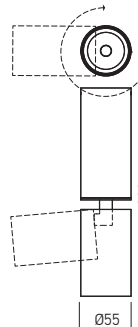

PE03 CEILING

FINISHING AVAILABLE

MWH MBK

PE04 CEILING

FINISHING AVAILABLE

MWH MBK

Code	Finishing	LED type	Power	Input voltage	Output current / voltage driver	Driver	LED flux	System flux	CCT	CRI	Optics	Ø	Weight
PE03UWW MWH	MWH	COB CITIZEN	1x8W	220-240V AC	500 mA / 12-21V DC	Included	860 lm	491 lm	2700K	80	24°	Ø45 mm	0,28 kg
PE03UWW MBK	MBK	COB CITIZEN	1x8W	220-240V AC	500 mA / 12-21V DC	Included	860 lm	491 lm	2700K	80	24°	Ø45 mm	0,28 kg
PE03WW MWH	MWH	COB CITIZEN	1x8W	220-240V AC	500 mA / 12-21V DC	Included	890 lm	502 lm	3000K	80	24°	Ø45 mm	0,28 kg
PE03WW MBK	MBK	COB CITIZEN	1x8W	220-240V AC	500 mA / 12-21V DC	Included	890 lm	502 lm	3000K	80	24°	Ø45 mm	0,28 kg
PE04UWW MWH	MWH	COB CITIZEN	1x15W	220-240V AC	350 mA / 30-42V DC	Included	1640 lm	942 lm	2700K	80	24°	Ø55 mm	0,36 kg
PE04UWW MBK	MBK	COB CITIZEN	1x15W	220-240V AC	350 mA / 30-42V DC	Included	1640 lm	942 lm	2700K	80	24°	Ø55 mm	0,36 kg
PE04WW MWH	MWH	COB CITIZEN	1x15W	220-240V AC	350 mA / 30-42V DC	Included	1690 lm	970 lm	3000K	80	24°	Ø55 mm	0,36 kg
PE04WW MBK	MBK	COB CITIZEN	1x15W	220-240V AC	350 mA / 30-42V DC	Included	1690 lm	970 lm	3000K	80	24°	Ø55 mm	0,36 kg