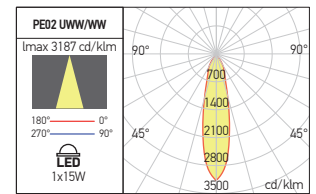

FINISHING AVAILABLE

MWH MBK

Code	Finishing	LED type	Power	Input voltage	Output current / voltage driver	Driver	LED flux	System flux	CCT	CRI	Optics	Ø	Weight
PE01UWW MWH	MWH	COB CITIZEN	1x11W	220-240V AC	500 mA / 12-24V DC	Included	1170 lm	672 lm	2700K	80	24°	Ø45 mm	0,24 kg
PE01UWW MBK	MBK	COB CITIZEN	1x11W	220-240V AC	500 mA / 12-24V DC	Included	1170 lm	672 lm	2700K	80	24°	Ø45 mm	0,24 kg
PE01WW MWH	MWH	COB CITIZEN	1x11W	220-240V AC	500 mA / 12-24V DC	Included	1210 lm	691 lm	3000K	80	24°	Ø45 mm	0,24 kg
PE01WW MBK	MBK	COB CITIZEN	1x11W	220-240V AC	500 mA / 12-24V DC	Included	1210 lm	691 lm	3000K	80	24°	Ø45 mm	0,24 kg
PE02UWW MWH	MWH	COB CITIZEN	1x15W	220-240V AC	350 mA / 27-42V DC	Included	1640 lm	942 lm	2700K	80	24°	Ø55 mm	0,30 kg
PE02UWW MBK	MBK	COB CITIZEN	1x15W	220-240V AC	350 mA / 27-42V DC	Included	1640 lm	942 lm	2700K	80	24°	Ø55 mm	0,30 kg
PE02WW MWH	MWH	COB CITIZEN	1x15W	220-240V AC	350 mA / 27-42V DC	Included	1690 lm	970 lm	3000K	80	24°	Ø55 mm	0,30 kg
PE02WW MBK	MBK	COB CITIZEN	1x15W	220-240V AC	350 mA / 27-42V DC	Included	1690 lm	970 lm	3000K	80	24°	Ø55 mm	0,30 kg