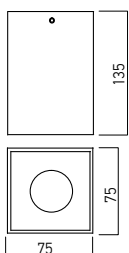

NR02

FINISHING AVAILABLE