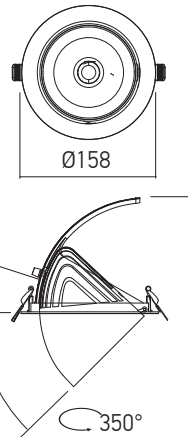

DN05

FINISHING AVAILABLE

SWH