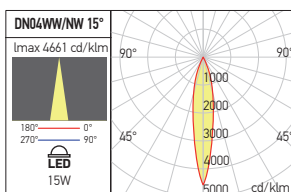

Code	Finishing	LED type	Power	Input voltage	Output current /voltage driver	Driver	LED flux	System flux	CCT	CRI	Optics	Ø	Weight
DN04WW SWH	SWH	COB CREE	1x15W	220-240V AC	350 mA / 30-42V DC	Included	1450 lm	1198 lm	3000K	90	38°	Ø90 mm	0,30 kg
DN04NW SWH	SWH	COB CREE	1x15W	220-240V AC	350 mA / 30-42V DC	included	1480 lm	1269 lm	4000K	90	38°	Ø90 mm	0,30 kg