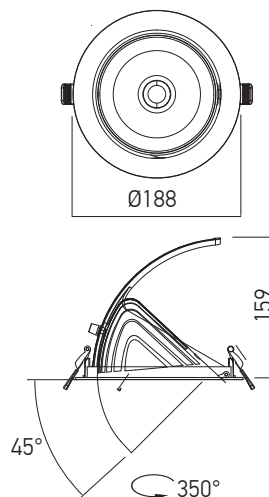

DN06

FINISHING AVAILABLE

SWH