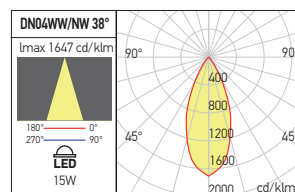

Code	Finishing	LED type	Power	Input voltage	Output current /voltage driver	Driver	LED flux	System flux	CCT	CRI	Optics	Ø	Weight
DN04WW SWH	SWH	COB CREE	1x15W	220-240V AC	350 mA / 30-42V DC	Included	1450 lm	1198 lm	3000K	90	38°	Ø90 mm	0,30 kg
DN04NW SWH	SWH	COB CREE	1x15W	220-240V AC	350 mA / 30-42V DC	included	1480 lm	1269 lm	4000K	90	38°	Ø90 mm	0,30 kg