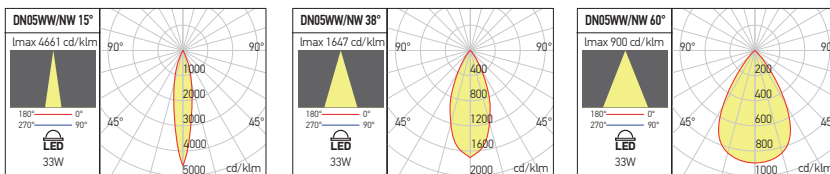

REFLECTOR FOR DN05

Code	Optics
DN05REF 15	15°
DN05REF 60	60°

Reflector of high-gloss faceted aluminum.
Reflector din aluminiu oglindat și fațetat.
Riflettore in alluminio speculare sfaccettato.

Code	Finishing	LED type	Power	Input voltage	Output current / voltage driver	Driver	LED flux	System flux	CCT	CRI	Optics	Weight	
DN05WW SWH	SWH	COB BRIDGELUX	1x33W	220-240V AC	800 mA / 30-42V DC	Included	3600 lm	2849 lm	3000K	90	38°	Ø145 mm	0,88 kg
DN05NW SWH	SWH	COB BRIDGELUX	1x33W	220-240V AC	800 mA / 30-42V DC	included	3680 lm	3004 lm	4000K	90	38°	Ø145 mm	0,88 kg