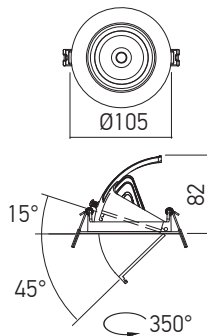

DN04

FINISHING AVAILABLE
SWH