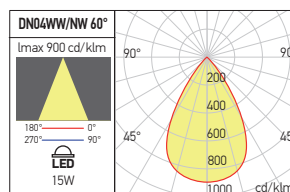

Code	Finishing	LED type	Power	Input voltage	Output current /voltage driver	Driver	LED flux	System flux	CCT	CRI	Optics	Ø	Weight
DN04WW SWH	SWH	COB CREE	1x15W	220-240V AC	350 mA / 30-42V DC	Included	1450 lm	1198 lm	3000K	90	38°	Ø90 mm	0,30 kg
DN04NW SWH	SWH	COB CREE	1x15W	220-240V AC	350 mA / 30-42V DC	included	1480 lm	1269 lm	4000K	90	38°	Ø90 mm	0,30 kg