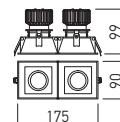

AGR03

FINISHING AVAILABLE

Code	Finishing	LED type	Power	Input voltage	Output current /voltage driver	Driver	LED flux	System flux	CCT	CRI	Optics	Ø	Weight
AGR03UWW MWH/BK	MWH/BK	COB CREE	2x10W	220-240V AC	250 mA / 25-42V DC	Included	1860 lm	1482 lm	2700K	90	38°	166x84 mm	0,69 kg
AGR03WW MWH/BK	MWH/BK	COB CREE	2x10W	220-240V AC	250 mA / 25-42V DC	Included	1920 lm	1520 lm	3000K	90	38°	166x84 mm	0,69 kg
AGR03NW MWH/BK	MWH/BK	COB CREE	2x10W	220-240V AC	250 mA / 25-42V DC	Included	2240 lm	1624 lm	4000K	90	38°	166x84 mm	0,69 kg
AGR03UWW MBK/BK	MBK/BK	COB CREE	2x10W	220-240V AC	250 mA / 25-42V DC	Included	1860 lm	1482 lm	2700K	90	38°	166x84 mm	0,69 kg
AGR03WW MBK/BK	MBK/BK	COB CREE	2x10W	220-240V AC	250 mA / 25-42V DC	Included	1920 lm	1520 lm	3000K	90	38°	166x84 mm	0,69 kg
AGR03NW MBK/BK	MBK/BK	COB CREE	2x10W	220-240V AC	250 mA / 25-42V DC	Included	2240 lm	1624 lm	4000K	90	38°	166x84 mm	0,69 kg