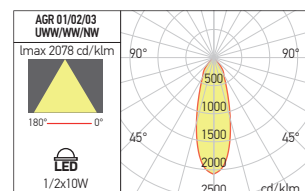

Campi di applicazione

Iluminazione generale o d'accento in musei, spazi espositivi, aree residenziali e ricreative. Illuminazione domestica.