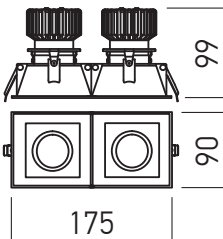

AGR03

FINISHING AVAILABLE
MWH/BK MBK

Code	Finishing	LED type	Power	Input voltage	Output current / voltage driver	Driver	LED flux	System flux	CCT	CRI	Optics	Ø	Weight
AGR03UWW MWH/BK	MWH/BK	COB CREE	2x10W	220-240V AC	250 mA / 25-42V DC	Included	1860 lm	1482 lm	2700K	90	38°	166x84 mm	0,69 kg
AGR03WW MWH/BK	MWH/BK	COB CREE	2x10W	220-240V AC	250 mA / 25-42V DC	Included	1920 lm	1520 lm	3000K	90	38°	166x84 mm	0,69 kg
AGR03NW MWH/BK	MWH/BK	COB CREE	2x10W	220-240V AC	250 mA / 25-42V DC	Included	2240 lm	1624 lm	4000K	90	38°	166x84 mm	0,69 kg
AGR03UWW MBK/BK	MBK/BK	COB CREE	2x10W	220-240V AC	250 mA / 25-42V DC	Included	1860 lm	1482 lm	2700K	90	38°	166x84 mm	0,69 kg
AGR03WW MBK/BK	MBK/BK	COB CREE	2x10W	220-240V AC	250 mA / 25-42V DC	Included	1920 lm	1520 lm	3000K	90	38°	166x84 mm	0,69 kg
AGR03NW MBK/BK	MBK/BK	COB CREE	2x10W	220-240V AC	250 mA / 25-42V DC	Included	2240 lm	1624 lm	4000K	90	38°	166x84 mm	0,69 kg