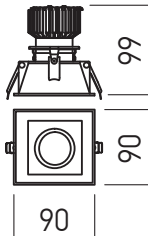

AGR02

FINISHING AVAILABLE
MWH/BK MBK