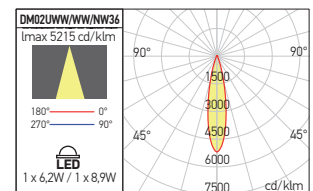

RECOMMENDED CC DRIVERS 500 mA