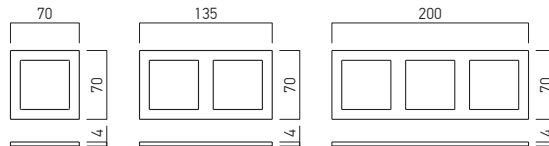

FRAMES DM02

FINISHING AVAILABLE

MWH MBK

Code	Finishing	
DMS1 MWH	MWH	White frame for 1 LED module DM02 model
DMS2 MWH	MWH	White frame for 2 LED module DM02 model
DMS3 MWH	MWH	White frame for 3 LED module DM02 model
DMS1 BK	MBK	Black frame for 1 LED module DM02 model
DMS2 BK	MBK	Black frame for 2 LED module DM02 model
DMS3 BK	MBK	Black frame for 3 LED module DM02 model