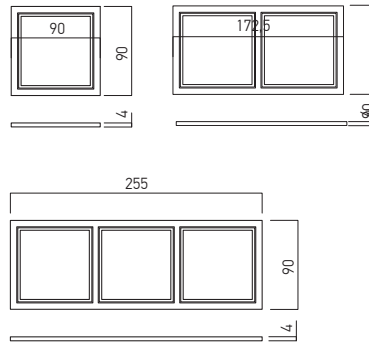

RECOMMENDED CC DRIVERS 350 mA

RECOMMENDED CC DRIVERS 500 mA

XDOMINO

FRAMES DM01

FINISHING AVAILABLE

MWH MBK

Code	Finishing	
DMM1 MWH	MWH	White frame for 1 LED module DM01 model
DMM2 MWH	MWH	White frame for 2 LED module DM01 model
DMM3 MWH	MWH	White frame for 3 LED module DM01 model
DMM1 BK	MBK	Black frame for 1 LED module DM01 model
DMM2 BK	MBK	Black frame for 2 LED module DM01 model
DMM3 BK	MBK	Black frame for 3 LED module DM01 model