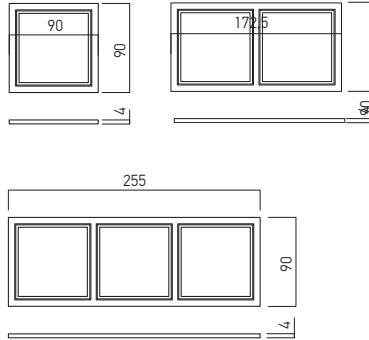

RECOMMENDED CC DRIVERS 350 mA

RECOMMENDED CC DRIVERS 500 mA

XDOMINO

FRAMES DM01

FINISHING AVAILABLE

MWH MBK

Code	Finishing	
DMM1 MWH	MWH	White frame for 1 LED module DM01 model
DMM2 MWH	MWH	White frame for 2 LED module DM01 model
DMM3 MWH	MWH	White frame for 3 LED module DM01 model
DMM1 BK	MBK	Black frame for 1 LED module DM01 model
DMM2 BK	MBK	Black frame for 2 LED module DM01 model
DMM3 BK	MBK	Black frame for 3 LED module DM01 model