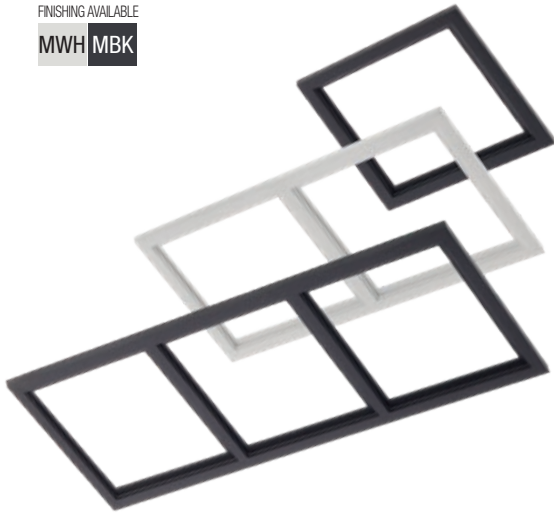

XDOMINO

FRAMES DM01

FINISHING AVAILABLE

MWH MBK