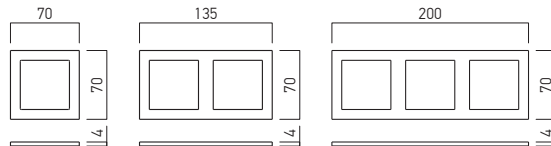

FRAMES DM02

FINISHING AVAILABLE

MWH MBK

Code	Finishing	
DMS1 MWH	MWH	White frame for 1 LED module DM02 model
DMS2 MWH	MWH	White frame for 2 LED module DM02 model
DMS3 MWH	MWH	White frame for 3 LED module DM02 model
DMS1 BK	MBK	Black frame for 1 LED module DM02 model
DMS2 BK	MBK	Black frame for 2 LED module DM02 model
DMS3 BK	MBK	Black frame for 3 LED module DM02 model