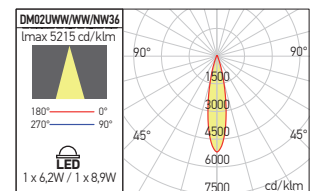

RECOMMENDED CC DRIVERS 350 mA

RECOMMENDED CC DRIVERS 500 mA