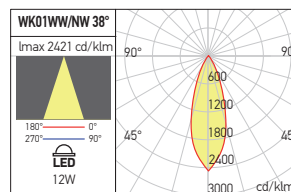

FINISHING AVAILABLE

SWH SBK

Standards: EN 60598-1:2015,
EN 60598-2-2:2012,
EN 62493:2015,
EN 62471:2008,
EN 62031:2008 + A2:2015,
EN 60529:1992 A2:2013,
EN 55015:2013 + A1:2015,
EN 61000-3-2:2014,
EN 61000-3-3:2013,
EN 61547:2009

EN

Recessed, adjustable downlights for interior mounting, equipped with COB LEDs.
Frame, housing and the heat sink in die-cast aluminum, electrostatically painted with sandblasted finishing.
Polycarbonate reflector coated with glossy aluminum.
Diffuser in transparent polycarbonate.

Range of applications

General or accent lighting in commercial areas, museums and other exhibition spaces, residential areas.

RO

Corpur de iluminat încastrate, orientabile, pentru montaj în interior, echipate cu LED-uri COB.

Rama, corpul și radiatorul din aluminiu turnat, vopsite în câmp electrostatic, cu finisaj sablat.

Reflector din policarbonat placat cu aluminiu lucios.
Dispersor din policarbonat transparent.

Alimentator în curent constant livrat împreună cu fiecare corp de iluminat.

Aplicații

Iluminatul general sau de accent în spații comerciale, muzee și alte spații de expunere, zone rezidențiale.

IT

Faretti orientabili da incasso per interni, dotati di LED COB.

Cornice, corpo e dissipatore in alluminio pressofuso, verniciati a polveri con finitura sabbiata.

Riflettore in policarbonato rivestito in alluminio lucido.
Diffusore in policarbonato trasparente.

Alimentatore a corrente costante fornito con ogni apparecchio.

Campi di applicazione

Illuminazione generale o d'accento in musei, spazi espositivi, aree residenziali e ricreative.