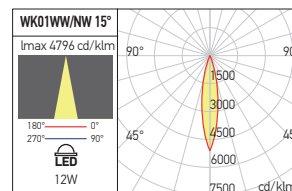

**OPTICAL SYSTEMS**

Code	Optics
WK01REF15	15°
WK01REF60	60°

**WK01**

FINISHING AVAILABLE

SWH SBK

Code	Finishing	LED type	Power	Input voltage	Output current /voltage driver	Driver	LED flux	System flux	CCT	CRI	Optics	Ø	Weight
WK01WW SWH	SWH	COB BRIDGELUX	1x12W	220-240V AC	300 mA / 32-40V DC	Included	1448 lm	1251 lm	3000K	90	38°	Ø93 mm	0,39 kg
WK01WW SBK	SBK	COB BRIDGELUX	1x12W	220-240V AC	300 mA / 32-40V DC	Included	1448 lm	1251 lm	3000K	90	38°	Ø93 mm	0,39 kg
WK01NW SWH	SWH	COB BRIDGELUX	1x12W	220-240V AC	300 mA / 32-40V DC	Included	1530 lm	1322 lm	4000K	90	38°	Ø93 mm	0,39 kg
WK01NW SBK	SBK	COB BRIDGELUX	1x12W	220-240V AC	300 mA / 32-40V DC	Included	1530 lm	1322 lm	4000K	90	38°	Ø93 mm	0,39 kg