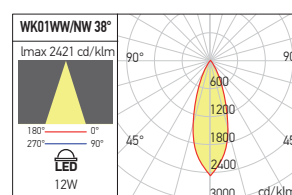

**OPTICAL SYSTEMS**

Code	Optics
WK01REF15	15°
WK01REF60	60°

**WK01**

FINISHING AVAILABLE

SWH SBK

Code	Finishing	LED type	Power	Input voltage	Output current /voltage driver	Driver	LED flux	System flux	CCT	CRI	Optics	Ø	Weight
WK01WW SWH	SWH	COB BRIDGELUX	1x12W	220-240V AC	300 mA / 32-40V DC	Included	1448 lm	1251 lm	3000K	90	38°	Ø93 mm	0,39 kg
WK01WW SBK	SBK	COB BRIDGELUX	1x12W	220-240V AC	300 mA / 32-40V DC	Included	1448 lm	1251 lm	3000K	90	38°	Ø93 mm	0,39 kg
WK01NW SWH	SWH	COB BRIDGELUX	1x12W	220-240V AC	300 mA / 32-40V DC	Included	1530 lm	1322 lm	4000K	90	38°	Ø93 mm	0,39 kg
WK01NW SBK	SBK	COB BRIDGELUX	1x12W	220-240V AC	300 mA / 32-40V DC	Included	1530 lm	1322 lm	4000K	90	38°	Ø93 mm	0,39 kg