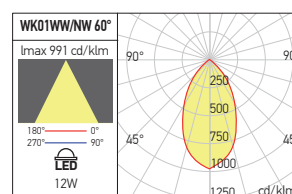

**OPTICAL SYSTEMS**

Code	Optics
WK01REF15	15°
WK01REF60	60°

**WK01**

FINISHING AVAILABLE

SWH SBK

Code	Finishing	LED type	Power	Input voltage	Output current /voltage driver	Driver	LED flux	System flux	CCT	CRI	Optics	Ø	Weight
WK01WW SWH	SWH	COB BRIDGELUX	1x12W	220-240V AC	300 mA / 32-40V DC	Included	1448 lm	1251 lm	3000K	90	38°	Ø93 mm	0,39 kg
WK01WW SBK	SBK	COB BRIDGELUX	1x12W	220-240V AC	300 mA / 32-40V DC	Included	1448 lm	1251 lm	3000K	90	38°	Ø93 mm	0,39 kg
WK01NW SWH	SWH	COB BRIDGELUX	1x12W	220-240V AC	300 mA / 32-40V DC	Included	1530 lm	1322 lm	4000K	90	38°	Ø93 mm	0,39 kg
WK01NW SBK	SBK	COB BRIDGELUX	1x12W	220-240V AC	300 mA / 32-40V DC	Included	1530 lm	1322 lm	4000K	90	38°	Ø93 mm	0,39 kg