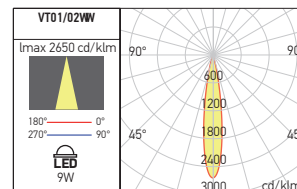

FINISHING AVAILABLE

MWH MBK

VT02 RECESSED TRIMLESS

FINISHING AVAILABLE

MWH MBK

Code	Finishing	LED type	Power	Input voltage	Output current / voltage driver	Driver	LED flux	System flux	CCT	CRI	Optics	Ø	Weight
• VT01UWW MWH	MWH	POWER LED CREE	9W	220-240V AC	700 mA / 6-12V DC	Included	760 lm	662 lm	2700K	90	18°	Ø75mm	0,57 kg
VT01WW MWH	MWH	POWER LED CREE	9W	220-240V AC	700 mA / 6-12V DC	Included	790 lm	679 lm	3000K	90	18°	Ø75mm	0,57 kg
• VT01UWW MBK	MBK	POWER LED CREE	9W	220-240V AC	700 mA / 6-12V DC	Included	760 lm	662 lm	2700K	90	18°	Ø75mm	0,57 kg
VT01WW MBK	MBK	POWER LED CREE	9W	220-240V AC	700 mA / 6-12V DC	Included	790 lm	679 lm	3000K	90	18°	Ø75mm	0,57 kg
• VT02UWW MWH	MWH	POWER LED CREE	9W	220-240V AC	700 mA / 6-12V DC	Included	760 lm	662 lm	2700K	90	18°	Ø75mm	0,64 kg
VT02WW MWH	MWH	POWER LED CREE	9W	220-240V AC	700 mA / 6-12V DC	Included	790 lm	679 lm	3000K	90	18°	Ø75mm	0,64 kg
• VT02UWW MBK	MBK	POWER LED CREE	9W	220-240V AC	700 mA / 6-12V DC	Included	760 lm	662 lm	2700K	90	18°	Ø75mm	0,64 kg
VT02WW MBK	MBK	POWER LED CREE	9W	220-240V AC	700 mA / 6-12V DC	Included	790 lm	679 lm	3000K	90	18°	Ø75mm	0,64 kg