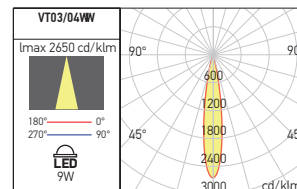

• ORDERED UPON REQUEST / DISPONIBIL DOAR LA COMANDĂ / DISPONIBILE SOLO SU ORDINAZIONE

VT03 RECESSED

FINISHING AVAILABLE

MWH MBK

VT04 RECESSED

FINISHING AVAILABLE

MWH MBK

Code	Finishing	LED type	Power	Input voltage	Output current / voltage driver	Driver	LED flux	System flux	CCT	CRI	Optics	Ø	Weight
• VT03UWW MWH	MWH	POWER LED CREE	9W	220-240V AC	700 mA / 6-12V DC	Included	760 lm	662 lm	2700K	90	30°	Ø75mm	0,55 kg
VT03WW MWH	MWH	POWER LED CREE	9W	220-240V AC	700 mA / 6-12V DC	Included	790 lm	679 lm	3000K	90	30°	Ø75mm	0,55 kg
• VT03UWW MBK	MBK	POWER LED CREE	9W	220-240V AC	700 mA / 6-12V DC	Included	760 lm	662 lm	2700K	90	30°	Ø75mm	0,55 kg
VT03WW MBK	MBK	POWER LED CREE	9W	220-240V AC	700 mA / 6-12V DC	Included	790 lm	679 lm	3000K	90	30°	Ø75mm	0,55 kg
• VT04UWW MWH	MWH	POWER LED CREE	9W	220-240V AC	700 mA / 6-12V DC	Included	760 lm	662 lm	2700K	90	30°	Ø75mm	0,62 kg
VT04WW MWH	MWH	POWER LED CREE	9W	220-240V AC	700 mA / 6-12V DC	Included	790 lm	679 lm	3000K	90	30°	Ø75mm	0,62 kg
• VT04UWW MBK	MBK	POWER LED CREE	9W	220-240V AC	700 mA / 6-12V DC	Included	760 lm	662 lm	2700K	90	30°	Ø75mm	0,62 kg
VT04WW MBK	MBK	POWER LED CREE	9W	220-240V AC	700 mA / 6-12V DC	Included	790 lm	679 lm	3000K	90	30°	Ø75mm	0,62 kg