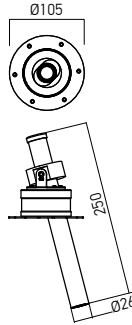

**VT01 RECESSED TRIMLESS**

FINISHING AVAILABLE

MWH MBK

**VT02 RECESSED TRIMLESS**

FINISHING AVAILABLE

MWH MBK

Code	Finishing	LED type	Power	Input voltage	Output current / voltage driver	Driver	LED flux	System flux	CCT	CRI	Optics	Ø	Weight
VT01UWH MWH	MWH	POWER LED CREE	9W	220-240V AC	700 mA / 6-12V DC	Included	760 lm	662 lm	2700K	90	18°	Ø75mm	0,57 kg
VT01UWH MBK	MBK	POWER LED CREE	9W	220-240V AC	700 mA / 6-12V DC	Included	790 lm	679 lm	3000K	90	18°	Ø75mm	0,57 kg
VT01UWH MBK	MBK	POWER LED CREE	9W	220-240V AC	700 mA / 6-12V DC	Included	760 lm	662 lm	2700K	90	18°	Ø75mm	0,57 kg
VT01UWH MBK	MBK	POWER LED CREE	9W	220-240V AC	700 mA / 6-12V DC	Included	790 lm	679 lm	3000K	90	18°	Ø75mm	0,57 kg
VT02UWH MWH	MWH	POWER LED CREE	9W	220-240V AC	700 mA / 6-12V DC	Included	760 lm	662 lm	2700K	90	18°	Ø75mm	0,64 kg
VT02UWH MBK	MBK	POWER LED CREE	9W	220-240V AC	700 mA / 6-12V DC	Included	790 lm	679 lm	3000K	90	18°	Ø75mm	0,64 kg
VT02UWH MBK	MBK	POWER LED CREE	9W	220-240V AC	700 mA / 6-12V DC	Included	760 lm	662 lm	2700K	90	18°	Ø75mm	0,64 kg
VT02UWH MBK	MBK	POWER LED CREE	9W	220-240V AC	700 mA / 6-12V DC	Included	790 lm	679 lm	3000K	90	18°	Ø75mm	0,64 kg