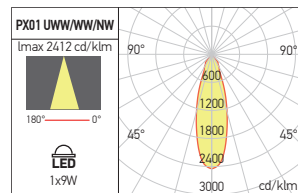

### Campi di applicazione

Illuminazione generale o d'accento in musei, spazi espositivi, aree residenziali e ricreative.

Illuminazione domestica.

PX01

FINISHING AVAILABLE

Code	Finishing	LED type	Power	Input Voltage	Output current /voltage driver	Driver	LED flux	System flux	CCT	CRI	Optics	Ø	Weight
PX01UWW MWH/BK	MWH/BK	MID POWER LED CREE	1x7W	220-240V AC	500 mA / 8-16V DC	Included	700 lm	531 lm	2700K	90	30°	Ø50 mm	0,20 kg
PX01WW MWH/BK	MWH/BK	MID POWER LED CREE	1x7W	220-240V AC	500 mA / 8-16V DC	Included	720 lm	545 lm	3000K	90	30°	Ø50 mm	0,20 kg
● PX01NW MWH/BK	MWH/BK	MID POWER LED CREE	1x7W	220-240V AC	500 mA / 8-16V DC	Included	770 lm	577 lm	4000K	90	30°	Ø50 mm	0,20 kg
PX01UWW MBK/BK	MBK/BK	MID POWER LED CREE	1x7W	220-240V AC	500 mA / 8-16V DC	Included	700 lm	531 lm	2700K	90	30°	Ø50 mm	0,20 kg
PX01WW MBK/BK	MBK/BK	MID POWER LED CREE	1x7W	220-240V AC	500 mA / 8-16V DC	Included	720 lm	545 lm	3000K	90	30°	Ø50 mm	0,20 kg
● PX01NW MBK/BK	MBK/BK	MID POWER LED CREE	1x7W	220-240V AC	500 mA / 8-16V DC	Included	770 lm	577 lm	4000K	90	30°	Ø50 mm	0,20 kg