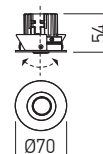

PX02

FINISHING AVAILABLE

Code	Finishing	LED type	Power	Input Voltage	Output current /voltage driver	Driver	LED flux	System flux	CCT	CRI	Optics	Ø	Weight
PX02UWW MWH/BK	MWH/BK	MID POWER LED CREE	1x7W	220-240V AC	500 mA / 8-16V DC	Included	700 lm	531 lm	2700K	90	30°	Ø62 mm	0,20 kg
PX02WW MWH/BK	MWH/BK	MID POWER LED CREE	1x7W	220-240V AC	500 mA / 8-16V DC	Included	720 lm	545 lm	3000K	90	30°	Ø62 mm	0,20 kg
● PX02NW MWH/BK	MWH/BK	MID POWER LED CREE	1x7W	220-240V AC	500 mA / 8-16V DC	Included	770 lm	577 lm	4000K	90	30°	Ø62 mm	0,20 kg
PX02UWW MBK/BK	MBK/BK	MID POWER LED CREE	1x7W	220-240V AC	500 mA / 8-16V DC	Included	700 lm	531 lm	2700K	90	30°	Ø62 mm	0,20 kg
PX02WW MBK/BK	MBK/BK	MID POWER LED CREE	1x7W	220-240V AC	500 mA / 8-16V DC	Included	720 lm	545 lm	3000K	90	30°	Ø62 mm	0,20 kg
● PX02NW MBK/BK	MBK/BK	MID POWER LED CREE	1x7W	220-240V AC	500 mA / 8-16V DC	Included	770 lm	577 lm	4000K	90	30°	Ø62 mm	0,20 kg

● ORDERED UPON REQUEST / DISPONIBIL DOAR LA COMANDĂ / DISPONIBILE SOLO SU ORDINAZIONE