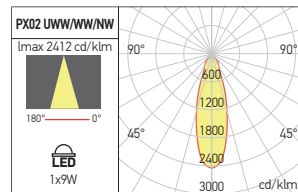

PX02

FINISHING AVAILABLE

Code	Finishing	LED type	Power	Input Voltage	Output current /voltage driver	Driver	LED flux	System flux	CCT	CRI	Optics	Ø	Weight
PX02UWW MWH/BK	MWH/BK	MID POWER LED CREE	1x7W	220-240V AC	500 mA / 8-16V DC	Included	700 lm	531 lm	2700K	90	30°	Ø62 mm	0,20 kg
PX02WW MWH/BK	MWH/BK	MID POWER LED CREE	1x7W	220-240V AC	500 mA / 8-16V DC	Included	720 lm	545 lm	3000K	90	30°	Ø62 mm	0,20 kg
● PX02NW MWH/BK	MWH/BK	MID POWER LED CREE	1x7W	220-240V AC	500 mA / 8-16V DC	Included	770 lm	577 lm	4000K	90	30°	Ø62 mm	0,20 kg
PX02UWW MBK/BK	MBK/BK	MID POWER LED CREE	1x7W	220-240V AC	500 mA / 8-16V DC	Included	700 lm	531 lm	2700K	90	30°	Ø62 mm	0,20 kg
PX02WW MBK/BK	MBK/BK	MID POWER LED CREE	1x7W	220-240V AC	500 mA / 8-16V DC	Included	720 lm	545 lm	3000K	90	30°	Ø62 mm	0,20 kg
● PX02NW MBK/BK	MBK/BK	MID POWER LED CREE	1x7W	220-240V AC	500 mA / 8-16V DC	Included	770 lm	577 lm	4000K	90	30°	Ø62 mm	0,20 kg

● ORDERED UPON REQUEST / DISPONIBIL DOAR LA COMANDĂ / DISPONIBILE SOLO SU ORDINAZIONE