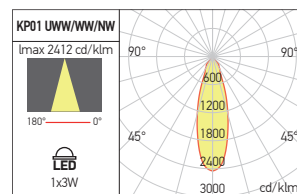

FINISHING AVAILABLE

MWH MBK

Code	Finishing	LED type	Power	Input Voltage	Output current /voltage driver	Driver	LED/lux	System/lux	CCT	CRI	Optics	Ø	Weight
KP01UWW MWH	MWH	POWER LED CREE	1x3W	220-240V AC	700 mA / 2,5-4V DC	Included	230 lm	206 lm	2700K	90	30°	Ø36 mm	0,09 kg
KP01WW MWH	MWH	POWER LED CREE	1x3W	220-240V AC	700 mA / 2,5-4V DC	Included	235 lm	212 lm	3000K	90	30°	Ø36 mm	0,09 kg
● KP01NW MWH	MWH	POWER LED CREE	1x3W	220-240V AC	700 mA / 2,5-4V DC	Included	275 lm	226 lm	4000K	90	30°	Ø36 mm	0,09 kg
KP01UWW MBK	MBK	POWER LED CREE	1x3W	220-240V AC	700 mA / 2,5-4V DC	Included	230 lm	206 lm	2700K	90	30°	Ø36 mm	0,09 kg
KP01WW MBK	MBK	POWER LED CREE	1x3W	220-240V AC	700 mA / 2,5-4V DC	Included	235 lm	212 lm	3000K	90	30°	Ø36 mm	0,09 kg
● KP01NW MBK	MBK	POWER LED CREE	1x3W	220-240V AC	700 mA / 2,5-4V DC	Included	275 lm	226 lm	4000K	90	30°	Ø36 mm	0,09 kg