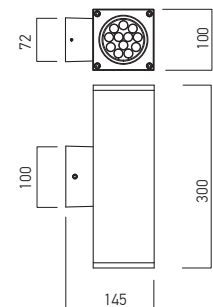

| Code | Finishing | LED type | Power | Input voltage | Dimer | LED flux | System flux | CCT | CRI | Optics | Weight |
|-------------|-----------|-----------------|---------------|---------------|----------|-------------|-------------|-------|-----|--------|---------|
| WL01NW12 DG | DG | POWER LED OSRAM | 12x1,2W | 220-240V AC | Included | 1620 lm | 1025 lm | 4000K | 80 | 12° | 1,41 kg |
| WL01NW30 DG | DG | POWER LED OSRAM | 12x1,2W | 220-240V AC | Included | 1620 lm | 864 lm | 4000K | 80 | 30° | 1,41 kg |
| WL02NW12 DG | DG | POWER LED OSRAM | 2 x (12x1,2W) | 220-240V AC | Included | 2 x 1620 lm | 2 x 1025 lm | 4000K | 80 | 12° | 2,65 kg |
| WL02NW30 DG | DG | POWER LED OSRAM | 2 x (12x1,2W) | 220-240V AC | Included | 2 x 1620 lm | 2 x 864 lm | 4000K | 80 | 30° | 2,65 kg |

WL03

FINISHING AVAILABLE

DG

WL04

FINISHING AVAILABLE

DG

| Code | Finishing | LED type | Power | Input voltage | Dimer | LED flux | System flux | CCT | CRI | Optics | Weight |
|-------------|-----------|-----------------|---------------|---------------|----------|-------------|-------------|-------|-----|--------|---------|
| WL03NW12 DG | DG | POWER LED OSRAM | 12x1,2W | 220-240V AC | Included | 1620 lm | 1025 lm | 4000K | 80 | 12° | 1,65 kg |
| WL03NW30 DG | DG | POWER LED OSRAM | 12x1,2W | 220-240V AC | Included | 1620 lm | 864 lm | 4000K | 80 | 30° | 1,65 kg |
| WL04NW12 DG | DG | POWER LED OSRAM | 2 x (12x1,2W) | 220-240V AC | Included | 2 x 1620 lm | 2 x 1025 lm | 4000K | 80 | 12° | 2,91 kg |
| WL04NW30 DG | DG | POWER LED OSRAM | 2 x (12x1,2W) | 220-240V AC | Included | 2 x 1620 lm | 2 x 864 lm | 4000K | 80 | 30° | 2,91 kg |