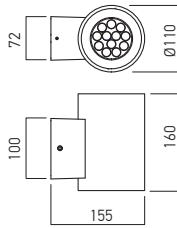

WL01

FINISHING AVAILABLE

DG