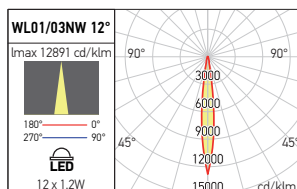

| Code | Finishing | LED type | Power | Input voltage | Dimer | LED flux | System flux | CCT | CRI | Optics | Weight |
|-------------|-----------|-----------------|---------------|---------------|----------|-------------|-------------|-------|-----|--------|---------|
| WL01NW12 DG | DG | POWER LED OSRAM | 12x1,2W | 220-240V AC | Included | 1620 lm | 1025 lm | 4000K | 80 | 12° | 1,41 kg |
| WL01NW30 DG | DG | POWER LED OSRAM | 12x1,2W | 220-240V AC | Included | 1620 lm | 864 lm | 4000K | 80 | 30° | 1,41 kg |
| WL02NW12 DG | DG | POWER LED OSRAM | 2 x (12x1,2W) | 220-240V AC | Included | 2 x 1620 lm | 2 x 1025 lm | 4000K | 80 | 12° | 2,65 kg |
| WL02NW30 DG | DG | POWER LED OSRAM | 2 x (12x1,2W) | 220-240V AC | Included | 2 x 1620 lm | 2 x 864 lm | 4000K | 80 | 30° | 2,65 kg |

WL03

FINISHING AVAILABLE

DG

WL04

FINISHING AVAILABLE

DG

| Code | Finishing | LED type | Power | Input voltage | Dimer | LED flux | System flux | CCT | CRI | Optics | Weight |
|-------------|-----------|-----------------|---------------|---------------|----------|-------------|-------------|-------|-----|--------|---------|
| WL03NW12 DG | DG | POWER LED OSRAM | 12x1,2W | 220-240V AC | Included | 1620 lm | 1025 lm | 4000K | 80 | 12° | 1,65 kg |
| WL03NW30 DG | DG | POWER LED OSRAM | 12x1,2W | 220-240V AC | Included | 1620 lm | 864 lm | 4000K | 80 | 30° | 1,65 kg |
| WL04NW12 DG | DG | POWER LED OSRAM | 2 x (12x1,2W) | 220-240V AC | Included | 2 x 1620 lm | 2 x 1025 lm | 4000K | 80 | 12° | 2,91 kg |
| WL04NW30 DG | DG | POWER LED OSRAM | 2 x (12x1,2W) | 220-240V AC | Included | 2 x 1620 lm | 2 x 864 lm | 4000K | 80 | 30° | 2,91 kg |