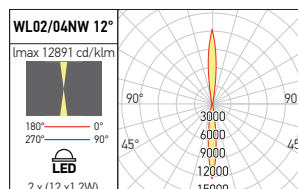

| Code | Finishing | LED type | Power | Input voltage | Dimer | LED flux | System flux | CCT | CRI | Optics | Weight |
|-------------|-----------|-----------------|---------------|---------------|----------|-------------|-------------|-------|-----|--------|---------|
| WL01NW12 DG | DG | POWER LED OSRAM | 12x1,2W | 220-240V AC | Included | 1620 lm | 1025 lm | 4000K | 80 | 12° | 1,41 kg |
| WL01NW30 DG | DG | POWER LED OSRAM | 12x1,2W | 220-240V AC | Included | 1620 lm | 864 lm | 4000K | 80 | 30° | 1,41 kg |
| WL02NW12 DG | DG | POWER LED OSRAM | 2 x (12x1,2W) | 220-240V AC | Included | 2 x 1620 lm | 2 x 1025 lm | 4000K | 80 | 12° | 2,65 kg |
| WL02NW30 DG | DG | POWER LED OSRAM | 2 x (12x1,2W) | 220-240V AC | Included | 2 x 1620 lm | 2 x 864 lm | 4000K | 80 | 30° | 2,65 kg |

WL03

FINISHING AVAILABLE

DG

WL04

FINISHING AVAILABLE

DG

| Code | Finishing | LED type | Power | Input voltage | Dimer | LED flux | System flux | CCT | CRI | Optics | Weight |
|-------------|-----------|-----------------|---------------|---------------|----------|-------------|-------------|-------|-----|--------|---------|
| WL03NW12 DG | DG | POWER LED OSRAM | 12x1,2W | 220-240V AC | Included | 1620 lm | 1025 lm | 4000K | 80 | 12° | 1,65 kg |
| WL03NW30 DG | DG | POWER LED OSRAM | 12x1,2W | 220-240V AC | Included | 1620 lm | 864 lm | 4000K | 80 | 30° | 1,65 kg |
| WL04NW12 DG | DG | POWER LED OSRAM | 2 x (12x1,2W) | 220-240V AC | Included | 2 x 1620 lm | 2 x 1025 lm | 4000K | 80 | 12° | 2,91 kg |
| WL04NW30 DG | DG | POWER LED OSRAM | 2 x (12x1,2W) | 220-240V AC | Included | 2 x 1620 lm | 2 x 864 lm | 4000K | 80 | 30° | 2,91 kg |