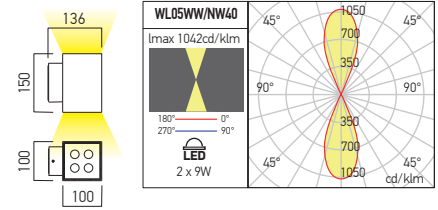

WL05

FINISHING AVAILABLE

DG

Code	Finishing	LED type	Power	Input voltage	Driver	LED flux	System flux	CCT	CRI	Optics	Weight
WL05WW40 DG	DG	POWER LED CREE	2x9W	100-240V AC	Included	2016 lm	1537 lm	3000K	80	40°	1,70 kg
WL05NW40 DG	DG	POWER LED CREE	2x9W	100-240V AC	Included	2168 lm	1653 lm	4000K	80	40°	1,70 kg