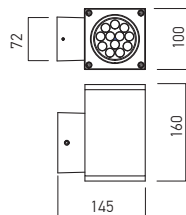

WL03

FINISHING AVAILABLE

DG