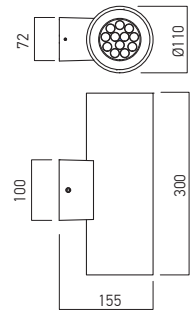

| Code | Finishing | LED type | Power | Input voltage | Dimer | LED flux | System flux | CCT | CRI | Optics | Weight |
|-------------|-----------|-----------------|---------------|---------------|----------|-------------|-------------|-------|-----|--------|---------|
| WL01NW12 DG | DG | POWER LED OSRAM | 12x1,2W | 220-240V AC | Included | 1620 lm | 1025 lm | 4000K | 80 | 12° | 1,41 kg |
| WL01NW30 DG | DG | POWER LED OSRAM | 12x1,2W | 220-240V AC | Included | 1620 lm | 864 lm | 4000K | 80 | 30° | 1,41 kg |
| WL02NW12 DG | DG | POWER LED OSRAM | 2 x (12x1,2W) | 220-240V AC | Included | 2 x 1620 lm | 2 x 1025 lm | 4000K | 80 | 12° | 2,65 kg |
| WL02NW30 DG | DG | POWER LED OSRAM | 2 x (12x1,2W) | 220-240V AC | Included | 2 x 1620 lm | 2 x 864 lm | 4000K | 80 | 30° | 2,65 kg |

WL03

FINISHING AVAILABLE

DG

WL04

FINISHING AVAILABLE

DG

| Code | Finishing | LED type | Power | Input voltage | Dimer | LED flux | System flux | CCT | CRI | Optics | Weight |
|-------------|-----------|-----------------|---------------|---------------|----------|-------------|-------------|-------|-----|--------|---------|
| WL03NW12 DG | DG | POWER LED OSRAM | 12x1,2W | 220-240V AC | Included | 1620 lm | 1025 lm | 4000K | 80 | 12° | 1,65 kg |
| WL03NW30 DG | DG | POWER LED OSRAM | 12x1,2W | 220-240V AC | Included | 1620 lm | 864 lm | 4000K | 80 | 30° | 1,65 kg |
| WL04NW12 DG | DG | POWER LED OSRAM | 2 x (12x1,2W) | 220-240V AC | Included | 2 x 1620 lm | 2 x 1025 lm | 4000K | 80 | 12° | 2,91 kg |
| WL04NW30 DG | DG | POWER LED OSRAM | 2 x (12x1,2W) | 220-240V AC | Included | 2 x 1620 lm | 2 x 864 lm | 4000K | 80 | 30° | 2,91 kg |