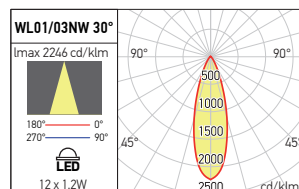

WL03

FINISHING AVAILABLE

DG

WL04

FINISHING AVAILABLE

DG

| Code | Finishing | LED type | Power | Input voltage | Dimer | LED flux | System flux | CCT | CRI | Optics | Weight |
|-------------|-----------|-----------------|---------------|---------------|----------|-------------|-------------|-------|-----|--------|---------|
| WL03NW12 DG | DG | POWER LED OSRAM | 12x1,2W | 220-240V AC | Included | 1620 lm | 1025 lm | 4000K | 80 | 12° | 1,65 kg |
| WL03NW30 DG | DG | POWER LED OSRAM | 12x1,2W | 220-240V AC | Included | 1620 lm | 864 lm | 4000K | 80 | 30° | 1,65 kg |
| WL04NW12 DG | DG | POWER LED OSRAM | 2 x (12x1,2W) | 220-240V AC | Included | 2 x 1620 lm | 2 x 1025 lm | 4000K | 80 | 12° | 2,91 kg |
| WL04NW30 DG | DG | POWER LED OSRAM | 2 x (12x1,2W) | 220-240V AC | Included | 2 x 1620 lm | 2 x 864 lm | 4000K | 80 | 30° | 2,91 kg |