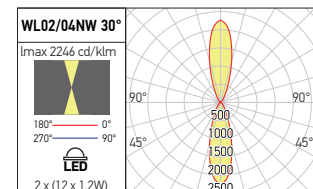

| Code | Finishing | LED type | Power | Input voltage | Dimer | LED flux | System flux | CCT | CRI | Optics | Weight |
|-------------|-----------|-----------------|---------------|---------------|----------|-------------|-------------|-------|-----|--------|---------|
| WL01NW12 DG | DG | POWER LED OSRAM | 12x1,2W | 220-240V AC | Included | 1620 lm | 1025 lm | 4000K | 80 | 12° | 1,41 kg |
| WL01NW30 DG | DG | POWER LED OSRAM | 12x1,2W | 220-240V AC | Included | 1620 lm | 864 lm | 4000K | 80 | 30° | 1,41 kg |
| WL02NW12 DG | DG | POWER LED OSRAM | 2 x (12x1,2W) | 220-240V AC | Included | 2 x 1620 lm | 2 x 1025 lm | 4000K | 80 | 12° | 2,65 kg |
| WL02NW30 DG | DG | POWER LED OSRAM | 2 x (12x1,2W) | 220-240V AC | Included | 2 x 1620 lm | 2 x 864 lm | 4000K | 80 | 30° | 2,65 kg |

WL03

FINISHING AVAILABLE

DG

WL04

FINISHING AVAILABLE

DG

| Code | Finishing | LED type | Power | Input voltage | Dimer | LED flux | System flux | CCT | CRI | Optics | Weight |
|-------------|-----------|-----------------|---------------|---------------|----------|-------------|-------------|-------|-----|--------|---------|
| WL03NW12 DG | DG | POWER LED OSRAM | 12x1,2W | 220-240V AC | Included | 1620 lm | 1025 lm | 4000K | 80 | 12° | 1,65 kg |
| WL03NW30 DG | DG | POWER LED OSRAM | 12x1,2W | 220-240V AC | Included | 1620 lm | 864 lm | 4000K | 80 | 30° | 1,65 kg |
| WL04NW12 DG | DG | POWER LED OSRAM | 2 x (12x1,2W) | 220-240V AC | Included | 2 x 1620 lm | 2 x 1025 lm | 4000K | 80 | 12° | 2,91 kg |
| WL04NW30 DG | DG | POWER LED OSRAM | 2 x (12x1,2W) | 220-240V AC | Included | 2 x 1620 lm | 2 x 864 lm | 4000K | 80 | 30° | 2,91 kg |