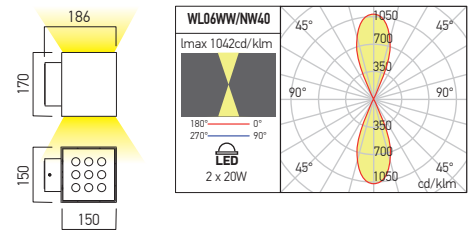

WL03

FINISHING AVAILABLE

DG

WL04

FINISHING AVAILABLE

DG

| Code | Finishing | LED type | Power | Input voltage | Dimer | LED flux | System flux | CCT | CRI | Optics | Weight |
|-------------|-----------|-----------------|---------------|---------------|----------|-------------|-------------|-------|-----|--------|---------|
| WL03NW12 DG | DG | POWER LED OSRAM | 12x1,2W | 220-240V AC | Included | 1620 lm | 1025 lm | 4000K | 80 | 12° | 1,65 kg |
| WL03NW30 DG | DG | POWER LED OSRAM | 12x1,2W | 220-240V AC | Included | 1620 lm | 864 lm | 4000K | 80 | 30° | 1,65 kg |
| WL04NW12 DG | DG | POWER LED OSRAM | 2 x (12x1,2W) | 220-240V AC | Included | 2 x 1620 lm | 2 x 1025 lm | 4000K | 80 | 12° | 2,91 kg |
| WL04NW30 DG | DG | POWER LED OSRAM | 2 x (12x1,2W) | 220-240V AC | Included | 2 x 1620 lm | 2 x 864 lm | 4000K | 80 | 30° | 2,91 kg |

WL05

FINISHING AVAILABLE

DG

| Code | Finishing | LED type | Power | Input voltage | Driver | LED flux | System flux | CCT | CRI | Optics | Weight |
|-------------|-----------|----------------|-------|---------------|----------|----------|-------------|-------|-----|--------|---------|
| WL05WW40 DG | DG | POWER LED CREE | 2x9W | 100-240V AC | Included | 2016 lm | 1537 lm | 3000K | 80 | 40° | 1,70 kg |
| WL05NW40 DG | DG | POWER LED CREE | 2x9W | 100-240V AC | Included | 2168 lm | 1653 lm | 4000K | 80 | 40° | 1,70 kg |

WL06

FINISHING AVAILABLE

DG

| Code | Finishing | LED type | Power | Input voltage | Driver | LED flux | System flux | CCT | CRI | Optics | Weight |
|-------------|-----------|----------------|-------|---------------|----------|----------|-------------|-------|-----|--------|---------|
| WL06WW40 DG | DG | POWER LED CREE | 2x20W | 220-240V AC | Included | 3742 lm | 2853 lm | 3000K | 80 | 40° | 3,30 kg |
| WL06NW40 DG | DG | POWER LED CREE | 2x20W | 220-240V AC | Included | 4024 lm | 3068 lm | 4000K | 80 | 40° | 3,30 kg |