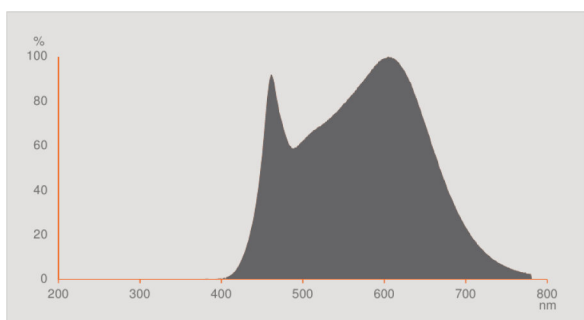

Energy consumption	6 kWh/1000h

Country-specific categorizations

Order reference	LPPAR16D5036 5,

Light Distribution

Spectral power distribution

LOGISTICAL DATA

Product code	Packaging unit (Pieces/Unit)	Dimensions (length x width x height)	Gross weight	Volume
4058075260030	Folding carton box 5	52 mm x 186 mm x 57 mm	267.00 g	0.55 dm³
4058075260047	Shipping carton box 50	382 mm x 268 mm x 72 mm	2829.00 g	7.37 dm³
4058075260054	Folding carton box 1	49 mm x 49 mm x 62 mm	55.00 g	0.15 dm³
4058075260061	Shipping carton box 10	257 mm x 110 mm x 70 mm	603.00 g	1.98 dm³

The mentioned product code describes the smallest quantity unit which can be ordered. One shipping unit can contain one or more single products. When placing an order, for the quantity please enter single or multiples of a shipping unit.

REFERENCES / LINKS

For dimming conformity see
▶ www.ledvance.com/dim