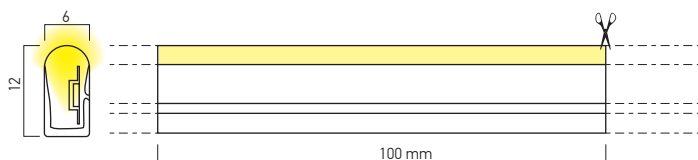

# xsnake 6x12

**3 YEARS  
WARRANTY**

Code	LED type	Power (W/m)	Length	Power	No. of LED/m	LED flux	System flux (lm/meter)	CCT	CRI
SNK6X12WW	SMD 2835	8W	20 m	160W	120 LED/m	840 lm/m	250 lm/m	3000K	80
SNK6X12NW	SMD 2835	8W	20 m	160W	120 LED/m	890 lm/m	265 lm/m	4000K	80
SNK6X12CW	SMD 2835	8W	20 m	160W	120 LED/m	900 lm/m	270 lm/m	6500K	80
SNK6X12R	SMD 2835	8W	20 m	160W	120 LED/m	350 lm/m	120 lm/m	Red	
SNK6X12G	SMD 2835	8W	20 m	160W	120 LED/m	540 lm/m	185 lm/m	Green	
SNK6X12B	SMD 2835	8W	20 m	160W	120 LED/m	320 lm/m	110 lm/m	Blue	
SNK6X12AB	SMD 2835	8W	20 m	160W	120 LED/m	690 lm/m	220 lm/m	Amber	
SNK6X12PK	SMD 2835	8W	20 m	160W	120 LED/m	310 lm/m	105 lm/m	Pink	