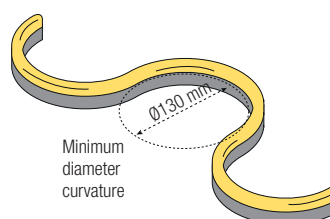

# xsnake 6x12

**3 YEARS  
WARRANTY**

Code	LED type	Power (W/m)	Length	Power	No. of LED/m	LED flux	System flux (lm/meter)	CCT	CRI
SNK6X12WW	SMD 2835	8W	20 m	160W	120 LED/m	840 lm/m	250 lm/m	3000K	80
SNK6X12NW	SMD 2835	8W	20 m	160W	120 LED/m	890 lm/m	265 lm/m	4000K	80
SNK6X12CW	SMD 2835	8W	20 m	160W	120 LED/m	900 lm/m	270 lm/m	6500K	80
SNK6X12R	SMD 2835	8W	20 m	160W	120 LED/m	350 lm/m	120 lm/m	Red	
SNK6X12G	SMD 2835	8W	20 m	160W	120 LED/m	540 lm/m	185 lm/m	Green	
SNK6X12B	SMD 2835	8W	20 m	160W	120 LED/m	320 lm/m	110 lm/m	Blue	
SNK6X12AB	SMD 2835	8W	20 m	160W	120 LED/m	690 lm/m	220 lm/m	Amber	
SNK6X12PK	SMD 2835	8W	20 m	160W	120 LED/m	310 lm/m	105 lm/m	Pink	

## EN

Flexible LED strips (SMD 2835, 120 LED/m), available with monochromatic color temperature, warm white, neutral white or cool white and different colors as red, green, blue, amber and pink, waterproof silicone coating (IP67), with the possibility of horizontal bending.

Total length of the roll is 20m, power supply cable at each side, sectionable every 100 mm or multiple of this size.

Available accessories for sealing after cutting and fixing.

All accessories have to be ordered separately.

Lungime totală rolă 20m, alimentată la ambele capete, secționabilă la fiecare 100 mm sau multiplu al acestor dimensiuni.

Sunt disponibile accesorii de etanșare după tăiere și de fixare. Toate accesoriile se comandă separat.