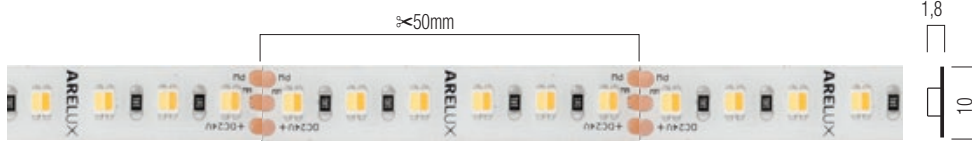

XSTRIP TUNING WHITE IP20

3 YEARS WARRANTY

Standards: EN 60598-1:2015, EN 60598-2-21:2015, EN 62493:2015, EN 62471:2008, EN 62031:2008 + A2:2015, EN 60529:1992 + A2:2013, EN 55015:2013 + A1:2015, EN 61000-3-2:2014, EN 61000-3-3:2013, EN 61547:2009

**9,6W/m
120 LED/m
24V DC**

RECOMMENDED CV DRIVERS

EN

Flexible LED strip, 3527 dual, tunable white, UWW-CW SMD 2 colors in 1 type of LED, 120 LEDs/m, with the possibility to change the color temperature between 2700K and 6000K, for interior (IP20).

Total length of a strip is 5m.

Each strip is sectionable every 50 mm in segments or groups of segments with 6 LED each.

3M double-sided adhesive tape mounted on the back allows easy fixing.

Range of applications

IT

Striscia flessibile a LED tipo 3527 dual, tunable white, UWW-CW, SMD 2 colori in 1 LED, con la possibilità di cambiare la temperatura di colore tra 2700K e 6000K, 120 LED/m, per interni (IP20).

Lunghezza totale di 5m, sezionabile ogni 50 mm in gruppi di 6 LED o multipli.