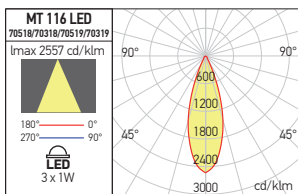

MT 115 LED

Smarter®

RECESSED DOWNLIGHTS
SPOTURI ÎNCASTRATE
INCASSI

Mat white (MWH)

Aluminum (AL)

PHOTOMETRIC DATA

Code	LED type	Power	Input voltage	LED flux	System flux	CCT	Driver	Optics	CRI		Weight
70516 MWH	Power LED EPISTAR	3x1W	220-240V AC	330 lm	236 lm	3000K	Included	45°	80		0,14 kg
70316 MWH	Power LED EPISTAR	3x1W	220-240V AC	360 lm	248 lm	4000K	Included	45°	80		0,14 kg
70517 AL	Power LED EPISTAR	3x1W	220-240V AC	330 lm	236 lm	3000K	Included	45°	80		0,14 kg
70317 AL	Power LED EPISTAR	3x1W	220-240V AC	360 lm	248 lm	4000K	Included	45°	80		0,14 kg

IT

Faretti rotondi orientabili da incasso per interni, dotati di LED di potenza.

MT 116 LED

RECESSED DOWNLIGHTS
SPOTURI ÎNCASTRATE
INCASSI

Mat white (MWH)

Aluminum (AL)

PHOTOMETRIC DATA

Code	LED type	Power	Input voltage	LED flux	System flux	CCT	Driver	Optics	CRI		Weight
70518 MWH	Power LED EPISTAR	3x1W	220-240V AC	330 lm	236 lm	3000K	Included	45°	80		0,14 kg
70318 MWH	Power LED EPISTAR	3x1W	220-240V AC	360 lm	248 lm	4000K	Included	45°	80		0,14 kg
70519 AL	Power LED EPISTAR	3x1W	220-240V AC	330 lm	236 lm	3000K	Included	45°	80		0,14 kg
70319 AL	Power LED EPISTAR	3x1W	220-240V AC	360 lm	248 lm	4000K	Included	45°	80		0,14 kg