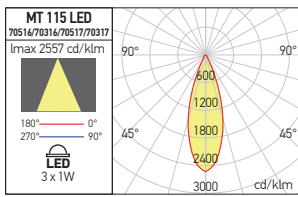

MT 115 LED

Smarter®

RECESSED DOWNLIGHTS
SPOTURI ÎNCASTRATE
INCASSI

Mat white (MWH)

Aluminum (AL)

PHOTOMETRIC DATA

Code	LED type	Power	Input voltage	LED flux	System flux	CCT	Driver	Optics	CRI		Weight
70516 MWH	Power LED EPISTAR	3x1W	220-240V AC	330 lm	236 lm	3000K	Included	45°	80		0,14 kg
70316 MWH	Power LED EPISTAR	3x1W	220-240V AC	360 lm	248 lm	4000K	Included	45°	80		0,14 kg
70517 AL	Power LED EPISTAR	3x1W	220-240V AC	330 lm	236 lm	3000K	Included	45°	80		0,14 kg
70317 AL	Power LED EPISTAR	3x1W	220-240V AC	360 lm	248 lm	4000K	Included	45°	80		0,14 kg

IT

Faretti rotondi orientabili da incasso per interni, dotati di LED di potenza.

MT 116 LED

RECESSED DOWNLIGHTS
SPOTURI ÎNCASTRATE
INCASSI

Mat white (MWH)

Aluminum (AL)

PHOTOMETRIC DATA

Code	LED type	Power	Input voltage	LED flux	System flux	CCT	Driver	Optics	CRI		Weight
70518 MWH	Power LED EPISTAR	3x1W	220-240V AC	330 lm	236 lm	3000K	Included	45°	80		0,14 kg
70318 MWH	Power LED EPISTAR	3x1W	220-240V AC	360 lm	248 lm	4000K	Included	45°	80		0,14 kg
70519 AL	Power LED EPISTAR	3x1W	220-240V AC	330 lm	236 lm	3000K	Included	45°	80		0,14 kg
70319 AL	Power LED EPISTAR	3x1W	220-240V AC	360 lm	248 lm	4000K	Included	45°	80		0,14 kg