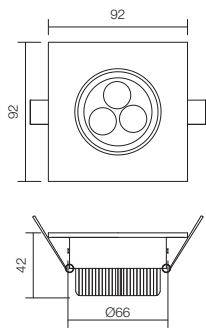

MT 115 LED

Smarter®

RECESSED DOWNLIGHTS
SPOTURI ÎNCASTRATE
INCASSI

Mat white (MWH)

Aluminum (AL)

PHOTOMETRIC DATA

Code	LED type	Power	Input voltage	LED flux	System flux	CCT	Driver	Optics	CRI		Weight
70516 MWH	Power LED EPISTAR	3x1W	220-240V AC	330 lm	236 lm	3000K	Included	45°	80		0,14 kg
70316 MWH	Power LED EPISTAR	3x1W	220-240V AC	360 lm	248 lm	4000K	Included	45°	80		0,14 kg
70517 AL	Power LED EPISTAR	3x1W	220-240V AC	330 lm	236 lm	3000K	Included	45°	80		0,14 kg
70317 AL	Power LED EPISTAR	3x1W	220-240V AC	360 lm	248 lm	4000K	Included	45°	80		0,14 kg

EN

Round adjustable recessed downlights, for interior mounting, equipped with power LEDs.

RO

Corpuri de iluminat rotunde, orientabile, încastrate, pentru montaj în interior, echipate cu LED-uri de putere.

IT

Faretti rotondi orientabili da incasso per interni, dotati di LED di potenza.

MT 116 LED

RECESSED DOWNLIGHTS
SPOTURI ÎNCASTRATE
INCASSI

Mat white (MWH)

Aluminum (AL)

PHOTOMETRIC DATA

Code	LED type	Power	Input voltage	LED flux	System flux	CCT	Driver	Optics	CRI		Weight
70518 MWH	Power LED EPISTAR	3x1W	220-240V AC	330 lm	236 lm	3000K	Included	45°	80		0,14 kg
70318 MWH	Power LED EPISTAR	3x1W	220-240V AC	360 lm	248 lm	4000K	Included	45°	80		0,14 kg
70519 AL	Power LED EPISTAR	3x1W	220-240V AC	330 lm	236 lm	3000K	Included	45°	80		0,14 kg
70319 AL	Power LED EPISTAR	3x1W	220-240V AC	360 lm	248 lm	4000K	Included	45°	80		0,14 kg