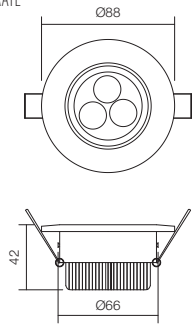

MT 115 LED

Smarter®

RECESSED DOWNLIGHTS
SPOTURI ÎNCASTRATE
INCASSI

Mat white (MWH)

Aluminum (AL)

PHOTOMETRIC DATA

Code	LED type	Power	Input voltage	LED flux	System flux	CCT	Driver	Optics	CRI		Weight
70516 MWH	Power LED EPISTAR	3x1W	220-240V AC	330 lm	236 lm	3000K	Included	45°	80		0,14 kg
70316 MWH	Power LED EPISTAR	3x1W	220-240V AC	360 lm	248 lm	4000K	Included	45°	80		0,14 kg
70517 AL	Power LED EPISTAR	3x1W	220-240V AC	330 lm	236 lm	3000K	Included	45°	80		0,14 kg
70317 AL	Power LED EPISTAR	3x1W	220-240V AC	360 lm	248 lm	4000K	Included	45°	80		0,14 kg

IT

Faretti rotondi orientabili da incasso per interni, dotati di LED di potenza.

MT 116 LED

RECESSED DOWNLIGHTS
SPOTURI ÎNCASTRATE
INCASSI

Mat white (MWH)

Aluminum (AL)

PHOTOMETRIC DATA

Code	LED type	Power	Input voltage	LED flux	System flux	CCT	Driver	Optics	CRI		Weight
70518 MWH	Power LED EPISTAR	3x1W	220-240V AC	330 lm	236 lm	3000K	Included	45°	80		0,14 kg
70318 MWH	Power LED EPISTAR	3x1W	220-240V AC	360 lm	248 lm	4000K	Included	45°	80		0,14 kg
70519 AL	Power LED EPISTAR	3x1W	220-240V AC	330 lm	236 lm	3000K	Included	45°	80		0,14 kg
70319 AL	Power LED EPISTAR	3x1W	220-240V AC	360 lm	248 lm	4000K	Included	45°	80		0,14 kg