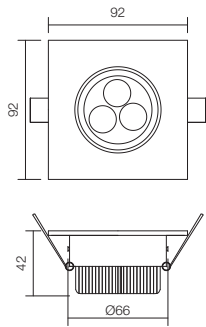

MT 115 LED

Smarter®

RECESSED DOWNLIGHTS
SPOTURI ÎNCASTRATE
INCASSI

Mat white (MWH)

Aluminum (AL)

PHOTOMETRIC DATA

Code	LED type	Power	Input voltage	LED flux	System flux	CCT	Driver	Optics	CRI	Weight
70516 MWH	Power LED EPISTAR	3x1W	220-240V AC	330 lm	236 lm	3000K	Included	45°	80	0,14 kg
70316 MWH	Power LED EPISTAR	3x1W	220-240V AC	360 lm	248 lm	4000K	Included	45°	80	0,14 kg
70517 AL	Power LED EPISTAR	3x1W	220-240V AC	330 lm	236 lm	3000K	Included	45°	80	0,14 kg
70317 AL	Power LED EPISTAR	3x1W	220-240V AC	360 lm	248 lm	4000K	Included	45°	80	0,14 kg

EN

Round adjustable recessed downlights, for interior mounting, equipped with power LEDs.

RO

Corpuri de iluminat rotunde, orientabile, încastrate, pentru montaj în interior, echipate cu LED-uri de putere.

IT

Faretti rotondi orientabili da incasso per interni, dotati di LED di potenza.

MT 116 LED

RECESSED DOWNLIGHTS
SPOTURI ÎNCASTRATE
INCASSI

Mat white (MWH)

Aluminum (AL)

PHOTOMETRIC DATA

Code	LED type	Power	Input voltage	LED flux	System flux	CCT	Driver	Optics	CRI	Weight
70518 MWH	Power LED EPISTAR	3x1W	220-240V AC	330 lm	236 lm	3000K	Included	45°	80	0,14 kg
70318 MWH	Power LED EPISTAR	3x1W	220-240V AC	360 lm	248 lm	4000K	Included	45°	80	0,14 kg
70519 AL	Power LED EPISTAR	3x1W	220-240V AC	330 lm	236 lm	3000K	Included	45°	80	0,14 kg
70319 AL	Power LED EPISTAR	3x1W	220-240V AC	360 lm	248 lm	4000K	Included	45°	80	0,14 kg