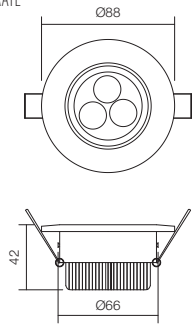

MT 115 LED

Smarter®

RECESSED DOWNLIGHTS
SPOTURI ÎNCASTRATE
INCASSI

Mat white (MWH)

Aluminum (AL)

PHOTOMETRIC DATA

Code	LED type	Power	Input voltage	LED flux	System flux	CCT	Driver	Optics	CRI	Weight
70516 MWH	Power LED EPISTAR	3x1W	220-240V AC	330 lm	236 lm	3000K	Included	45°	80	0,14 kg
70316 MWH	Power LED EPISTAR	3x1W	220-240V AC	360 lm	248 lm	4000K	Included	45°	80	0,14 kg
70517 AL	Power LED EPISTAR	3x1W	220-240V AC	330 lm	236 lm	3000K	Included	45°	80	0,14 kg
70317 AL	Power LED EPISTAR	3x1W	220-240V AC	360 lm	248 lm	4000K	Included	45°	80	0,14 kg

IT

Faretti rotondi orientabili da incasso per interni, dotati di LED di potenza.

MT 116 LED

RECESSED DOWNLIGHTS
SPOTURI ÎNCASTRATE
INCASSI

Mat white (MWH)

Aluminum (AL)

PHOTOMETRIC DATA

Code	LED type	Power	Input voltage	LED flux	System flux	CCT	Driver	Optics	CRI	Weight
70518 MWH	Power LED EPISTAR	3x1W	220-240V AC	330 lm	236 lm	3000K	Included	45°	80	0,14 kg
70318 MWH	Power LED EPISTAR	3x1W	220-240V AC	360 lm	248 lm	4000K	Included	45°	80	0,14 kg
70519 AL	Power LED EPISTAR	3x1W	220-240V AC	330 lm	236 lm	3000K	Included	45°	80	0,14 kg
70319 AL	Power LED EPISTAR	3x1W	220-240V AC	360 lm	248 lm	4000K	Included	45°	80	0,14 kg