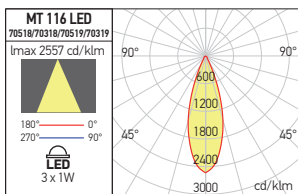

MT 115 LED

Smarter®

RECESSED DOWNLIGHTS
SPOTURI ÎNCASTRATE
INCASSI

Mat white (MWH)

Aluminum (AL)

PHOTOMETRIC DATA

Code	LED type	Power	Input voltage	LED flux	System flux	CCT	Driver	Optics	CRI	Weight
70516 MWH	Power LED EPISTAR	3x1W	220-240V AC	330 lm	236 lm	3000K	Included	45°	80	0,14 kg
70316 MWH	Power LED EPISTAR	3x1W	220-240V AC	360 lm	248 lm	4000K	Included	45°	80	0,14 kg
70517 AL	Power LED EPISTAR	3x1W	220-240V AC	330 lm	236 lm	3000K	Included	45°	80	0,14 kg
70317 AL	Power LED EPISTAR	3x1W	220-240V AC	360 lm	248 lm	4000K	Included	45°	80	0,14 kg

IT

Faretti rotondi orientabili da incasso per interni, dotati di LED di potenza.

MT 116 LED

RECESSED DOWNLIGHTS
SPOTURI ÎNCASTRATE
INCASSI

Mat white (MWH)

Aluminum (AL)

PHOTOMETRIC DATA

Code	LED type	Power	Input voltage	LED flux	System flux	CCT	Driver	Optics	CRI	Weight
70518 MWH	Power LED EPISTAR	3x1W	220-240V AC	330 lm	236 lm	3000K	Included	45°	80	0,14 kg
70318 MWH	Power LED EPISTAR	3x1W	220-240V AC	360 lm	248 lm	4000K	Included	45°	80	0,14 kg
70519 AL	Power LED EPISTAR	3x1W	220-240V AC	330 lm	236 lm	3000K	Included	45°	80	0,14 kg
70319 AL	Power LED EPISTAR	3x1W	220-240V AC	360 lm	248 lm	4000K	Included	45°	80	0,14 kg