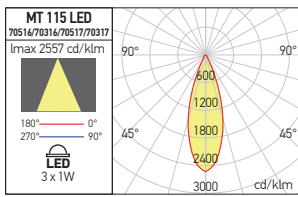

MT 115 LED

Smarter®

RECESSED DOWNLIGHTS
SPOTURI ÎNCASTRATE
INCASSI

Mat white (MWH)

Aluminum (AL)

PHOTOMETRIC DATA

Code	LED type	Power	Input voltage	LED flux	System flux	CCT	Driver	Optics	CRI	Weight
70516 MWH	Power LED EPISTAR	3x1W	220-240V AC	330 lm	236 lm	3000K	Included	45°	80	0,14 kg
70316 MWH	Power LED EPISTAR	3x1W	220-240V AC	360 lm	248 lm	4000K	Included	45°	80	0,14 kg
70517 AL	Power LED EPISTAR	3x1W	220-240V AC	330 lm	236 lm	3000K	Included	45°	80	0,14 kg
70317 AL	Power LED EPISTAR	3x1W	220-240V AC	360 lm	248 lm	4000K	Included	45°	80	0,14 kg

IT

Faretti rotondi orientabili da incasso per interni, dotati di LED di potenza.

MT 116 LED

RECESSED DOWNLIGHTS
SPOTURI ÎNCASTRATE
INCASSI

Mat white (MWH)

Aluminum (AL)

PHOTOMETRIC DATA

Code	LED type	Power	Input voltage	LED flux	System flux	CCT	Driver	Optics	CRI	Weight
70518 MWH	Power LED EPISTAR	3x1W	220-240V AC	330 lm	236 lm	3000K	Included	45°	80	0,14 kg
70318 MWH	Power LED EPISTAR	3x1W	220-240V AC	360 lm	248 lm	4000K	Included	45°	80	0,14 kg
70519 AL	Power LED EPISTAR	3x1W	220-240V AC	330 lm	236 lm	3000K	Included	45°	80	0,14 kg
70319 AL	Power LED EPISTAR	3x1W	220-240V AC	360 lm	248 lm	4000K	Included	45°	80	0,14 kg