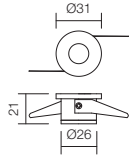

MT 117 LED

RECESSED DOWNLIGHTS
SPOTURI ÎNCASTRATE
INCASSI

Mat white (MWH)

Aluminum (AL)

PHOTOMETRIC DATA

Code	LED type	Power	Input voltage	LED flux	System flux	CCT	Driver	Optics	CRI		Weight
70520 MWH	POWER LED EPISTAR	1x1W	220-240V AC	110 lm	63 lm	3000K	Included	45°	80		0,11 kg
70320 MWH	POWER LED EPISTAR	1x1W	220-240V AC	120 lm	67 lm	4000K	Included	45°	80		0,11 kg
70521 AL	POWER LED EPISTAR	1x1W	220-240V AC	110 lm	63 lm	3000K	Included	45°	80		0,11 kg
70321 AL	POWER LED EPISTAR	1x1W	220-240V AC	120 lm	67 lm	4000K	Included	45°	80		0,11 kg

MT 118 LED

RECESSED DOWNLIGHTS
SPOTURI ÎNCASTRATE
INCASSI

Mat white (MWH)

Aluminum (AL)

PHOTOMETRIC DATA

Code	LED type	Power	Input voltage	LED flux	System flux	CCT	Driver	Optics	CRI		Weight
70522 MWH	POWER LED EPISTAR	1x1W	220-240V AC	110 lm	63 lm	3000K	Included	45°	80		0,11 kg
70322 MWH	POWER LED EPISTAR	1x1W	220-240V AC	120 lm	67 lm	4000K	Included	45°	80		0,11 kg
70523 AL	POWER LED EPISTAR	1x1W	220-240V AC	110 lm	63 lm	3000K	Included	45°	80		0,11 kg
70323 AL	POWER LED EPISTAR	1x1W	220-240V AC	120 lm	67 lm	4000K	Included	45°	80		0,11 kg