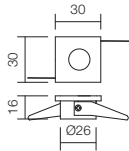

MT 117 LED

RECESSED DOWNLIGHTS
SPOTURI ÎNCASTRATE
INCASSI

Mat white (MWH)

Aluminum (AL)

PHOTOMETRIC DATA

Code	LED type	Power	Input voltage	LED flux	System flux	CCT	Driver	Optics	CRI		Weight
70520 MWH	POWER LED EPISTAR	1x1W	220-240V AC	110 lm	63 lm	3000K	Included	45°	80		0,11 kg
70320 MWH	POWER LED EPISTAR	1x1W	220-240V AC	120 lm	67 lm	4000K	Included	45°	80		0,11 kg
70521 AL	POWER LED EPISTAR	1x1W	220-240V AC	110 lm	63 lm	3000K	Included	45°	80		0,11 kg
70321 AL	POWER LED EPISTAR	1x1W	220-240V AC	120 lm	67 lm	4000K	Included	45°	80		0,11 kg

MT 118 LED

RECESSED DOWNLIGHTS
SPOTURI ÎNCASTRATE
INCASSI

Mat white (MWH)

Aluminum (AL)

PHOTOMETRIC DATA

Code	LED type	Power	Input voltage	LED flux	System flux	CCT	Driver	Optics	CRI		Weight
70522 MWH	POWER LED EPISTAR	1x1W	220-240V AC	110 lm	63 lm	3000K	Included	45°	80		0,11 kg
70322 MWH	POWER LED EPISTAR	1x1W	220-240V AC	120 lm	67 lm	4000K	Included	45°	80		0,11 kg
70523 AL	POWER LED EPISTAR	1x1W	220-240V AC	110 lm	63 lm	3000K	Included	45°	80		0,11 kg
70323 AL	POWER LED EPISTAR	1x1W	220-240V AC	120 lm	67 lm	4000K	Included	45°	80		0,11 kg