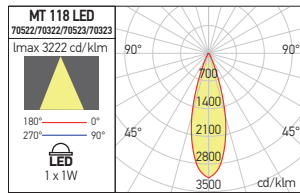

MT 117 LED

RECESSED DOWNLIGHTS
SPOTURI ÎNCASTRATE
INCASSI

Mat white (MWH)

Aluminum (AL)

PHOTOMETRIC DATA

Code	LED type	Power	Input voltage	LED flux	System flux	CCT	Driver	Optics	CRI		Weight
70520 MWH	POWER LED EPISTAR	1x1W	220-240V AC	110 lm	63 lm	3000K	Included	45°	80		0,11 kg
70320 MWH	POWER LED EPISTAR	1x1W	220-240V AC	120 lm	67 lm	4000K	Included	45°	80		0,11 kg
70521 AL	POWER LED EPISTAR	1x1W	220-240V AC	110 lm	63 lm	3000K	Included	45°	80		0,11 kg
70321 AL	POWER LED EPISTAR	1x1W	220-240V AC	120 lm	67 lm	4000K	Included	45°	80		0,11 kg

MT 118 LED

RECESSED DOWNLIGHTS
SPOTURI ÎNCASTRATE
INCASSI

Mat white (MWH)

Aluminum (AL)

PHOTOMETRIC DATA

Code	LED type	Power	Input voltage	LED flux	System flux	CCT	Driver	Optics	CRI		Weight
70522 MWH	POWER LED EPISTAR	1x1W	220-240V AC	110 lm	63 lm	3000K	Included	45°	80		0,11 kg
70322 MWH	POWER LED EPISTAR	1x1W	220-240V AC	120 lm	67 lm	4000K	Included	45°	80		0,11 kg
70523 AL	POWER LED EPISTAR	1x1W	220-240V AC	110 lm	63 lm	3000K	Included	45°	80		0,11 kg
70323 AL	POWER LED EPISTAR	1x1W	220-240V AC	120 lm	67 lm	4000K	Included	45°	80		0,11 kg