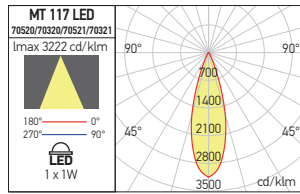

MT 117 LED

RECESSED DOWNLIGHTS
SPOTURI ÎNCASTRATE
INCASSI

Mat white (MWH)

Aluminum (AL)

PHOTOMETRIC DATA

Code	LED type	Power	Input voltage	LED flux	System flux	CCT	Driver	Optics	CRI		Weight
70520 MWH	POWER LED EPISTAR	1x1W	220-240V AC	110 lm	63 lm	3000K	Included	45°	80		0,11 kg
70320 MWH	POWER LED EPISTAR	1x1W	220-240V AC	120 lm	67 lm	4000K	Included	45°	80		0,11 kg
70521 AL	POWER LED EPISTAR	1x1W	220-240V AC	110 lm	63 lm	3000K	Included	45°	80		0,11 kg
70321 AL	POWER LED EPISTAR	1x1W	220-240V AC	120 lm	67 lm	4000K	Included	45°	80		0,11 kg

MT 118 LED

RECESSED DOWNLIGHTS
SPOTURI ÎNCASTRATE
INCASSI

Mat white (MWH)

Aluminum (AL)

PHOTOMETRIC DATA

Code	LED type	Power	Input voltage	LED flux	System flux	CCT	Driver	Optics	CRI		Weight
70522 MWH	POWER LED EPISTAR	1x1W	220-240V AC	110 lm	63 lm	3000K	Included	45°	80		0,11 kg
70322 MWH	POWER LED EPISTAR	1x1W	220-240V AC	120 lm	67 lm	4000K	Included	45°	80		0,11 kg
70523 AL	POWER LED EPISTAR	1x1W	220-240V AC	110 lm	63 lm	3000K	Included	45°	80		0,11 kg
70323 AL	POWER LED EPISTAR	1x1W	220-240V AC	120 lm	67 lm	4000K	Included	45°	80		0,11 kg