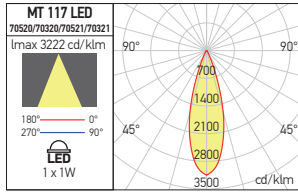

## PHOTOMETRIC DATA

Code	LED type	Power	Input voltage	LED flux	System flux	CCT	Driver	Optics	CRI		Weight
<b>70520 MWH</b>	POWER LED EPISTAR	1x1W	220-240V AC	110 lm	63 lm	3000K	Included	45°	80		0,11 kg
<b>70320 MWH</b>	POWER LED EPISTAR	1x1W	220-240V AC	120 lm	67 lm	4000K	Included	45°	80		0,11 kg
<b>70521 AL</b>	POWER LED EPISTAR	1x1W	220-240V AC	110 lm	63 lm	3000K	Included	45°	80		0,11 kg
<b>70321 AL</b>	POWER LED EPISTAR	1x1W	220-240V AC	120 lm	67 lm	4000K	Included	45°	80		0,11 kg

## PHOTOMETRIC DATA

Code	LED type	Power	Input voltage	LED flux	System flux	CCT	Driver	Optics	CRI		Weight
<b>70522 MWH</b>	POWER LED EPISTAR	1x1W	220-240V AC	110 lm	63 lm	3000K	Included	45°	80		0,11 kg
<b>70322 MWH</b>	POWER LED EPISTAR	1x1W	220-240V AC	120 lm	67 lm	4000K	Included	45°	80		0,11 kg
<b>70523 AL</b>	POWER LED EPISTAR	1x1W	220-240V AC	110 lm	63 lm	3000K	Included	45°	80		0,11 kg
<b>70323 AL</b>	POWER LED EPISTAR	1x1W	220-240V AC	120 lm	67 lm	4000K	Included	45°	80		0,11 kg