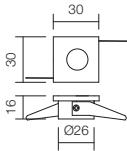

RECESSED DOWNLIGHTS
SPOTURI ÎNCASTRATE
INCASSI

Mat white (MWH)

Aluminum (AL)