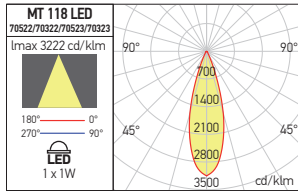

## PHOTOMETRIC DATA

Code	LED type	Power	Input voltage	LED flux	System flux	CCT	Driver	Optics	CRI		Weight
<b>70520 MWH</b>	POWER LED EPISTAR	1x1W	220-240V AC	110 lm	63 lm	3000K	Included	45°	80		0,11 kg
<b>70320 MWH</b>	POWER LED EPISTAR	1x1W	220-240V AC	120 lm	67 lm	4000K	Included	45°	80		0,11 kg
<b>70521 AL</b>	POWER LED EPISTAR	1x1W	220-240V AC	110 lm	63 lm	3000K	Included	45°	80		0,11 kg
<b>70321 AL</b>	POWER LED EPISTAR	1x1W	220-240V AC	120 lm	67 lm	4000K	Included	45°	80		0,11 kg

## PHOTOMETRIC DATA

Code	LED type	Power	Input voltage	LED flux	System flux	CCT	Driver	Optics	CRI		Weight
<b>70522 MWH</b>	POWER LED EPISTAR	1x1W	220-240V AC	110 lm	63 lm	3000K	Included	45°	80		0,11 kg
<b>70322 MWH</b>	POWER LED EPISTAR	1x1W	220-240V AC	120 lm	67 lm	4000K	Included	45°	80		0,11 kg
<b>70523 AL</b>	POWER LED EPISTAR	1x1W	220-240V AC	110 lm	63 lm	3000K	Included	45°	80		0,11 kg
<b>70323 AL</b>	POWER LED EPISTAR	1x1W	220-240V AC	120 lm	67 lm	4000K	Included	45°	80		0,11 kg