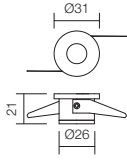

RECESSED DOWNLIGHTS
SPOTURI ÎNCASTRATE
INCASSI

Mat white (MWH)

Aluminum (AL)