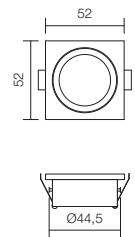

MT 119 LED

Smarter®

RECESSED DOWNLIGHTS
SPOTURI ÎNCASTRATE
INCASSI

Mat white (MWH)

Aluminum (AL)

PHOTOMETRIC DATA

Code	LED type	Power	Input voltage	LED flux	System flux	CCT	Driver	Optics	CRI		Weight
70524 MWH	POWER LED EPISTAR	1x1W	220-240V AC	110 lm	63 lm	3000K	Included	45°	80		0,11 kg
70324 MWH	POWER LED EPISTAR	1x1W	220-240V AC	120 lm	67 lm	4000K	Included	45°	80		0,11 kg
70525 AL	POWER LED EPISTAR	1x1W	220-240V AC	110 lm	63 lm	3000K	Included	45°	80		0,11 kg
70325 AL	POWER LED EPISTAR	1x1W	220-240V AC	120 lm	67 lm	4000K	Included	45°	80		0,11 kg

IT

Faretti rotondi orientabili da incasso per interni, dotati di LED di potenza.

MT 120 LED

RECESSED DOWNLIGHTS
SPOTURI ÎNCASTRATE
INCASSI

Mat white (MWH)

Aluminum (AL)

PHOTOMETRIC DATA

Code	LED type	Power	Input voltage	LED flux	System flux	CCT	Driver	Optics	CRI		Weight
70526 MWH	POWER LED EPISTAR	1x1W	220-240V AC	110 lm	63 lm	3000K	Included	45°	80		0,11 kg
70326 MWH	POWER LED EPISTAR	1x1W	220-240V AC	120 lm	67 lm	4000K	Included	45°	80		0,11 kg
70527 AL	POWER LED EPISTAR	1x1W	220-240V AC	110 lm	63 lm	3000K	Included	45°	80		0,11 kg
70327 AL	POWER LED EPISTAR	1x1W	220-240V AC	120 lm	67 lm	4000K	Included	45°	80		0,11 kg