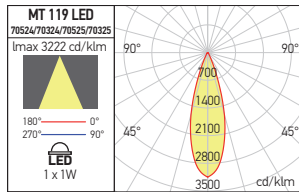

MT 119 LED

Smarter®

RECESSED DOWNLIGHTS
SPOTURI ÎNCASTRATE
INCASSI

Mat white (MWH)

Aluminum (AL)

PHOTOMETRIC DATA

Code	LED type	Power	Input voltage	LED flux	System flux	CCT	Driver	Optics	CRI		Weight
70524 MWH	POWER LED EPISTAR	1x1W	220-240V AC	110 lm	63 lm	3000K	Included	45°	80		0,11 kg
70324 MWH	POWER LED EPISTAR	1x1W	220-240V AC	120 lm	67 lm	4000K	Included	45°	80		0,11 kg
70525 AL	POWER LED EPISTAR	1x1W	220-240V AC	110 lm	63 lm	3000K	Included	45°	80		0,11 kg
70325 AL	POWER LED EPISTAR	1x1W	220-240V AC	120 lm	67 lm	4000K	Included	45°	80		0,11 kg

IT

Faretti rotondi orientabili da incasso per interni, dotati di LED di potenza.

MT 120 LED

RECESSED DOWNLIGHTS
SPOTURI ÎNCASTRATE
INCASSI

Mat white (MWH)

Aluminum (AL)

PHOTOMETRIC DATA

Code	LED type	Power	Input voltage	LED flux	System flux	CCT	Driver	Optics	CRI		Weight
70526 MWH	POWER LED EPISTAR	1x1W	220-240V AC	110 lm	63 lm	3000K	Included	45°	80		0,11 kg
70326 MWH	POWER LED EPISTAR	1x1W	220-240V AC	120 lm	67 lm	4000K	Included	45°	80		0,11 kg
70527 AL	POWER LED EPISTAR	1x1W	220-240V AC	110 lm	63 lm	3000K	Included	45°	80		0,11 kg
70327 AL	POWER LED EPISTAR	1x1W	220-240V AC	120 lm	67 lm	4000K	Included	45°	80		0,11 kg