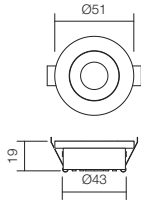

MT 119 LED

Smarter®

RECESSED DOWNLIGHTS
SPOTURI ÎNCASTRATE
INCASSI

Mat white (MWH)

Aluminum (AL)

PHOTOMETRIC DATA

Code	LED type	Power	Input voltage	LED flux	System flux	CCT	Driver	Optics	CRI		Weight
70524 MWH	POWER LED EPISTAR	1x1W	220-240V AC	110 lm	63 lm	3000K	Included	45°	80		0,11 kg
70324 MWH	POWER LED EPISTAR	1x1W	220-240V AC	120 lm	67 lm	4000K	Included	45°	80		0,11 kg
70525 AL	POWER LED EPISTAR	1x1W	220-240V AC	110 lm	63 lm	3000K	Included	45°	80		0,11 kg
70325 AL	POWER LED EPISTAR	1x1W	220-240V AC	120 lm	67 lm	4000K	Included	45°	80		0,11 kg

IT

Faretti rotondi orientabili da incasso per interni, dotati di LED di potenza.

MT 120 LED

RECESSED DOWNLIGHTS
SPOTURI ÎNCASTRATE
INCASSI

Mat white (MWH)

Aluminum (AL)

PHOTOMETRIC DATA

Code	LED type	Power	Input voltage	LED flux	System flux	CCT	Driver	Optics	CRI		Weight
70526 MWH	POWER LED EPISTAR	1x1W	220-240V AC	110 lm	63 lm	3000K	Included	45°	80		0,11 kg
70326 MWH	POWER LED EPISTAR	1x1W	220-240V AC	120 lm	67 lm	4000K	Included	45°	80		0,11 kg
70527 AL	POWER LED EPISTAR	1x1W	220-240V AC	110 lm	63 lm	3000K	Included	45°	80		0,11 kg
70327 AL	POWER LED EPISTAR	1x1W	220-240V AC	120 lm	67 lm	4000K	Included	45°	80		0,11 kg