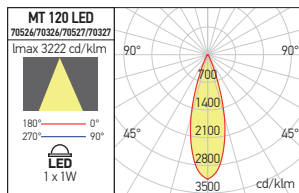

MT 119 LED

Smarter®

RECESSED DOWNLIGHTS
SPOTURI ÎNCASTRATE
INCASSI

Mat white (MWH)

Aluminum (AL)

PHOTOMETRIC DATA

Code	LED type	Power	Input voltage	LED flux	System flux	CCT	Driver	Optics	CRI		Weight
70524 MWH	POWER LED EPISTAR	1x1W	220-240V AC	110 lm	63 lm	3000K	Included	45°	80		0,11 kg
70324 MWH	POWER LED EPISTAR	1x1W	220-240V AC	120 lm	67 lm	4000K	Included	45°	80		0,11 kg
70525 AL	POWER LED EPISTAR	1x1W	220-240V AC	110 lm	63 lm	3000K	Included	45°	80		0,11 kg
70325 AL	POWER LED EPISTAR	1x1W	220-240V AC	120 lm	67 lm	4000K	Included	45°	80		0,11 kg

IT

Faretti rotondi orientabili da incasso per interni, dotati di LED di potenza.

MT 120 LED

RECESSED DOWNLIGHTS
SPOTURI ÎNCASTRATE
INCASSI

Mat white (MWH)

Aluminum (AL)

PHOTOMETRIC DATA

Code	LED type	Power	Input voltage	LED flux	System flux	CCT	Driver	Optics	CRI		Weight
70526 MWH	POWER LED EPISTAR	1x1W	220-240V AC	110 lm	63 lm	3000K	Included	45°	80		0,11 kg
70326 MWH	POWER LED EPISTAR	1x1W	220-240V AC	120 lm	67 lm	4000K	Included	45°	80		0,11 kg
70527 AL	POWER LED EPISTAR	1x1W	220-240V AC	110 lm	63 lm	3000K	Included	45°	80		0,11 kg
70327 AL	POWER LED EPISTAR	1x1W	220-240V AC	120 lm	67 lm	4000K	Included	45°	80		0,11 kg