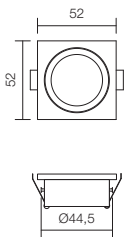

MT 119 LED

Smarter®

RECESSED DOWNLIGHTS
SPOTURI ÎNCASTRATE
INCASSI

Mat white (MWH)

Aluminum (AL)

PHOTOMETRIC DATA

Code	LED type	Power	Input voltage	LED flux	System flux	CCT	Driver	Optics	CRI		Weight
70524 MWH	POWER LED EPISTAR	1x1W	220-240V AC	110 lm	63 lm	3000K	Included	45°	80		0,11 kg
70324 MWH	POWER LED EPISTAR	1x1W	220-240V AC	120 lm	67 lm	4000K	Included	45°	80		0,11 kg
70525 AL	POWER LED EPISTAR	1x1W	220-240V AC	110 lm	63 lm	3000K	Included	45°	80		0,11 kg
70325 AL	POWER LED EPISTAR	1x1W	220-240V AC	120 lm	67 lm	4000K	Included	45°	80		0,11 kg

IT

Faretti rotondi orientabili da incasso per interni, dotati di LED di potenza.

MT 120 LED

RECESSED DOWNLIGHTS
SPOTURI ÎNCASTRATE
INCASSI

Mat white (MWH)

Aluminum (AL)

PHOTOMETRIC DATA

Code	LED type	Power	Input voltage	LED flux	System flux	CCT	Driver	Optics	CRI		Weight
70526 MWH	POWER LED EPISTAR	1x1W	220-240V AC	110 lm	63 lm	3000K	Included	45°	80		0,11 kg
70326 MWH	POWER LED EPISTAR	1x1W	220-240V AC	120 lm	67 lm	4000K	Included	45°	80		0,11 kg
70527 AL	POWER LED EPISTAR	1x1W	220-240V AC	110 lm	63 lm	3000K	Included	45°	80		0,11 kg
70327 AL	POWER LED EPISTAR	1x1W	220-240V AC	120 lm	67 lm	4000K	Included	45°	80		0,11 kg