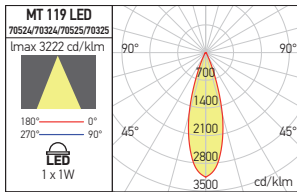

MT 119 LED

Smarter®

RECESSED DOWNLIGHTS
SPOTURI ÎNCASTRATE
INCASSI

Mat white (MWH)

Aluminum (AL)

PHOTOMETRIC DATA

Code	LED type	Power	Input voltage	LED flux	System flux	CCT	Driver	Optics	CRI		Weight
70524 MWH	POWER LED EPISTAR	1x1W	220-240V AC	110 lm	63 lm	3000K	Included	45°	80		0,11 kg
70324 MWH	POWER LED EPISTAR	1x1W	220-240V AC	120 lm	67 lm	4000K	Included	45°	80		0,11 kg
70525 AL	POWER LED EPISTAR	1x1W	220-240V AC	110 lm	63 lm	3000K	Included	45°	80		0,11 kg
70325 AL	POWER LED EPISTAR	1x1W	220-240V AC	120 lm	67 lm	4000K	Included	45°	80		0,11 kg

IT

Faretti rotondi orientabili da incasso per interni, dotati di LED di potenza.

MT 120 LED

RECESSED DOWNLIGHTS
SPOTURI ÎNCASTRATE
INCASSI

Mat white (MWH)

Aluminum (AL)

PHOTOMETRIC DATA

Code	LED type	Power	Input voltage	LED flux	System flux	CCT	Driver	Optics	CRI		Weight
70526 MWH	POWER LED EPISTAR	1x1W	220-240V AC	110 lm	63 lm	3000K	Included	45°	80		0,11 kg
70326 MWH	POWER LED EPISTAR	1x1W	220-240V AC	120 lm	67 lm	4000K	Included	45°	80		0,11 kg
70527 AL	POWER LED EPISTAR	1x1W	220-240V AC	110 lm	63 lm	3000K	Included	45°	80		0,11 kg
70327 AL	POWER LED EPISTAR	1x1W	220-240V AC	120 lm	67 lm	4000K	Included	45°	80		0,11 kg