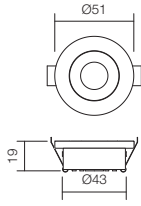

MT 119 LED

Smarter®

RECESSED DOWNLIGHTS
SPOTURI ÎNCASTRATE
INCASSI

Mat white (MWH)

Aluminum (AL)

PHOTOMETRIC DATA

Code	LED type	Power	Input voltage	LED flux	System flux	CCT	Driver	Optics	CRI		Weight
70524 MWH	POWER LED EPISTAR	1x1W	220-240V AC	110 lm	63 lm	3000K	Included	45°	80		0,11 kg
70324 MWH	POWER LED EPISTAR	1x1W	220-240V AC	120 lm	67 lm	4000K	Included	45°	80		0,11 kg
70525 AL	POWER LED EPISTAR	1x1W	220-240V AC	110 lm	63 lm	3000K	Included	45°	80		0,11 kg
70325 AL	POWER LED EPISTAR	1x1W	220-240V AC	120 lm	67 lm	4000K	Included	45°	80		0,11 kg

IT

Faretti rotondi orientabili da incasso per interni, dotati di LED di potenza.

MT 120 LED

RECESSED DOWNLIGHTS
SPOTURI ÎNCASTRATE
INCASSI

Mat white (MWH)

Aluminum (AL)

PHOTOMETRIC DATA

Code	LED type	Power	Input voltage	LED flux	System flux	CCT	Driver	Optics	CRI		Weight
70526 MWH	POWER LED EPISTAR	1x1W	220-240V AC	110 lm	63 lm	3000K	Included	45°	80		0,11 kg
70326 MWH	POWER LED EPISTAR	1x1W	220-240V AC	120 lm	67 lm	4000K	Included	45°	80		0,11 kg
70527 AL	POWER LED EPISTAR	1x1W	220-240V AC	110 lm	63 lm	3000K	Included	45°	80		0,11 kg
70327 AL	POWER LED EPISTAR	1x1W	220-240V AC	120 lm	67 lm	4000K	Included	45°	80		0,11 kg