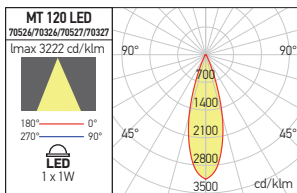

MT 119 LED

Smarter®

RECESSED DOWNLIGHTS
SPOTURI ÎNCASTRATE
INCASSI

Mat white (MWH)

Aluminum (AL)

PHOTOMETRIC DATA

Code	LED type	Power	Input voltage	LED flux	System flux	CCT	Driver	Optics	CRI		Weight
70524 MWH	POWER LED EPISTAR	1x1W	220-240V AC	110 lm	63 lm	3000K	Included	45°	80		0,11 kg
70324 MWH	POWER LED EPISTAR	1x1W	220-240V AC	120 lm	67 lm	4000K	Included	45°	80		0,11 kg
70525 AL	POWER LED EPISTAR	1x1W	220-240V AC	110 lm	63 lm	3000K	Included	45°	80		0,11 kg
70325 AL	POWER LED EPISTAR	1x1W	220-240V AC	120 lm	67 lm	4000K	Included	45°	80		0,11 kg

IT

Faretti rotondi orientabili da incasso per interni, dotati di LED di potenza.

MT 120 LED

RECESSED DOWNLIGHTS
SPOTURI ÎNCASTRATE
INCASSI

Mat white (MWH)

Aluminum (AL)

PHOTOMETRIC DATA

Code	LED type	Power	Input voltage	LED flux	System flux	CCT	Driver	Optics	CRI		Weight
70526 MWH	POWER LED EPISTAR	1x1W	220-240V AC	110 lm	63 lm	3000K	Included	45°	80		0,11 kg
70326 MWH	POWER LED EPISTAR	1x1W	220-240V AC	120 lm	67 lm	4000K	Included	45°	80		0,11 kg
70527 AL	POWER LED EPISTAR	1x1W	220-240V AC	110 lm	63 lm	3000K	Included	45°	80		0,11 kg
70327 AL	POWER LED EPISTAR	1x1W	220-240V AC	120 lm	67 lm	4000K	Included	45°	80		0,11 kg