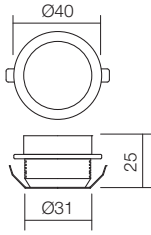

MT 121 LED

RECESSED DOWNLIGHTS
SPOTURI ÎNCASTRATE
INCASSI

White (WH)

PHOTOMETRIC DATA

Code	LED type	Power	Input voltage	LED flux	System flux	CCT	Driver	Optics	CRI		Weight
70512 WH	POWER LED EPISTAR	1x1W	220-240V AC	110 lm	63 lm	3000K	Included	90°	80		0,11 kg
70312 WH	POWER LED EPISTAR	1x1W	220-240V AC	120 lm	67 lm	4000K	Included	90°	80		0,11 kg

IT

Faretti rotondi fissi da incasso per interni con diffusori decorativi in policarbonato, dotati di LED di potenza.

MT 141 LED

RECESSED DOWNLIGHTS
SPOTURI ÎNCASTRATE
INCASSI

White (WH)

PHOTOMETRIC DATA

Code	LED type	Power	Input voltage	LED flux	System flux	CCT	Driver	Optics	CRI		Weight
70567 WH	COB EPISTAR	1x3W	220-240V AC	310 lm	176 lm	3000K	Included	45°	80		0,15 kg
70367 WH	COB EPISTAR	1x3W	220-240V AC	330 lm	191 lm	4000K	Included	45°	80		0,15 kg