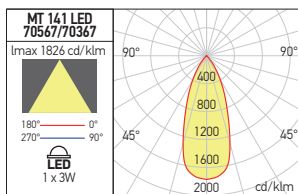

Code	LED type	Power	Input voltage	LED flux	System flux	CCT	Driver	Optics	CRI		Weight
70567 WH	COB EPISTAR	1x3W	220-240V AC	310 lm	176 lm	3000K	Included	45°	80		0,15 kg
70367 WH	COB EPISTAR	1x3W	220-240V AC	330 lm	191 lm	4000K	Included	45°	80		0,15 kg

EN

Round adjustable recessed downlights, for interior mounting, equipped with COB LEDs.

RO

Corpuri de iluminat rotunde, orientabile, încastrate, pentru montaj în interior, echipate cu LED-uri COB.

IT

Faretti rotondi orientabili da incasso per interni, dotati di LED COB.