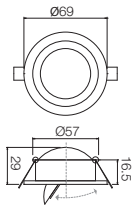

MT 121 LED

RECESSED DOWNLIGHTS
SPOTURI ÎNCASTRATE
INCASSI

White (WH)

PHOTOMETRIC DATA

Code	LED type	Power	Input voltage	LED flux	System flux	CCT	Driver	Optics	CRI		Weight
70512 WH	POWER LED EPISTAR	1x1W	220-240V AC	110 lm	63 lm	3000K	Included	90°	80		0,11 kg
70312 WH	POWER LED EPISTAR	1x1W	220-240V AC	120 lm	67 lm	4000K	Included	90°	80		0,11 kg

IT

Faretti rotondi fissi da incasso per interni con diffusori decorativi in policarbonato, dotati di LED di potenza.

MT 141 LED

RECESSED DOWNLIGHTS
SPOTURI ÎNCASTRATE
INCASSI

White (WH)

PHOTOMETRIC DATA

Code	LED type	Power	Input voltage	LED flux	System flux	CCT	Driver	Optics	CRI		Weight
70567 WH	COB EPISTAR	1x3W	220-240V AC	310 lm	176 lm	3000K	Included	45°	80		0,15 kg
70367 WH	COB EPISTAR	1x3W	220-240V AC	330 lm	191 lm	4000K	Included	45°	80		0,15 kg