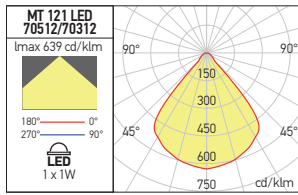

MT 121 LED

RECESSED DOWNLIGHTS
SPOTURI ÎNCASTRATE
INCASSI

White (WH)

PHOTOMETRIC DATA

Code	LED type	Power	Input voltage	LED flux	System flux	CCT	Driver	Optics	CRI		Weight
70512 WH	POWER LED EPISTAR	1x1W	220-240V AC	110 lm	63 lm	3000K	Included	90°	80		0,11 kg
70312 WH	POWER LED EPISTAR	1x1W	220-240V AC	120 lm	67 lm	4000K	Included	90°	80		0,11 kg