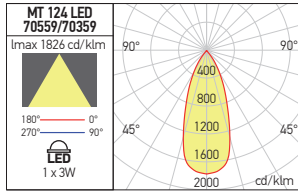

MT 124 LED

RECESSED DOWNLIGHTS
SPOTURI ÎNCASTRATE
INCASSI

PHOTOMETRIC DATA

White (WH)

Code	LED type	Power	Input voltage	LED flux	System flux	CCT	Driver	Optics	CRI		Weight
70559 WH	COB EPISTAR	1x3W	220-240V AC	310 lm	153 lm	3000K	Included	45°	80		Ø38 mm 0,08 kg
70359 WH	COB EPISTAR	1x3W	220-240V AC	330 lm	162 lm	4000K	Included	45°	80		Ø38 mm 0,08 kg

MT 125 LED

RECESSED DOWNLIGHTS
SPOTURI ÎNCASTRATE
INCASSI

PHOTOMETRIC DATA

White (WH)

Code	LED type	Power	Input voltage	LED flux	System flux	CCT	Driver	Optics	CRI		Weight
70560 WH	COB EPISTAR	1x3W	220-240V AC	310 lm	153 lm	3000K	Included	45°	80		Ø38 mm 0,08 kg
70360 WH	COB EPISTAR	1x3W	220-240V AC	330 lm	162 lm	4000K	Included	45°	80		Ø38 mm 0,08 kg