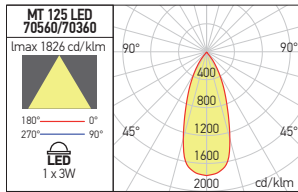

MT 124 LED

RECESSED DOWNLIGHTS
SPOTURI ÎNCASTRATE
INCASSI

PHOTOMETRIC DATA

White (WH)

Code	LED type	Power	Input voltage	LED flux	System flux	CCT	Driver	Optics	CRI		Weight
70559 WH	COB EPISTAR	1x3W	220-240V AC	310 lm	153 lm	3000K	Included	45°	80		Ø38 mm 0,08 kg
70359 WH	COB EPISTAR	1x3W	220-240V AC	330 lm	162 lm	4000K	Included	45°	80		Ø38 mm 0,08 kg

MT 125 LED

RECESSED DOWNLIGHTS
SPOTURI ÎNCASTRATE
INCASSI

PHOTOMETRIC DATA

White (WH)

Code	LED type	Power	Input voltage	LED flux	System flux	CCT	Driver	Optics	CRI		Weight
70560 WH	COB EPISTAR	1x3W	220-240V AC	310 lm	153 lm	3000K	Included	45°	80		Ø38 mm 0,08 kg
70360 WH	COB EPISTAR	1x3W	220-240V AC	330 lm	162 lm	4000K	Included	45°	80		Ø38 mm 0,08 kg