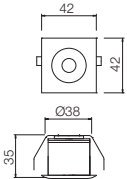

MT 124 LED

RECESSED DOWNLIGHTS
SPOTURI ÎNCASTRATE
INCASSI

PHOTOMETRIC DATA

White (WH)

Code	LED type	Power	Input voltage	LED flux	System flux	CCT	Driver	Optics	CRI		Weight
70559 WH	COB EPISTAR	1x3W	220-240V AC	310 lm	153 lm	3000K	Included	45°	80		Ø38 mm 0,08 kg
70359 WH	COB EPISTAR	1x3W	220-240V AC	330 lm	162 lm	4000K	Included	45°	80		Ø38 mm 0,08 kg

MT 125 LED

RECESSED DOWNLIGHTS
SPOTURI ÎNCASTRATE
INCASSI

PHOTOMETRIC DATA

White (WH)

Code	LED type	Power	Input voltage	LED flux	System flux	CCT	Driver	Optics	CRI		Weight
70560 WH	COB EPISTAR	1x3W	220-240V AC	310 lm	153 lm	3000K	Included	45°	80		Ø38 mm 0,08 kg
70360 WH	COB EPISTAR	1x3W	220-240V AC	330 lm	162 lm	4000K	Included	45°	80		Ø38 mm 0,08 kg