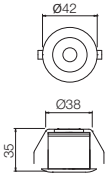

MT 124 LED

RECESSED DOWNLIGHTS
SPOTURI ÎNCASTRATE
INCASSI

PHOTOMETRIC DATA

White (WH)

Code	LED type	Power	Input voltage	LED flux	System flux	CCT	Driver	Optics	CRI		Weight
70559 WH	COB EPISTAR	1x3W	220-240V AC	310 lm	153 lm	3000K	Included	45°	80		Ø38 mm 0,08 kg
70359 WH	COB EPISTAR	1x3W	220-240V AC	330 lm	162 lm	4000K	Included	45°	80		Ø38 mm 0,08 kg

MT 125 LED

RECESSED DOWNLIGHTS
SPOTURI ÎNCASTRATE
INCASSI

PHOTOMETRIC DATA

White (WH)

Code	LED type	Power	Input voltage	LED flux	System flux	CCT	Driver	Optics	CRI		Weight
70560 WH	COB EPISTAR	1x3W	220-240V AC	310 lm	153 lm	3000K	Included	45°	80		Ø38 mm 0,08 kg
70360 WH	COB EPISTAR	1x3W	220-240V AC	330 lm	162 lm	4000K	Included	45°	80		Ø38 mm 0,08 kg