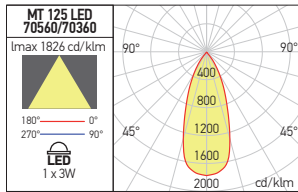

MT 124 LED

RECESSED DOWNLIGHTS
SPOTURI ÎNCASTRATE
INCASSI

PHOTOMETRIC DATA

White (WH)

Code	LED type	Power	Input voltage	LED flux	System flux	CCT	Driver	Optics	CRI		Weight
70559 WH	COB EPISTAR	1x3W	220-240V AC	310 lm	153 lm	3000K	Included	45°	80		Ø38 mm, 0,08 kg
70359 WH	COB EPISTAR	1x3W	220-240V AC	330 lm	162 lm	4000K	Included	45°	80		Ø38 mm, 0,08 kg

MT 125 LED

RECESSED DOWNLIGHTS
SPOTURI ÎNCASTRATE
INCASSI

PHOTOMETRIC DATA

White (WH)

Code	LED type	Power	Input voltage	LED flux	System flux	CCT	Driver	Optics	CRI		Weight
70560 WH	COB EPISTAR	1x3W	220-240V AC	310 lm	153 lm	3000K	Included	45°	80		Ø38 mm, 0,08 kg
70360 WH	COB EPISTAR	1x3W	220-240V AC	330 lm	162 lm	4000K	Included	45°	80		Ø38 mm, 0,08 kg