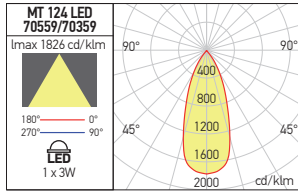

MT 124 LED

RECESSED DOWNLIGHTS
SPOTURI ÎNCASTRATE
INCASSI

PHOTOMETRIC DATA

White (WH)

Code	LED type	Power	Input voltage	LED flux	System flux	CCT	Driver	Optics	CRI		Weight
70559 WH	COB EPISTAR	1x3W	220-240V AC	310 lm	153 lm	3000K	Included	45°	80		Ø38 mm, 0,08 kg
70359 WH	COB EPISTAR	1x3W	220-240V AC	330 lm	162 lm	4000K	Included	45°	80		Ø38 mm, 0,08 kg

MT 125 LED

RECESSED DOWNLIGHTS
SPOTURI ÎNCASTRATE
INCASSI

PHOTOMETRIC DATA

White (WH)

Code	LED type	Power	Input voltage	LED flux	System flux	CCT	Driver	Optics	CRI		Weight
70560 WH	COB EPISTAR	1x3W	220-240V AC	310 lm	153 lm	3000K	Included	45°	80		Ø38 mm, 0,08 kg
70360 WH	COB EPISTAR	1x3W	220-240V AC	330 lm	162 lm	4000K	Included	45°	80		Ø38 mm, 0,08 kg