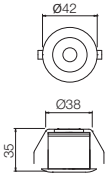

MT 124 LED

RECESSED DOWNLIGHTS
SPOTURI ÎNCASTRATE
INCASSI

PHOTOMETRIC DATA

White (WH)

Code	LED type	Power	Input voltage	LED flux	System flux	CCT	Driver	Optics	CRI		Weight
70559 WH	COB EPISTAR	1x3W	220-240V AC	310 lm	153 lm	3000K	Included	45°	80		Ø38 mm, 0,08 kg
70359 WH	COB EPISTAR	1x3W	220-240V AC	330 lm	162 lm	4000K	Included	45°	80		Ø38 mm, 0,08 kg

MT 125 LED

RECESSED DOWNLIGHTS
SPOTURI ÎNCASTRATE
INCASSI

PHOTOMETRIC DATA

White (WH)

Code	LED type	Power	Input voltage	LED flux	System flux	CCT	Driver	Optics	CRI		Weight
70560 WH	COB EPISTAR	1x3W	220-240V AC	310 lm	153 lm	3000K	Included	45°	80		Ø38 mm, 0,08 kg
70360 WH	COB EPISTAR	1x3W	220-240V AC	330 lm	162 lm	4000K	Included	45°	80		Ø38 mm, 0,08 kg