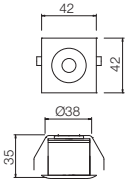

MT 124 LED

RECESSED DOWNLIGHTS
SPOTURI ÎNCASTRATE
INCASSI

PHOTOMETRIC DATA

White (WH)

Code	LED type	Power	Input voltage	LED flux	System flux	CCT	Driver	Optics	CRI		Weight
70559 WH	COB EPISTAR	1x3W	220-240V AC	310 lm	153 lm	3000K	Included	45°	80		Ø38 mm, 0,08 kg
70359 WH	COB EPISTAR	1x3W	220-240V AC	330 lm	162 lm	4000K	Included	45°	80		Ø38 mm, 0,08 kg

MT 125 LED

RECESSED DOWNLIGHTS
SPOTURI ÎNCASTRATE
INCASSI

PHOTOMETRIC DATA

White (WH)

Code	LED type	Power	Input voltage	LED flux	System flux	CCT	Driver	Optics	CRI		Weight
70560 WH	COB EPISTAR	1x3W	220-240V AC	310 lm	153 lm	3000K	Included	45°	80		Ø38 mm, 0,08 kg
70360 WH	COB EPISTAR	1x3W	220-240V AC	330 lm	162 lm	4000K	Included	45°	80		Ø38 mm, 0,08 kg