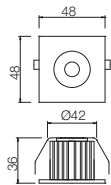

# MT 126 LED

**Smarter®**

RECESSED DOWNLIGHTS  
SPOTURI ÎNCASTRATE  
INCASSI

PHOTOMETRIC DATA

White (WH)

Code	LED type	Power	Input voltage	LED flux	System flux	CCT	Driver	Optics	CRI		Weight
<b>70561 WH</b>	COB EPISTAR	1x3W	220-240V AC	310 lm	153 lm	3000K	Included	45°	80		Ø42 mm 0,10 kg
<b>70361 WH</b>	COB EPISTAR	1x3W	220-240V AC	330 lm	162 lm	4000K	Included	45°	80		Ø42 mm 0,10 kg

# MT 127 LED

RECESSED DOWNLIGHTS  
SPOTURI ÎNCASTRATE  
INCASSI

PHOTOMETRIC DATA

White (WH)

Code	LED type	Power	Input voltage	LED flux	System flux	CCT	Driver	Optics	CRI		Weight
<b>70562 WH</b>	COB EPISTAR	1x3W	220-240V AC	310 lm	153 lm	3000K	Included	45°	80		Ø42 mm 0,10 kg
<b>70362 WH</b>	COB EPISTAR	1x3W	220-240V AC	330 lm	162 lm	4000K	Included	45°	80		Ø42 mm 0,10 kg