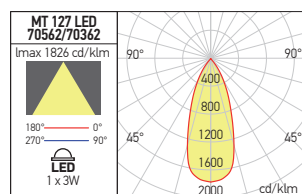

# MT 126 LED

**Smarter®**

RECESSED DOWNLIGHTS  
SPOTURI ÎNCASTRATE  
INCASSI

PHOTOMETRIC DATA

White (WH)

Code	LED type	Power	Input voltage	LED flux	System flux	CCT	Driver	Optics	CRI		Weight
<b>70561 WH</b>	COB EPISTAR	1x3W	220-240V AC	310 lm	153 lm	3000K	Included	45°	80		Ø42 mm 0,10 kg
<b>70361 WH</b>	COB EPISTAR	1x3W	220-240V AC	330 lm	162 lm	4000K	Included	45°	80		Ø42 mm 0,10 kg

# MT 127 LED

RECESSED DOWNLIGHTS  
SPOTURI ÎNCASTRATE  
INCASSI

PHOTOMETRIC DATA

White (WH)

Code	LED type	Power	Input voltage	LED flux	System flux	CCT	Driver	Optics	CRI		Weight
<b>70562 WH</b>	COB EPISTAR	1x3W	220-240V AC	310 lm	153 lm	3000K	Included	45°	80		Ø42 mm 0,10 kg
<b>70362 WH</b>	COB EPISTAR	1x3W	220-240V AC	330 lm	162 lm	4000K	Included	45°	80		Ø42 mm 0,10 kg