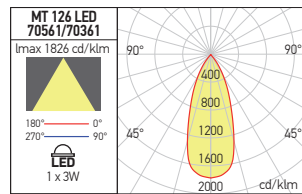

# MT 126 LED

**Smarter®**

RECESSED DOWNLIGHTS  
SPOTURI ÎNCASTRATE  
INCASSI

PHOTOMETRIC DATA

White (WH)

Code	LED type	Power	Input voltage	LED flux	System flux	CCT	Driver	Optics	CRI		Weight
<b>70561 WH</b>	COB EPISTAR	1x3W	220-240V AC	310 lm	153 lm	3000K	Included	45°	80		Ø42 mm 0,10 kg
<b>70361 WH</b>	COB EPISTAR	1x3W	220-240V AC	330 lm	162 lm	4000K	Included	45°	80		Ø42 mm 0,10 kg

# MT 127 LED

RECESSED DOWNLIGHTS  
SPOTURI ÎNCASTRATE  
INCASSI

PHOTOMETRIC DATA

White (WH)

Code	LED type	Power	Input voltage	LED flux	System flux	CCT	Driver	Optics	CRI		Weight
<b>70562 WH</b>	COB EPISTAR	1x3W	220-240V AC	310 lm	153 lm	3000K	Included	45°	80		Ø42 mm 0,10 kg
<b>70362 WH</b>	COB EPISTAR	1x3W	220-240V AC	330 lm	162 lm	4000K	Included	45°	80		Ø42 mm 0,10 kg