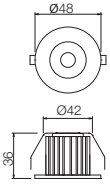

# MT 126 LED

**Smarter®**

RECESSED DOWNLIGHTS  
SPOTURI ÎNCASTRATE  
INCASSI

PHOTOMETRIC DATA

White (WH)

Code	LED type	Power	Input voltage	LED flux	System flux	CCT	Driver	Optics	CRI		Weight
<b>70561 WH</b>	COB EPISTAR	1x3W	220-240V AC	310 lm	153 lm	3000K	Included	45°	80		Ø42 mm 0,10 kg
<b>70361 WH</b>	COB EPISTAR	1x3W	220-240V AC	330 lm	162 lm	4000K	Included	45°	80		Ø42 mm 0,10 kg

# MT 127 LED

RECESSED DOWNLIGHTS  
SPOTURI ÎNCASTRATE  
INCASSI

PHOTOMETRIC DATA

White (WH)

Code	LED type	Power	Input voltage	LED flux	System flux	CCT	Driver	Optics	CRI		Weight
<b>70562 WH</b>	COB EPISTAR	1x3W	220-240V AC	310 lm	153 lm	3000K	Included	45°	80		Ø42 mm 0,10 kg
<b>70362 WH</b>	COB EPISTAR	1x3W	220-240V AC	330 lm	162 lm	4000K	Included	45°	80		Ø42 mm 0,10 kg