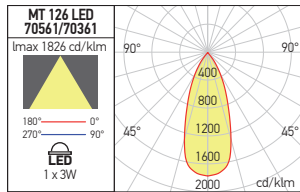

# MT 126 LED

**Smarter®**

RECESSED DOWNLIGHTS  
SPOTURI ÎNCASTRATE  
INCASSI

PHOTOMETRIC DATA

White (WH)

Code	LED type	Power	Input voltage	LED flux	System flux	CCT	Driver	Optics	CRI		Weight
<b>70561 WH</b>	COB EPISTAR	1x3W	220-240V AC	310 lm	153 lm	3000K	Included	45°	80		Ø42 mm 0,10 kg
<b>70361 WH</b>	COB EPISTAR	1x3W	220-240V AC	330 lm	162 lm	4000K	Included	45°	80		Ø42 mm 0,10 kg

# MT 127 LED

RECESSED DOWNLIGHTS  
SPOTURI ÎNCASTRATE  
INCASSI

PHOTOMETRIC DATA

White (WH)

Code	LED type	Power	Input voltage	LED flux	System flux	CCT	Driver	Optics	CRI		Weight
<b>70562 WH</b>	COB EPISTAR	1x3W	220-240V AC	310 lm	153 lm	3000K	Included	45°	80		Ø42 mm 0,10 kg
<b>70362 WH</b>	COB EPISTAR	1x3W	220-240V AC	330 lm	162 lm	4000K	Included	45°	80		Ø42 mm 0,10 kg