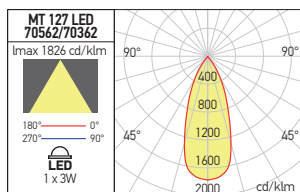

# MT 126 LED

**Smarter®**

RECESSED DOWNLIGHTS  
SPOTURI ÎNCASTRATE  
INCASSI

PHOTOMETRIC DATA

White (WH)

Code	LED type	Power	Input voltage	LED flux	System flux	CCT	Driver	Optics	CRI		Weight
<b>70561 WH</b>	COB EPISTAR	1x3W	220-240V AC	310 lm	153 lm	3000K	Included	45°	80		Ø42 mm 0,10 kg
<b>70361 WH</b>	COB EPISTAR	1x3W	220-240V AC	330 lm	162 lm	4000K	Included	45°	80		Ø42 mm 0,10 kg

# MT 127 LED

RECESSED DOWNLIGHTS  
SPOTURI ÎNCASTRATE  
INCASSI

PHOTOMETRIC DATA

White (WH)

Code	LED type	Power	Input voltage	LED flux	System flux	CCT	Driver	Optics	CRI		Weight
<b>70562 WH</b>	COB EPISTAR	1x3W	220-240V AC	310 lm	153 lm	3000K	Included	45°	80		Ø42 mm 0,10 kg
<b>70362 WH</b>	COB EPISTAR	1x3W	220-240V AC	330 lm	162 lm	4000K	Included	45°	80		Ø42 mm 0,10 kg