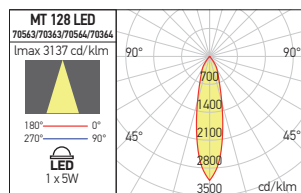

MT 128 LED

RECESSED DOWNLIGHTS
SPOTURI ÎNCASTRATE
INCASSI

White (WH)

Aluminum (AL)

PHOTOMETRIC DATA

Code	LED type	Power	Input voltage	LED flux	System flux	CCT	Driver	Optics	CRI		Weight
70563 WH	COB LED EPISTAR	1x5W	220-240V AC	510 lm	349 lm	3000K	Included	30°	80	\varnothing 75 mm	0,22 kg
70363 WH	COB LED EPISTAR	1x5W	220-240V AC	550 lm	368 lm	4000K	Included	30°	80	\varnothing 75 mm	0,22 kg
70564 AL	COB LED EPISTAR	1x5W	220-240V AC	510 lm	349 lm	3000K	Included	30°	80	\varnothing 75 mm	0,22 kg
70364 AL	COB LED EPISTAR	1x5W	220-240V AC	550 lm	368 lm	4000K	Included	30°	80	\varnothing 75 mm	0,22 kg