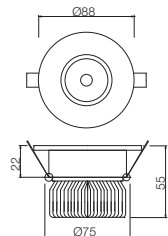

MT 128 LED

RECESSED DOWNLIGHTS
SPOTURI ÎNCASTRATE
INCASSI

White (WH)

Aluminum (AL)

PHOTOMETRIC DATA

Code	LED type	Power	Input voltage	LED flux	System flux	CCT	Driver	Optics	CRI		Weight
70563 WH	COB LED EPISTAR	1x5W	220-240V AC	510 lm	349 lm	3000K	Included	30°	80	\varnothing 75 mm	0,22 kg
70363 WH	COB LED EPISTAR	1x5W	220-240V AC	550 lm	368 lm	4000K	Included	30°	80	\varnothing 75 mm	0,22 kg
70564 AL	COB LED EPISTAR	1x5W	220-240V AC	510 lm	349 lm	3000K	Included	30°	80	\varnothing 75 mm	0,22 kg
70364 AL	COB LED EPISTAR	1x5W	220-240V AC	550 lm	368 lm	4000K	Included	30°	80	\varnothing 75 mm	0,22 kg

EN

Round adjustable recessed downlights, for interior mounting, equipped with COB LEDs.

RO

Corpuri de iluminat rotunde, orientabile, încastrate, pentru montaj în interior, echipate cu LED-uri COB.

IT

Faretti rotondi orientabili da incasso per interni, dotati di LED COB.