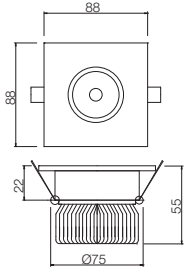

MT 129 LED

Smarter®

RECESSED DOWNLIGHTS
SPOTURI ÎNCASTRATE
INCASSI

White (WH)

Aluminum (AL)

PHOTOMETRIC DATA

Code	LED type	Power	Input voltage	LED flux	System flux	CCT	Driver	Optics	CRI	Weight
70565 WH	COB LED EPISTAR	1x5W	220-240V AC	510 lm	349 lm	3000K	Included	30°	80	0,24 kg
70365 WH	COB LED EPISTAR	1x5W	220-240V AC	550 lm	368 lm	4000K	Included	30°	80	0,24 kg
70566 AL	COB LED EPISTAR	1x5W	220-240V AC	510 lm	349 lm	3000K	Included	30°	80	0,24 kg
70366 AL	COB LED EPISTAR	1x5W	220-240V AC	550 lm	368 lm	4000K	Included	30°	80	0,24 kg

EN

Square adjustable recessed downlights, for interior mounting, equipped with COB LEDs.

RO

Corpuri de iluminat pătrate, orientabile, încastrate, pentru montaj în interior, echipate cu LED-uri COB.

IT

Faretti quadrati orientabili da incasso per interni, dotati di LED COB.