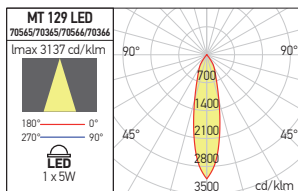

MT 129 LED

Smarter®

RECESSED DOWNLIGHTS
SPOTURI ÎNCASTRATE
INCASSI

White (WH)

Aluminum (AL)

PHOTOMETRIC DATA

Code	LED type	Power	Input voltage	LED flux	System flux	CCT	Driver	Optics	CRI	Weight
70565 WH	COB LED EPISTAR	1x5W	220-240V AC	510 lm	349 lm	3000K	Included	30°	80	0,24 kg
70365 WH	COB LED EPISTAR	1x5W	220-240V AC	550 lm	368 lm	4000K	Included	30°	80	0,24 kg
70566 AL	COB LED EPISTAR	1x5W	220-240V AC	510 lm	349 lm	3000K	Included	30°	80	0,24 kg
70366 AL	COB LED EPISTAR	1x5W	220-240V AC	550 lm	368 lm	4000K	Included	30°	80	0,24 kg