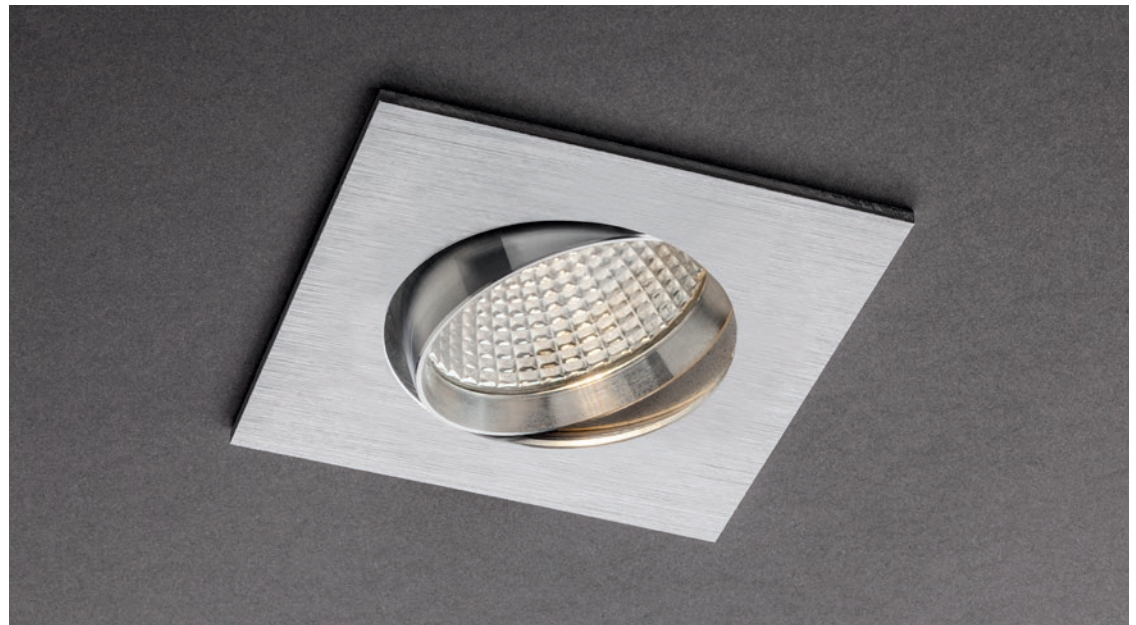

MT 129 LED

Smarter®

RECESSED DOWNLIGHTS
SPOTURI ÎNCASTRATE
INCASSI

White (WH)

Aluminum (AL)

PHOTOMETRIC DATA

Code	LED type	Power	Input voltage	LED flux	System flux	CCT	Driver	Optics	CRI	Weight
70565 WH	COB LED EPISTAR	1x5W	220-240V AC	510 lm	349 lm	3000K	Included	30°	80	0,24 kg
70365 WH	COB LED EPISTAR	1x5W	220-240V AC	550 lm	368 lm	4000K	Included	30°	80	0,24 kg
70566 AL	COB LED EPISTAR	1x5W	220-240V AC	510 lm	349 lm	3000K	Included	30°	80	0,24 kg
70366 AL	COB LED EPISTAR	1x5W	220-240V AC	550 lm	368 lm	4000K	Included	30°	80	0,24 kg

EN

Square adjustable recessed downlights, for interior mounting, equipped with COB LEDs.

RO

Corpuri de iluminat pătrate, orientabile, încastrate, pentru montaj în interior, echipate cu LED-uri COB.

IT

Faretti quadrati orientabili da incasso per interni, dotati di LED COB.