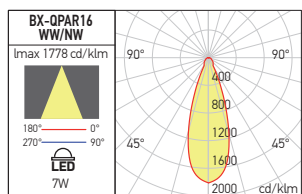

MT 112

RECESSED DOWNLIGHTS
SPOTURI ÎNCASTRATE
INCASSI

White (WH)

Chrome (CH)

Nickel mat (NM)

Antique brass (AB)

PHOTOMETRIC DATA

Code	Bulbs type	Socket	Power	Input voltage	Electric gear		Weight
70307 WH	QR-CB51 / LED	GU5.3	1x50W max.	12V AC	Not included	Ø58 mm	0,13 kg
70308 CH	QR-CB51 / LED	GU5.3	1x50W max.	12V AC	Not included	Ø58 mm	0,13 kg
70309 NM	QR-CB51 / LED	GU5.3	1x50W max.	12V AC	Not included	Ø58 mm	0,13 kg
70310 AB	QR-CB51 / LED	GU5.3	1x50W max.	12V AC	Not included	Ø58 mm	0,13 kg