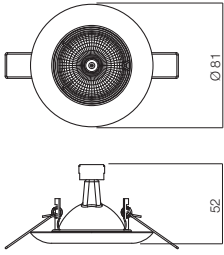

ELC 307

RECESSED DOWNLIGHTS
SPOTURI ÎNCASTRATE
INCASSI

White (WH)

White (WH)

Mat chrome (MC)

Chrome (CH)

Polish brass (PB)

Mat brass (MB)

Gun metal (GM)

PHOTOMETRIC DATA

Code	Bulbs type	Socket	Power	Input voltage	Electric gear		Weight
70147 WH	QR-CB51 / LED	GU5.3	1x50W max.	12V AC	Not included	Ø60 mm	0,09 kg
70148 CH	QR-CB51 / LED	GU5.3	1x50W max.	12V AC	Not included	Ø60 mm	0,09 kg
70150 MC	QR-CB51 / LED	GU5.3	1x50W max.	12V AC	Not included	Ø60 mm	0,09 kg
70149 PB	QR-CB51 / LED	GU5.3	1x50W max.	12V AC	Not included	Ø60 mm	0,09 kg
70151 MB	QR-CB51 / LED	GU5.3	1x50W max.	12V AC	Not included	Ø60 mm	0,09 kg
70152 GM	QR-CB51 / LED	GU5.3	1x50W max.	12V AC	Not included	Ø60 mm	0,09 kg

EN

Recessed round light fittings, fixed, for low voltage (12V) halogen lamps, QR-CB51 type, for LED modules or LED bulbs with same dimensions and type of socket.

RO

Corpuri de iluminat rotunde încastrate, fixe, pentru lămpi halogen la joasă tensiune (12V) tip QR-CB51, pentru module cu LED-uri sau pentru becuri cu LED-uri care au aceleași dimensiuni și tip de soclu.

IT

Faretti da incasso rotondi fissi, per lampade alogene a bassa tensione (12V) QR-CB51, per moduli a LED o per lampadine a LED con le stesse dimensioni e tipo di attacco.