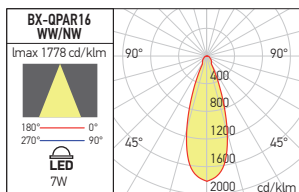

Gun metal (GM)

PHOTOMETRIC DATA

Code	Bulbs type	Socket	Power	Input voltage	Electric gear		Weight
70147 WH	QR-CB51 / LED	GU5.3	1x50W max.	12V AC	Not included	Ø60 mm	0,09 kg
70148 CH	QR-CB51 / LED	GU5.3	1x50W max.	12V AC	Not included	Ø60 mm	0,09 kg
70150 MC	QR-CB51 / LED	GU5.3	1x50W max.	12V AC	Not included	Ø60 mm	0,09 kg
70149 PB	QR-CB51 / LED	GU5.3	1x50W max.	12V AC	Not included	Ø60 mm	0,09 kg
70151 MB	QR-CB51 / LED	GU5.3	1x50W max.	12V AC	Not included	Ø60 mm	0,09 kg
70152 GM	QR-CB51 / LED	GU5.3	1x50W max.	12V AC	Not included	Ø60 mm	0,09 kg